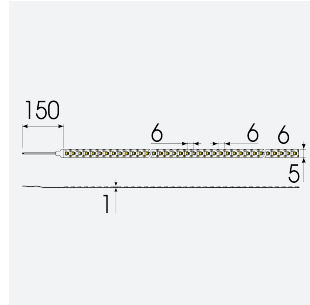

# K-Cell Single Cut LED Strip

K-Cell 24V 5W IP20 White 4000K 5m  
**Code:** K/24/01/20/01/40/S01/01

<b>Category</b>	LED Strip
<b>Application</b>	Hospitality, Residential, Retail
<b>Specification</b>	Architectural

## PRODUCT FEATURES

- K-CELL single cut LED strip suitable for high end residential, hospitality and retail applications
- High CRI ensures suitability for use within professional display and high end retail environments
- Joint and connection accessories sold separately
- Extremely small cutting points (every 5.66mm for 5W, every 8.33mm for 14.4W) ensures complete control over the exact run length of strip, for applications where accurate and precise light placement is paramount
- Fast fit plug and play connections remove the need for time consuming soldering of joints
- 168

GENERAL INFORMATION	
Wattage	5W/m
Lumens Delivered	420lm/m
Lm/W	84lm/W
Beam Angle	120
CRI	90
CCT	4000K
Input	24V
Operating Temp	-20°C - 45°C
SDCM	3
Product Weight without Packaging	0.04 kg

TECHNICAL INFORMATION	
Light Source	LED
IP Rating	IP20
Class Protection	3
Internal / External	Internal
Surface / Recessed / Suspended	Ceiling, Recessed, Wall
Lumen Depreciation	L70 50,000h
Warranty (Years)	5
CE Mark	Yes
Height	1 mm
LED Strip LEDs Per Metre	168