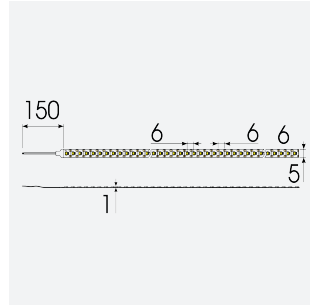

K-Cell Single Cut LED Strip

K-Cell 24V 5W IP20 White 3000K 50m
Code: K/24/01/20/01/30/S05/01

Category	LED Strip
Application	Hospitality, Residential, Retail
Specification	Architectural

PRODUCT FEATURES

- K-CELL single cut LED strip suitable for high end residential, hospitality and retail applications
- High CRI ensures suitability for use within professional display and high end retail environments
- Joint and connection accessories sold separately
- Extremely small cutting points (every 5.66mm for 5W, every 8.33mm for 14.4W) ensures complete control over the exact run length of strip, for applications where accurate and precise light placement is paramount
- Fast fit plug and play connections remove the need for time consuming soldering of joints
- 168

GENERAL INFORMATION	
Wattage	5W/m
Lumens Delivered	400lm/m
Lm/W	80lm/W
Beam Angle	120
CRI	90
CCT	3000K
Input	24V
Operating Temp	-20°C - 45°C
SDCM	3
Product Weight without Packaging	0.4 kg

TECHNICAL INFORMATION	
Light Source	LED
IP Rating	IP20
Class Protection	3
Internal / External	Internal
Surface / Recessed / Suspended	Ceiling, Recessed, Wall
Lumen Depreciation	L70 50,000h
Warranty (Years)	5
CE Mark	Yes
Height	1 mm
LED Strip LEDs Per Metre	168