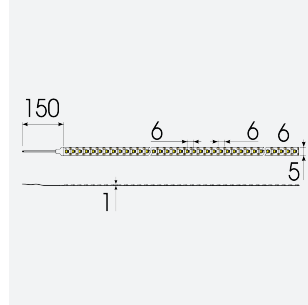

K-Cell Single Cut LED Strip

K-Cell 24V 5W IP20 White 3000K 50m
Code: K/24/01/20/01/30/S05/01

Category	LED Strip
Application	Hospitality, Residential, Retail
Specification	Architectural

PRODUCT FEATURES

- K-CELL single cut LED strip suitable for high end residential, hospitality and retail applications
- High CRI ensures suitability for use within professional display and high end retail environments
- Joint and connection accessories sold separately
- Extremely small cutting points (every 5.66mm for 5W, every 8.33mm for 14.4W) ensures complete control over the exact run length of strip, for applications where accurate and precise light placement is paramount
- Fast fit plug and play connections remove the need for time consuming soldering of joints
- 168

GENERAL INFORMATION	
Wattage	5W/m
Lumens Delivered	400lm/m
Lm/W	80lm/W
Beam Angle	120
CRI	90
CCT	3000K
Input	24V
Operating Temp	-20°C - 45°C
SDCM	3
Product Weight without Packaging	0.4 kg

TECHNICAL INFORMATION	
Light Source	LED
IP Rating	IP20
Class Protection	3
Internal / External	Internal
Surface / Recessed / Suspended	Ceiling, Recessed, Wall
Lumen Depreciation	L70 50,000h
Warranty (Years)	5
CE Mark	Yes
Height	1.3 mm
LED Strip LEDs Per Metre	168