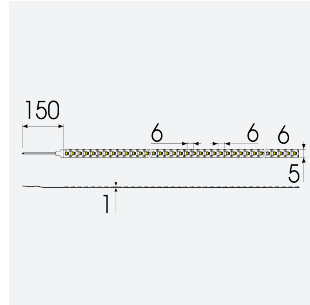

K-Cell Single Cut LED Strip

K-Cell 24V 5W IP20 White 3000K 50m

Code: K/24/01/20/01/30/S05/01

Category	LED Strip
Application	Hospitality, Residential, Retail
Specification	Architectural

- K-CELL single cut LED strip suitable for high end residential, hospitality and retail applications
- High CRI ensures suitability for use within professional display and high end retail environments
- Joint and connection accessories sold separately

- Extremely small cutting points (every 5.66mm for 5W, every 8.33mm for 14.4W) ensures complete control over the exact run length of strip, for applications where accurate and precise light placement is paramount
- Fast fit plug and play connections remove the need for time consuming soldering of joints
- 168

GENERAL INFORMATION	
Wattage	5W/m
Lumens Delivered	400lm/m
Lm/W	80lm/W
Beam Angle	120
CRI	90
CCT	3000K
Input	24V
Operating Temp	-20°C - 45°C
SDCM	3
Product Weight without Packaging	0.4 kg

TECHNICAL INFORMATION	
Light Source	LED
IP Rating	IP20
Class Protection	3
Internal / External	Internal
Surface / Recessed / Suspended	Ceiling, Recessed, Wall
Lumen Depreciation	L70 50,000h
Warranty (Years)	5
CE Mark	Yes
Height	1.3 mm
LED Strip LEDs Per Metre	168