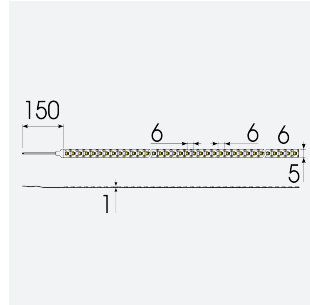

K-Cell Single Cut LED Strip

K-Cell 24V 5W IP20 White 3000K 10m
Code: K/24/01/20/01/30/S02/01

Category	LED Strip
Application	Hospitality, Residential, Retail
Specification	Architectural

PRODUCT FEATURES

- K-CELL single cut LED strip suitable for high end residential, hospitality and retail applications
- High CRI ensures suitability for use within professional display and high end retail environments
- Joint and connection accessories sold separately
- Extremely small cutting points (every 5.66mm for 5W, every 8.33mm for 14.4W) ensures complete control over the exact run length of strip, for applications where accurate and precise light placement is paramount
- Fast fit plug and play connections remove the need for time consuming soldering of joints
- 168

GENERAL INFORMATION	
Wattage	5W/m
Lumens Delivered	400lm/m
Lm/W	80lm/W
Beam Angle	120
CRI	90
CCT	3000K
Input	24V
Operating Temp	-20°C - 45°C
SDCM	3
Product Weight without Packaging	0.08 kg

TECHNICAL INFORMATION	
Light Source	LED
IP Rating	IP20
Class Protection	3
Internal / External	Internal
Surface / Recessed / Suspended	Ceiling, Recessed, Wall
Lumen Depreciation	L70 50,000h
Warranty (Years)	5
CE Mark	Yes
Height	1.3 mm
LED Strip LEDs Per Metre	168