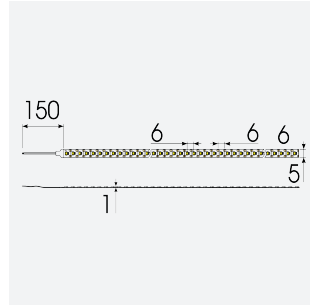

# K-Cell Single Cut LED Strip

K-Cell 24V 5W IP20 White 3000K 10m

Code: K/24/01/20/01/30/S02/01

Category	LED Strip
Application	Hospitality, Residential, Retail
Specification	Architectural

- K-CELL single cut LED strip suitable for high end residential, hospitality and retail applications
- High CRI ensures suitability for use within professional display and high end retail environments
- Joint and connection accessories sold separately

- Extremely small cutting points (every 5.66mm for 5W, every 8.33mm for 14.4W) ensures complete control over the exact run length of strip, for applications where accurate and precise light placement is paramount
- Fast fit plug and play connections remove the need for time consuming soldering of joints
- 168

GENERAL INFORMATION	
Wattage	5W/m
Lumens Delivered	400lm/m
Lm/W	80lm/W
Beam Angle	120
CRI	90
CCT	3000K
Input	24V
Operating Temp	-20°C - 45°C
SDCM	3
Product Weight without Packaging	0.08 kg

TECHNICAL INFORMATION	
Light Source	LED
IP Rating	IP20
Class Protection	3
Internal / External	Internal
Surface / Recessed / Suspended	Ceiling, Recessed, Wall
Lumen Depreciation	L70 50,000h
Warranty (Years)	5
CE Mark	Yes
Height	1.3 mm
LED Strip LEDs Per Metre	168