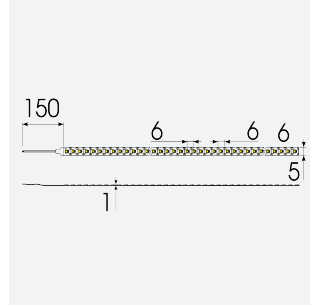

K-Cell Single Cut LED Strip

K-Cell 24V 5W IP20 White 3000K 10m
Code: K/24/01/20/01/30/S02/01

Category	LED Strip
Application	Hospitality, Residential, Retail
Specification	Architectural

PRODUCT FEATURES

- K-CELL single cut LED strip suitable for high end residential, hospitality and retail applications
- High CRI ensures suitability for use within professional display and high end retail environments
- Joint and connection accessories sold separately
- Extremely small cutting points (every 5.66mm for 5W, every 8.33mm for 14.4W) ensures complete control over the exact run length of strip, for applications where accurate and precise light placement is paramount
- Fast fit plug and play connections remove the need for time consuming soldering of joints
- 168

GENERAL INFORMATION	
Wattage	5W/m
Lumens Delivered	400lm/m
Lm/W	80lm/W
Beam Angle	120
CRI	90
CCT	3000K
Input	24V
Operating Temp	-20°C - 45°C
SDCM	3
Product Weight without Packaging	0.08 kg

TECHNICAL INFORMATION	
Light Source	LED
IP Rating	IP20
Class Protection	3
Internal / External	Internal
Surface / Recessed / Suspended	Ceiling, Recessed, Wall
Lumen Depreciation	L70 50,000h
Warranty (Years)	5
CE Mark	Yes
Height	1 mm
LED Strip LEDs Per Metre	168