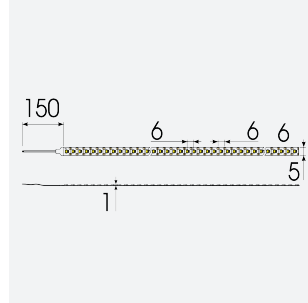

K-Cell Single Cut LED Strip

K-Cell 24V 5W IP20 White 3000K 5m
Code: K/24/01/20/01/30/S01/01

Category	LED Strip
Application	Hospitality, Residential, Retail
Specification	Architectural

PRODUCT FEATURES

- K-CELL single cut LED strip suitable for high end residential, hospitality and retail applications
- High CRI ensures suitability for use within professional display and high end retail environments
- Joint and connection accessories sold separately
- Extremely small cutting points (every 5.66mm for 5W, every 8.33mm for 14.4W) ensures complete control over the exact run length of strip, for applications where accurate and precise light placement is paramount
- Fast fit plug and play connections remove the need for time consuming soldering of joints
- 168

GENERAL INFORMATION	
Wattage	5W/m
Lumens Delivered	400lm/m
Lm/W	80lm/W
Beam Angle	120
CRI	90
CCT	3000K
Input	24V
Operating Temp	-20°C - 45°C
SDCM	3
Product Weight without Packaging	0.04 kg

TECHNICAL INFORMATION	
Light Source	LED
IP Rating	IP20
Class Protection	3
Internal / External	Internal
Surface / Recessed / Suspended	Ceiling, Recessed, Wall
Lumen Depreciation	L70 50,000h
Warranty (Years)	5
CE Mark	Yes
Height	1 mm
LED Strip LEDs Per Metre	168