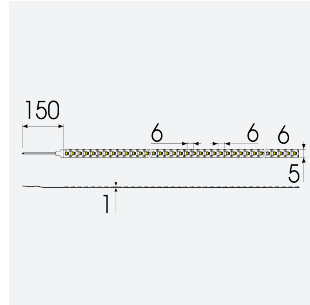

K-Cell Single Cut LED Strip

K-Cell 24V 5W IP20 White 3000K 5m

Code: K/24/01/20/01/30/S01/01

Category	LED Strip
Application	Hospitality, Residential, Retail
Specification	Architectural

- K-CELL single cut LED strip suitable for high end residential, hospitality and retail applications
- High CRI ensures suitability for use within professional display and high end retail environments
- Joint and connection accessories sold separately

- Extremely small cutting points (every 5.66mm for 5W, every 8.33mm for 14.4W) ensures complete control over the exact run length of strip, for applications where accurate and precise light placement is paramount
- Fast fit plug and play connections remove the need for time consuming soldering of joints
- 168

GENERAL INFORMATION

Wattage	5W/m
Lumens Delivered	400lm/m
Lm/W	80lm/W
Beam Angle	120
CRI	90
CCT	3000K
Input	24V
Operating Temp	-20°C - 45°C
SDCM	3
Product Weight without Packaging	0.04 kg

TECHNICAL INFORMATION

Light Source	LED
IP Rating	IP20
Class Protection	3
Internal / External	Internal
Surface / Recessed / Suspended	Ceiling, Recessed, Wall
Lumen Depreciation	L70 50,000h
Warranty (Years)	5
CE Mark	Yes
Height	1.3 mm
LED Strip LEDs Per Metre	168