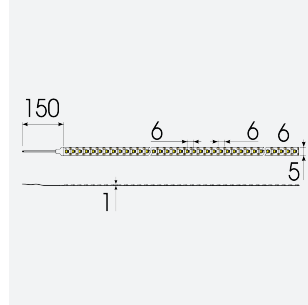

# K-Cell Single Cut LED Strip

K-Cell 24V 5W IP20 White 3000K 5m  
**Code:** K/24/01/20/01/30/S01/01

Category	LED Strip
Application	Hospitality, Residential, Retail
Specification	Architectural

## PRODUCT FEATURES

- K-CELL single cut LED strip suitable for high end residential, hospitality and retail applications
- High CRI ensures suitability for use within professional display and high end retail environments
- Joint and connection accessories sold separately
- Extremely small cutting points (every 5.66mm for 5W, every 8.33mm for 14.4W) ensures complete control over the exact run length of strip, for applications where accurate and precise light placement is paramount
- Fast fit plug and play connections remove the need for time consuming soldering of joints
- 168

GENERAL INFORMATION	
Wattage	5W/m
Lumens Delivered	400lm/m
Lm/W	80lm/W
Beam Angle	120
CRI	90
CCT	3000K
Input	24V
Operating Temp	-20°C - 45°C
SDCM	3
Product Weight without Packaging	0.04 kg

TECHNICAL INFORMATION	
Light Source	LED
IP Rating	IP20
Class Protection	3
Internal / External	Internal
Surface / Recessed / Suspended	Ceiling, Recessed, Wall
Lumen Depreciation	L70 50,000h
Warranty (Years)	5
CE Mark	Yes
Height	1.3 mm
LED Strip LEDs Per Metre	168