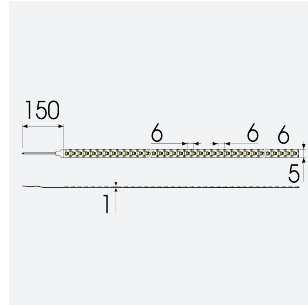

# K-Cell Single Cut LED Strip

K-Cell 24V 5W IP20 White 2700K 10m  
**Code:** K/24/01/20/01/27/S02/01

Category	LED Strip
Application	Hospitality, Residential, Retail
Specification	Architectural

## PRODUCT FEATURES

- K-CELL single cut LED strip suitable for high end residential, hospitality and retail applications
- High CRI ensures suitability for use within professional display and high end retail environments
- Joint and connection accessories sold separately
- Extremely small cutting points (every 5.66mm for 5W, every 8.33mm for 14.4W) ensures complete control over the exact run length of strip, for applications where accurate and precise light placement is paramount
- Fast fit plug and play connections remove the need for time consuming soldering of joints
- 168

GENERAL INFORMATION	
Wattage	5W/m
Lumens Delivered	380lm/m
Lm/W	76lm/W
Beam Angle	120
CRI	90
CCT	2700K
Input	24V
Operating Temp	-20°C - 45°C
SDCM	3
Product Weight without Packaging	0.08 kg

TECHNICAL INFORMATION	
Light Source	LED
IP Rating	IP20
Class Protection	3
Internal / External	Internal
Surface / Recessed / Suspended	Ceiling, Recessed, Wall
Lumen Depreciation	L70 50,000h
Warranty (Years)	5
CE Mark	Yes
Height	1 mm
LED Strip LEDs Per Metre	168