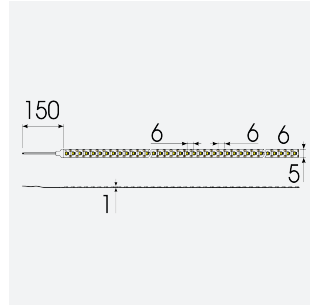

# K-Cell Single Cut LED Strip

K-Cell 24V 5W IP20 White 2700K 5m  
**Code:** K/24/01/20/01/27/S01/01

<b>Category</b>	LED Strip
<b>Application</b>	Hospitality, Residential, Retail
<b>Specification</b>	Architectural

## PRODUCT FEATURES

- K-CELL single cut LED strip suitable for high end residential, hospitality and retail applications
- High CRI ensures suitability for use within professional display and high end retail environments
- Joint and connection accessories sold separately
- Extremely small cutting points (every 5.66mm for 5W, every 8.33mm for 14.4W) ensures complete control over the exact run length of strip, for applications where accurate and precise light placement is paramount
- Fast fit plug and play connections remove the need for time consuming soldering of joints
- 168

GENERAL INFORMATION	
Wattage	5W/m
Lumens Delivered	380lm/m
Lm/W	76lm/W
Beam Angle	120
CRI	90
CCT	2700K
Input	24V
Operating Temp	-20°C - 45°C
SDCM	3
Product Weight without Packaging	0.04 kg

TECHNICAL INFORMATION	
Light Source	LED
IP Rating	IP20
Class Protection	3
Internal / External	Internal
Surface / Recessed / Suspended	Ceiling, Recessed, Wall
Lumen Depreciation	L70 50,000h
Warranty (Years)	5
CE Mark	Yes
Height	1 mm
LED Strip LEDs Per Metre	168