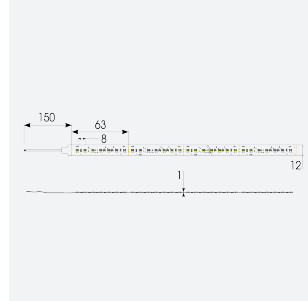

# D-Cell Dim-to-Warm LED Strip

D-Cell 24V 9.6W IP20 Dim-to-Warm 5m

Code: D/24/02/20/06/00/S01/01

Category	LED Strip
Application	Hospitality, Residential, Retail
Specification	Architectural

## PRODUCT FEATURES

- C-CELL dot-free LED strip suitable for residential, hospitality and retail applications
- Fast fit plug and play connections remove the need for time consuming soldering of joints
- Joint and connection accessories sold separately
- Warm 3000K - 1800K provides great versatility, offering a multi-use solution with one product. The 3000K colour temperature can be utilised for task lighting, but when dimmed and changed to 1800K, the output serves to create a more relaxed and intimate light setting
- Multiple connector packs offer great time saving and ease when working on a large scale project
- 224

### GENERAL INFORMATION

Wattage	9.6W/m
Lumens Delivered	960lm/m
Lm/W	95lm/W
Beam Angle	120
CRI	90
CCT	1800-3000K
Input	24V
Operating Temp	-20°C - 45°C
SDCM	3
Product Weight without Packaging	0.05 kg

### TECHNICAL INFORMATION

Light Source	LED
IP Rating	IP20
Class Protection	3
Internal / External	Internal
Surface / Recessed / Suspended	Ceiling, Recessed, Wall
Lumen Depreciation	L70 50,000h
Warranty (Years)	5
CE Mark	Yes
Height	2 mm
LED Strip LEDs Per Metre	224