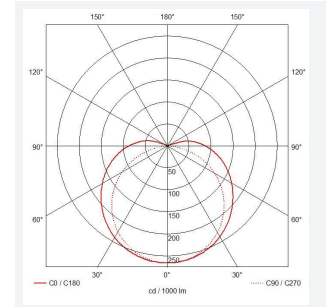

# C-Cell COB LED Strip

C-Cell 24V 15W IP67 Tunable White 50m  
**Code: C/24/05/67/02/00/S05/01**

Category	LED Strip
Application	Hospitality, Residential, Retail
Specification	Architectural

GENERAL INFORMATION	
Wattage	15W/m
Lumens Delivered	790lm/m
Lm/W	105lm/W
Beam Angle	140
CRI	90
CCT	2700-6500K
Input	24V
Operating Temp	-20°C - 45°C
SDCM	3
Product Weight without Packaging	2.6 kg

TECHNICAL INFORMATION	
Light Source	LED
IP Rating	IP67
Class Protection	3
Internal / External	Internal / External
Surface / Recessed / Suspended	Ceiling, Recessed, Wall
Lumen Depreciation	L70 36,000h
Warranty (Years)	5
CE Mark	Yes
Height	4.5 mm
LED Strip LEDs Per Metre	640