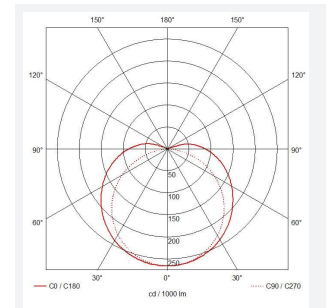

C-Cell COB LED Strip

C-Cell 24V 15W IP67 Tunable White 50m
Code: C/24/05/67/02/00/S05/01

Category	LED Strip
Application	Hospitality, Residential, Retail
Specification	Architectural

- C-CELL dot-free LED strip suitable for residential, hospitality and retail applications
- Single colour, RGB and tunable white flexible LED strip with self-adhesive back
- Large strip pack sizes and multiple connector packs offers great time saving and ease when working on a large scale project. Joint and connection accessories sold separately
- Continuous phosphor, uniform dot-free output provides seamless light output for enhanced aesthetic appearance and allows product to be showcased as main lighting source, offering great installation versatility
- Fast fit plug and play connections remove the need for time consuming soldering of joints
- High CRI 90 ensures the highest quality white light output
- 640

GENERAL INFORMATION	
Wattage	15W/m
Lumens Delivered	790lm/m
Lm/W	105lm/W
Beam Angle	140
CRI	90
CCT	2700-6500K
Input	24V
Operating Temp	-20°C - 45°C
SDCM	3
Product Weight without Packaging	2.6 kg

TECHNICAL INFORMATION	
Light Source	LED
IP Rating	IP67
Class Protection	3
Internal / External	Internal / External
Surface / Recessed / Suspended	Ceiling, Recessed, Wall
Lumen Depreciation	L70 36,000h
Warranty (Years)	5
CE Mark	Yes
Height	4.5 mm
LED Strip LEDs Per Metre	640