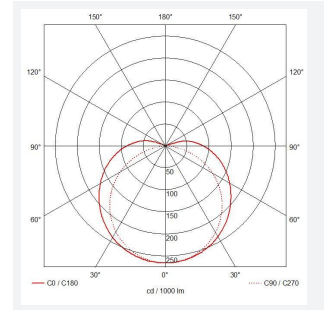

C-Cell COB LED Strip

C-Cell 24V 15W IP67 Tunable White 50m
Code: C/24/05/67/02/00/S05/01

Category	LED Strip
Application	Hospitality, Residential, Retail
Specification	Architectural

PRODUCT FEATURES

- C-CELL dot-free LED strip suitable for residential, hospitality and retail applications
- Single colour, RGB and tunable white flexible LED strip with self-adhesive back
- Large strip pack sizes and multiple connector packs offers great time saving and ease when working on a large scale project. Joint and connection accessories sold separately
- Continuous phosphor, uniform dot-free output provides seamless light output for enhanced aesthetic appearance and allows product to be showcased as main lighting source, offering great installation versatility
- Fast fit plug and play connections remove the need for time consuming soldering of joints
- High CRI 90 ensures the highest quality white light output
- 640

GENERAL INFORMATION

Wattage	15W/m
Lumens Delivered	790lm/m
Lm/W	105lm/W
Beam Angle	140
CRI	90
CCT	2700-6500K
Input	24V
Operating Temp	-20°C - 45°C
SDCM	3
Product Weight without Packaging	2.6 kg

TECHNICAL INFORMATION

Light Source	LED
IP Rating	IP67
Class Protection	3
Internal / External	Internal / External
Surface / Recessed / Suspended	Ceiling, Recessed, Wall
Lumen Depreciation	L70 36,000h
Warranty (Years)	5
CE Mark	Yes
Height	4 mm
LED Strip LEDs Per Metre	640