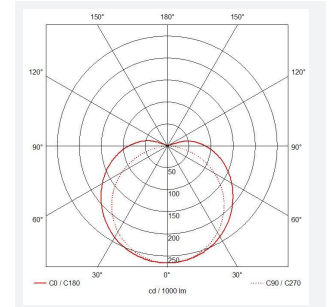

C-Cell COB LED Strip

C-Cell 24V 15W IP67 Tunable White 10m
Code: C/24/05/67/02/00/S02/01

Category	LED Strip
Application	Hospitality, Residential, Retail
Specification	Architectural

- C-CELL dot-free LED strip suitable for residential, hospitality and retail applications
- Single colour, RGB and tunable white flexible LED strip with self-adhesive back
- Large strip pack sizes and multiple connector packs offers great time saving and ease when working on a large scale project. Joint and connection accessories sold separately
- Continuous phosphor, uniform dot-free output provides seamless light output for enhanced aesthetic appearance and allows product to be showcased as main lighting source, offering great installation versatility
- Fast fit plug and play connections remove the need for time consuming soldering of joints
- High CRI 90 ensures the highest quality white light output
- 640

GENERAL INFORMATION	
Wattage	15W/m
Lumens Delivered	790lm/m
Lm/W	105lm/W
Beam Angle	140
CRI	90
CCT	2700-6500K
Input	24V
Operating Temp	-20°C - 45°C
SDCM	3
Product Weight without Packaging	0.52 kg

TECHNICAL INFORMATION	
Light Source	LED
IP Rating	IP67
Class Protection	3
Internal / External	Internal / External
Surface / Recessed / Suspended	Ceiling, Recessed, Wall
Lumen Depreciation	L70 36,000h
Warranty (Years)	5
CE Mark	Yes
Height	4.5 mm
LED Strip LEDs Per Metre	640