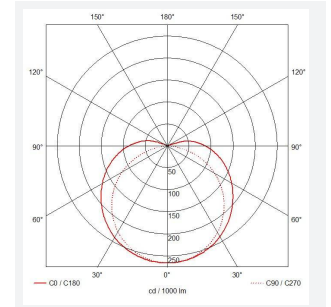

C-Cell COB LED Strip

C-Cell 24V 15W IP67 Tunable White 10m
Code: C/24/05/67/02/00/S02/01

Category	LED Strip
Application	Hospitality, Residential, Retail
Specification	Architectural

PRODUCT FEATURES

- C-CELL dot-free LED strip suitable for residential, hospitality and retail applications
- Single colour, RGB and tunable white flexible LED strip with self-adhesive back
- Large strip pack sizes and multiple connector packs offers great time saving and ease when working on a large scale project. Joint and connection accessories sold separately
- Continuous phosphor, uniform dot-free output provides seamless light output for enhanced aesthetic appearance and allows product to be showcased as main lighting source, offering great installation versatility
- Fast fit plug and play connections remove the need for time consuming soldering of joints
- High CRI 90 ensures the highest quality white light output
- 640

GENERAL INFORMATION

Wattage	15W/m
Lumens Delivered	790lm/m
Lm/W	105lm/W
Beam Angle	140
CRI	90
CCT	2700-6500K
Input	24V
Operating Temp	-20°C - 45°C
SDCM	3
Product Weight without Packaging	0.52 kg

TECHNICAL INFORMATION

Light Source	LED
IP Rating	IP67
Class Protection	3
Internal / External	Internal / External
Surface / Recessed / Suspended	Ceiling, Recessed, Wall
Lumen Depreciation	L70 36,000h
Warranty (Years)	5
CE Mark	Yes
Height	4 mm
LED Strip LEDs Per Metre	640