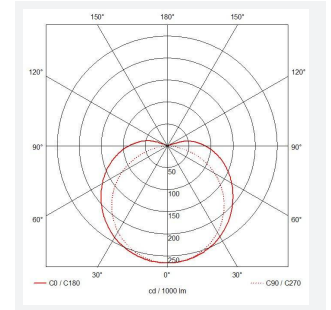

# C-Cell COB LED Strip

C-Cell 24V 15W IP67 Tunable White 10m  
**Code: C/24/05/67/02/00/S02/01**

Category	LED Strip
Application	Hospitality, Residential, Retail
Specification	Architectural

GENERAL INFORMATION	
Wattage	15W/m
Lumens Delivered	790lm/m
Lm/W	105lm/W
Beam Angle	140
CRI	90
CCT	2700-6500K
Input	24V
Operating Temp	-20°C - 45°C
SDCM	3
Product Weight without Packaging	0.52 kg

TECHNICAL INFORMATION	
Light Source	LED
IP Rating	IP67
Class Protection	3
Internal / External	Internal / External
Surface / Recessed / Suspended	Ceiling, Recessed, Wall
Lumen Depreciation	L70 36,000h
Warranty (Years)	5
CE Mark	Yes
Height	4.5 mm
LED Strip LEDs Per Metre	640