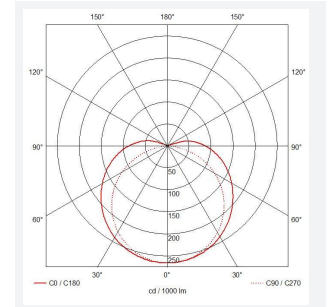

C-Cell COB LED Strip

C-Cell 24V 15W IP67 Tunable White 5m
Code: C/24/05/67/02/00/S01/01

Category	LED Strip
Application	Hospitality, Residential, Retail
Specification	Architectural

PRODUCT FEATURES

- C-CELL dot-free LED strip suitable for residential, hospitality and retail applications
- Single colour, RGB and tunable white flexible LED strip with self-adhesive back
- Large strip pack sizes and multiple connector packs offers great time saving and ease when working on a large scale project. Joint and connection accessories sold separately
- Continuous phosphor, uniform dot-free output provides seamless light output for enhanced aesthetic appearance and allows product to be showcased as main lighting source, offering great installation versatility
- Fast fit plug and play connections remove the need for time consuming soldering of joints
- High CRI 90 ensures the highest quality white light output
- 640

GENERAL INFORMATION	
Wattage	15W/m
Lumens Delivered	790lm/m
Lm/W	105lm/W
Beam Angle	140
CRI	90
CCT	2700-6500K
Input	24V
Operating Temp	-20°C - 45°C
SDCM	3
Product Weight without Packaging	0.26 kg

TECHNICAL INFORMATION	
Light Source	LED
IP Rating	IP67
Class Protection	3
Internal / External	Internal / External
Surface / Recessed / Suspended	Ceiling, Recessed, Wall
Lumen Depreciation	L70 36,000h
Warranty (Years)	5
CE Mark	Yes
Height	4 mm
LED Strip LEDs Per Metre	640