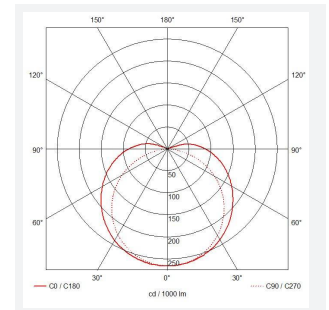

C-Cell COB LED Strip

C-Cell 24V 15W IP67 Tunable White 5m
Code: C/24/05/67/02/00/S01/01

Category	LED Strip
Application	Hospitality, Residential, Retail
Specification	Architectural

- C-CELL dot-free LED strip suitable for residential, hospitality and retail applications
- Single colour, RGB and tunable white flexible LED strip with self-adhesive back
- Large strip pack sizes and multiple connector packs offers great time saving and ease when working on a large scale project. Joint and connection accessories sold separately
- Continuous phosphor, uniform dot-free output provides seamless light output for enhanced aesthetic appearance and allows product to be showcased as main lighting source, offering great installation versatility
- Fast fit plug and play connections remove the need for time consuming soldering of joints
- High CRI 90 ensures the highest quality white light output
- 640

GENERAL INFORMATION	
Wattage	15W/m
Lumens Delivered	790lm/m
Lm/W	105lm/W
Beam Angle	140
CRI	90
CCT	2700-6500K
Input	24V
Operating Temp	-20°C - 45°C
SDCM	3
Product Weight without Packaging	0.26 kg

TECHNICAL INFORMATION	
Light Source	LED
IP Rating	IP67
Class Protection	3
Internal / External	Internal / External
Surface / Recessed / Suspended	Ceiling, Recessed, Wall
Lumen Depreciation	L70 36,000h
Warranty (Years)	5
CE Mark	Yes
Height	4.5 mm
LED Strip LEDs Per Metre	640