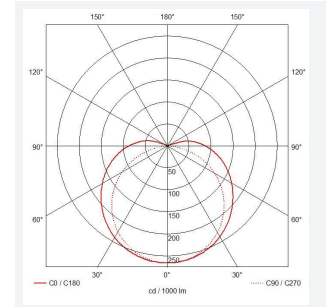

C-Cell COB LED Strip

C-Cell 24V 15W IP67 Tunable White 5m
Code: C/24/05/67/02/00/S01/01

Category	LED Strip
Application	Hospitality, Residential, Retail
Specification	Architectural

PRODUCT FEATURES

- C-CELL dot-free LED strip suitable for residential, hospitality and retail applications
- Single colour, RGB and tunable white flexible LED strip with self-adhesive back
- Large strip pack sizes and multiple connector packs offers great time saving and ease when working on a large scale project. Joint and connection accessories sold separately
- Continuous phosphor, uniform dot-free output provides seamless light output for enhanced aesthetic appearance and allows product to be showcased as main lighting source, offering great installation versatility
- Fast fit plug and play connections remove the need for time consuming soldering of joints
- High CRI 90 ensures the highest quality white light output
- 640

GENERAL INFORMATION

Wattage	15W/m
Lumens Delivered	790lm/m
Lm/W	105lm/W
Beam Angle	140
CRI	90
CCT	2700-6500K
Input	24V
Operating Temp	-20°C - 45°C
SDCM	3
Product Weight without Packaging	0.26 kg

TECHNICAL INFORMATION

Light Source	LED
IP Rating	IP67
Class Protection	3
Internal / External	Internal / External
Surface / Recessed / Suspended	Ceiling, Recessed, Wall
Lumen Depreciation	L70 36,000h
Warranty (Years)	5
CE Mark	Yes
Height	4.5 mm
LED Strip LEDs Per Metre	640