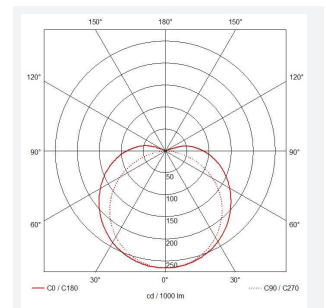

C-Cell COB LED Strip

C-Cell 24V 15W IP20 Tunable White 50m
Code: C/24/05/20/02/00/S05/01

Category	LED Strip
Application	Hospitality, Residential, Retail
Specification	Architectural

- C-CELL dot-free LED strip suitable for residential, hospitality and retail applications
- Single colour, RGB and tunable white flexible LED strip with self-adhesive back
- Large strip pack sizes and multiple connector packs offers great time saving and ease when working on a large scale project. Joint and connection accessories sold separately
- Continuous phosphor, uniform dot-free output provides seamless light output for enhanced aesthetic appearance and allows product to be showcased as main lighting source, offering great installation versatility
- Fast fit plug and play connections remove the need for time consuming soldering of joints
- High CRI 90 ensures the highest quality white light output
- 640

GENERAL INFORMATION	
Wattage	15W/m
Lumens Delivered	790lm/m
Lm/W	105lm/W
Beam Angle	140
CRI	90
CCT	2700-6500K
Input	24V
Operating Temp	-20°C - 45°C
SDCM	3
Product Weight without Packaging	0.6 kg

TECHNICAL INFORMATION	
Light Source	LED
IP Rating	IP20
Class Protection	3
Internal / External	Internal
Surface / Recessed / Suspended	Ceiling, Recessed, Wall
Lumen Depreciation	L70 36,000h
Warranty (Years)	5
CE Mark	Yes
Height	2 mm
LED Strip LEDs Per Metre	640