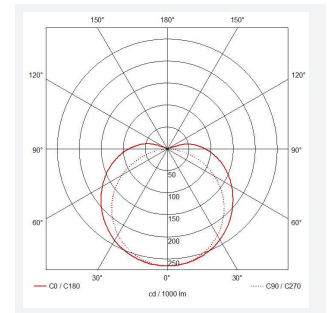

# C-Cell COB LED Strip

C-Cell 24V 15W IP20 Tunable White 50m  
Code: C/24/05/20/02/00/S05/01

Category	LED Strip
Application	Hospitality, Residential, Retail
Specification	Architectural

## PRODUCT FEATURES

- C-CELL dot-free LED strip suitable for residential, hospitality and retail applications
- Single colour, RGB and tunable white flexible LED strip with self-adhesive back
- Large strip pack sizes and multiple connector packs offers great time saving and ease when working on a large scale project. Joint and connection accessories sold separately
- Continuous phosphor, uniform dot-free output provides seamless light output for enhanced aesthetic appearance and allows product to be showcased as main lighting source, offering great installation versatility
- Fast fit plug and play connections remove the need for time consuming soldering of joints
- High CRI 90 ensures the highest quality white light output
- 640

GENERAL INFORMATION	
Wattage	15W/m
Lumens Delivered	790lm/m
Lm/W	105lm/W
Beam Angle	140
CRI	90
CCT	2700-6500K
Input	24V
Operating Temp	-20°C - 45°C
SDCM	3
Product Weight without Packaging	0.6 kg

TECHNICAL INFORMATION	
Light Source	LED
IP Rating	IP20
Class Protection	3
Internal / External	Internal
Surface / Recessed / Suspended	Ceiling, Recessed, Wall
Lumen Depreciation	L70 36,000h
Warranty (Years)	5
CE Mark	Yes
Height	2 mm
LED Strip LEDs Per Metre	640