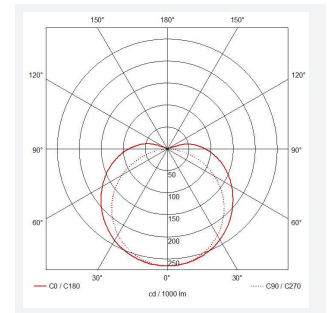

C-Cell COB LED Strip

C-Cell 24V 15W IP20 Tunable White 10m
Code: C/24/05/20/02/00/S02/01

Category	LED Strip
Application	Hospitality, Residential, Retail
Specification	Architectural

PRODUCT FEATURES

- C-CELL dot-free LED strip suitable for residential, hospitality and retail applications
- Single colour, RGB and tunable white flexible LED strip with self-adhesive back
- Large strip pack sizes and multiple connector packs offers great time saving and ease when working on a large scale project. Joint and connection accessories sold separately
- Continuous phosphor, uniform dot-free output provides seamless light output for enhanced aesthetic appearance and allows product to be showcased as main lighting source, offering great installation versatility
- Fast fit plug and play connections remove the need for time consuming soldering of joints
- High CRI 90 ensures the highest quality white light output
- 640

GENERAL INFORMATION	
Wattage	15W/m
Lumens Delivered	790lm/m
Lm/W	105lm/W
Beam Angle	140
CRI	90
CCT	2700-6500K
Input	24V
Operating Temp	-20°C - 45°C
SDCM	3
Product Weight without Packaging	0.12 kg

TECHNICAL INFORMATION	
Light Source	LED
IP Rating	IP20
Class Protection	3
Internal / External	Internal
Surface / Recessed / Suspended	Ceiling, Recessed, Wall
Lumen Depreciation	L70 36,000h
Warranty (Years)	5
CE Mark	Yes
Height	2 mm
LED Strip LEDs Per Metre	640