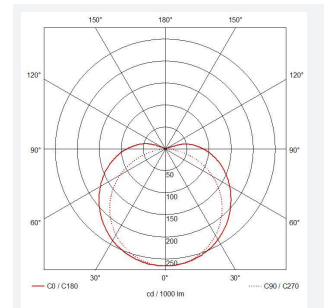

C-Cell COB LED Strip

C-Cell 24V 15W IP20 Tunable White 10m
Code: C/24/05/20/02/00/S02/01

Category	LED Strip
Application	Hospitality, Residential, Retail
Specification	Architectural

- C-CELL dot-free LED strip suitable for residential, hospitality and retail applications
- Single colour, RGB and tunable white flexible LED strip with self-adhesive back
- Large strip pack sizes and multiple connector packs offers great time saving and ease when working on a large scale project. Joint and connection accessories sold separately
- Continuous phosphor, uniform dot-free output provides seamless light output for enhanced aesthetic appearance and allows product to be showcased as main lighting source, offering great installation versatility
- Fast fit plug and play connections remove the need for time consuming soldering of joints
- High CRI 90 ensures the highest quality white light output
- 640

GENERAL INFORMATION	
Wattage	15W/m
Lumens Delivered	790lm/m
Lm/W	105lm/W
Beam Angle	140
CRI	90
CCT	2700-6500K
Input	24V
Operating Temp	-20°C - 45°C
SDCM	3
Product Weight without Packaging	0.12 kg

TECHNICAL INFORMATION	
Light Source	LED
IP Rating	IP20
Class Protection	3
Internal / External	Internal
Surface / Recessed / Suspended	Ceiling, Recessed, Wall
Lumen Depreciation	L70 36,000h
Warranty (Years)	5
CE Mark	Yes
Height	2 mm
LED Strip LEDs Per Metre	640