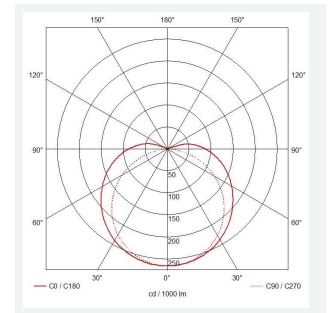

# C-Cell COB LED Strip

C-Cell 24V 15W IP20 Tunable White 5m  
Code: C/24/05/20/02/00/S01/01

Category	LED Strip
Application	Hospitality, Residential, Retail
Specification	Architectural

### GENERAL INFORMATION

Wattage	15W/m
Lumens Delivered	790lm/m
Lm/W	105lm/W
Beam Angle	140
CRI	90
CCT	2700-6500K
Input	24V
Operating Temp	-20°C - 45°C
SDCM	3
Product Weight without Packaging	0.06 kg

### TECHNICAL INFORMATION

Light Source	LED
IP Rating	IP20
Class Protection	3
Internal / External	Internal
Surface / Recessed / Suspended	Ceiling, Recessed, Wall
Lumen Depreciation	L70 36,000h
Warranty (Years)	5
CE Mark	Yes
Height	2 mm
LED Strip LEDs Per Metre	640