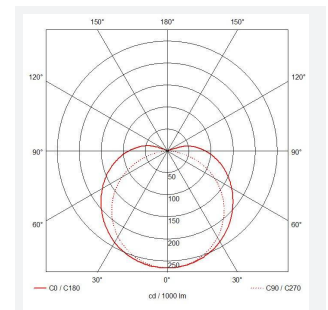

C-Cell COB LED Strip

C-Cell 24V 15W IP20 Tunable White 5m
Code: C/24/05/20/02/00/S01/01

| | |
|---------------|----------------------------------|
| Category | LED Strip |
| Application | Hospitality, Residential, Retail |
| Specification | Architectural |

| GENERAL INFORMATION | |
|----------------------------------|--------------|
| Wattage | 15W/m |
| Lumens Delivered | 790lm/m |
| Lm/W | 105lm/W |
| Beam Angle | 140 |
| CRI | 90 |
| CCT | 2700-6500K |
| Input | 24V |
| Operating Temp | -20°C - 45°C |
| SDCM | 3 |
| Product Weight without Packaging | 0.06 kg |

| TECHNICAL INFORMATION | |
|--------------------------------|-------------------------|
| Light Source | LED |
| IP Rating | IP20 |
| Class Protection | 3 |
| Internal / External | Internal |
| Surface / Recessed / Suspended | Ceiling, Recessed, Wall |
| Lumen Depreciation | L70 36,000h |
| Warranty (Years) | 5 |
| CE Mark | Yes |
| Height | 2 mm |
| LED Strip LEDs Per Metre | 640 |