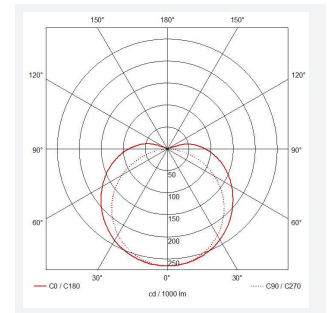

C-Cell COB LED Strip

C-Cell 24V 15W IP20 Tunable White 5m
Code: C/24/05/20/02/00/S01/01

Category	LED Strip
Application	Hospitality, Residential, Retail
Specification	Architectural

PRODUCT FEATURES

- C-CELL dot-free LED strip suitable for residential, hospitality and retail applications
- Single colour, RGB and tunable white flexible LED strip with self-adhesive back
- Large strip pack sizes and multiple connector packs offers great time saving and ease when working on a large scale project. Joint and connection accessories sold separately
- Continuous phosphor, uniform dot-free output provides seamless light output for enhanced aesthetic appearance and allows product to be showcased as main lighting source, offering great installation versatility
- Fast fit plug and play connections remove the need for time consuming soldering of joints
- High CRI 90 ensures the highest quality white light output
- 640

GENERAL INFORMATION	
Wattage	15W/m
Lumens Delivered	790lm/m
Lm/W	105lm/W
Beam Angle	140
CRI	90
CCT	2700-6500K
Input	24V
Operating Temp	-20°C - 45°C
SDCM	3
Product Weight without Packaging	0.06 kg

TECHNICAL INFORMATION	
Light Source	LED
IP Rating	IP20
Class Protection	3
Internal / External	Internal
Surface / Recessed / Suspended	Ceiling, Recessed, Wall
Lumen Depreciation	L70 36,000h
Warranty (Years)	5
CE Mark	Yes
Height	2 mm
LED Strip LEDs Per Metre	640