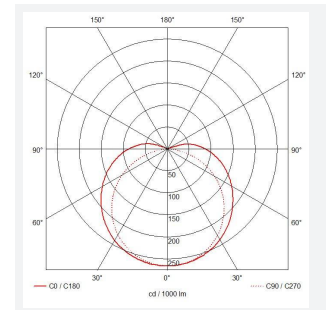

C-Cell COB LED Strip

C-Cell 24V 14W IP67 RGB 50m

Code: C/24/04/67/03/00/S05/01

Category	LED Strip
Application	Hospitality, Residential, Retail
Specification	Architectural

PRODUCT FEATURES

- C-CELL dot-free LED strip suitable for residential, hospitality and retail applications
- Single colour, RGB and tunable white flexible LED strip with self-adhesive back
- Large strip pack sizes and multiple connector packs offers great time saving and ease when working on a large scale project. Joint and connection accessories sold separately
- Continuous phosphor, uniform dot-free output provides seamless light output for enhanced aesthetic appearance and allows product to be showcased as main lighting source, offering great installation versatility
- Fast fit plug and play connections remove the need for time consuming soldering of joints
- High CRI 90 ensures the highest quality white light output
- 840

GENERAL INFORMATION

Wattage	14W/m
Beam Angle	140
CCT	RGB
Input	24V
Operating Temp	-20°C - 45°C
Product Weight without Packaging	2.7 kg

TECHNICAL INFORMATION

Light Source	LED
IP Rating	IP67
Class Protection	3
Internal / External	Internal / External
Surface / Recessed / Suspended	Ceiling, Recessed, Wall
Lumen Depreciation	L70 50,000h
Warranty (Years)	5
CE Mark	Yes
Height	4.5 mm
LED Strip LEDs Per Metre	840