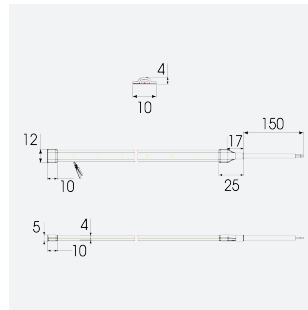

C-Cell COB LED Strip

C-Cell 24V 14W IP67 RGB 50m

Code: C/24/04/67/03/00/S05/01

Category	LED Strip
Application	Hospitality, Residential, Retail
Specification	Architectural

PRODUCT FEATURES

- C-CELL dot-free LED strip suitable for residential, hospitality and retail applications
- Single colour, RGB and tunable white flexible LED strip with self-adhesive back
- Large strip pack sizes and multiple connector packs offers great time saving and ease when working on a large scale project. Joint and connection accessories sold separately
- Continuous phosphor, uniform dot-free output provides seamless light output for enhanced aesthetic appearance and allows product to be showcased as main lighting source, offering great installation versatility
- Fast fit plug and play connections remove the need for time consuming soldering of joints
- High CRI 90 ensures the highest quality white light output
- 840

GENERAL INFORMATION

Wattage	14W/m
Beam Angle	140
CCT	RGB
Input	24V
Operating Temp	-20°C - 45°C
Product Weight without Packaging	2.7 kg

TECHNICAL INFORMATION

Light Source	LED
IP Rating	IP67
Class Protection	3
Internal / External	Internal / External
Surface / Recessed / Suspended	Ceiling, Recessed, Wall
Lumen Depreciation	L70 50,000h
Warranty (Years)	5
CE Mark	Yes
Height	4.5 mm
LED Strip LEDs Per Metre	840