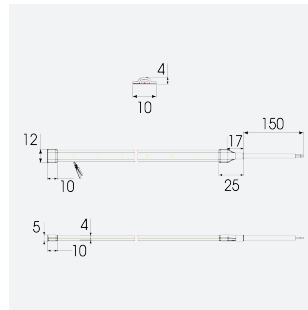

C-Cell COB LED Strip

C-Cell 24V 14W IP67 RGB 50m

Code: C/24/04/67/03/00/S05/01

Category	LED Strip
Application	Hospitality, Residential, Retail
Specification	Architectural

PRODUCT FEATURES

- C-CELL dot-free LED strip suitable for residential, hospitality and retail applications
- Single colour, RGB and tunable white flexible LED strip with self-adhesive back
- Large strip pack sizes and multiple connector packs offers great time saving and ease when working on a large scale project. Joint and connection accessories sold separately
- Continuous phosphor, uniform dot-free output provides seamless light output for enhanced aesthetic appearance and allows product to be showcased as main lighting source, offering great installation versatility
- Fast fit plug and play connections remove the need for time consuming soldering of joints
- High CRI 90 ensures the highest quality white light output
- 840

GENERAL INFORMATION

Wattage	14W/m
Beam Angle	140
CCT	RGB
Input	24V
Operating Temp	-20°C - 45°C
Product Weight without Packaging	2.7 kg

TECHNICAL INFORMATION

Light Source	LED
IP Rating	IP67
Class Protection	3
Internal / External	Internal / External
Surface / Recessed / Suspended	Ceiling, Recessed, Wall
Lumen Depreciation	L70 50,000h
Warranty (Years)	5
CE Mark	Yes
Height	4 mm
LED Strip LEDs Per Metre	840