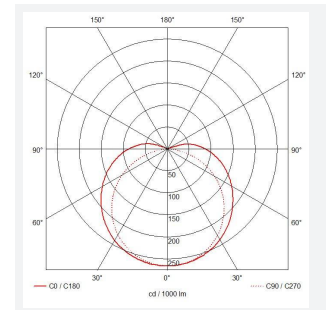

C-Cell COB LED Strip

C-Cell 24V 14W IP67 RGB 50m

Code: C/24/04/67/03/00/S05/01

Category	LED Strip
Application	Hospitality, Residential, Retail
Specification	Architectural

PRODUCT FEATURES

- C-CELL dot-free LED strip suitable for residential, hospitality and retail applications
- Single colour, RGB and tunable white flexible LED strip with self-adhesive back
- Large strip pack sizes and multiple connector packs offers great time saving and ease when working on a large scale project. Joint and connection accessories sold separately
- Continuous phosphor, uniform dot-free output provides seamless light output for enhanced aesthetic appearance and allows product to be showcased as main lighting source, offering great installation versatility
- Fast fit plug and play connections remove the need for time consuming soldering of joints
- High CRI 90 ensures the highest quality white light output
- 840

GENERAL INFORMATION

Wattage	14W/m
Beam Angle	140
CCT	RGB
Input	24V
Operating Temp	-20°C - 45°C
Product Weight without Packaging	2.7 kg

TECHNICAL INFORMATION

Light Source	LED
IP Rating	IP67
Class Protection	3
Internal / External	Internal / External
Surface / Recessed / Suspended	Ceiling, Recessed, Wall
Lumen Depreciation	L70 50,000h
Warranty (Years)	5
CE Mark	Yes
Height	4 mm
LED Strip LEDs Per Metre	840