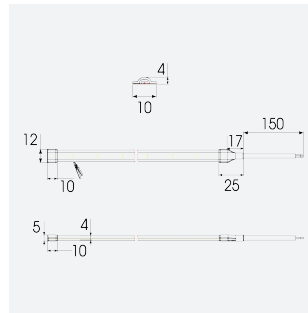

C-Cell COB LED Strip

C-Cell 24V 14W IP67 RGB 50m

Code: C/24/04/67/03/00/S05/01

Category	LED Strip
Application	Hospitality, Residential, Retail
Specification	Architectural

PRODUCT FEATURES

- C-CELL dot-free LED strip suitable for residential, hospitality and retail applications
- Single colour, RGB and tunable white flexible LED strip with self-adhesive back
- Large strip pack sizes and multiple connector packs offers great time saving and ease when working on a large scale project. Joint and connection accessories sold separately
- Continuous phosphor, uniform dot-free output provides seamless light output for enhanced aesthetic appearance and allows product to be showcased as main lighting source, offering great installation versatility
- Fast fit plug and play connections remove the need for time consuming soldering of joints
- High CRI 90 ensures the highest quality white light output
- 840

GENERAL INFORMATION

Wattage	14W/m
Beam Angle	140
CCT	RGB
Input	24V
Operating Temp	-20°C - 45°C
Product Weight without Packaging	2.7 kg

TECHNICAL INFORMATION

Light Source	LED
IP Rating	IP67
Class Protection	3
Internal / External	Internal / External
Surface / Recessed / Suspended	Ceiling, Recessed, Wall
Lumen Depreciation	L70 50,000h
Warranty (Years)	5
CE Mark	Yes
Height	4.5 mm
LED Strip LEDs Per Metre	840