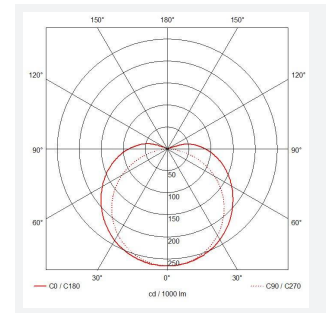

C-Cell COB LED Strip

C-Cell 24V 14W IP67 RGB 50m

Code: C/24/04/67/03/00/S05/01

Category	LED Strip
Application	Hospitality, Residential, Retail
Specification	Architectural

PRODUCT FEATURES

- C-CELL dot-free LED strip suitable for residential, hospitality and retail applications
- Single colour, RGB and tunable white flexible LED strip with self-adhesive back
- Large strip pack sizes and multiple connector packs offers great time saving and ease when working on a large scale project. Joint and connection accessories sold separately
- Continuous phosphor, uniform dot-free output provides seamless light output for enhanced aesthetic appearance and allows product to be showcased as main lighting source, offering great installation versatility
- Fast fit plug and play connections remove the need for time consuming soldering of joints
- High CRI 90 ensures the highest quality white light output
- 840

GENERAL INFORMATION

Wattage	14W/m
Beam Angle	140
CCT	RGB
Input	24V
Operating Temp	-20°C - 45°C
Product Weight without Packaging	2.7 kg

TECHNICAL INFORMATION

Light Source	LED
IP Rating	IP67
Class Protection	3
Internal / External	Internal / External
Surface / Recessed / Suspended	Ceiling, Recessed, Wall
Lumen Depreciation	L70 50,000h
Warranty (Years)	5
CE Mark	Yes
Height	4.5 mm
LED Strip LEDs Per Metre	840