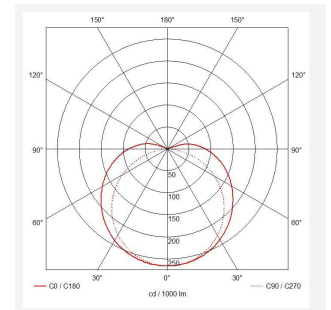

C-Cell COB LED Strip

C-Cell 24V 14W IP67 RGB 10m

Code: C/24/04/67/03/00/S02/01

Category	LED Strip
Application	Hospitality, Residential, Retail
Specification	Architectural

- C-CELL dot-free LED strip suitable for residential, hospitality and retail applications
- Single colour, RGB and tunable white flexible LED strip with self-adhesive back
- Large strip pack sizes and multiple connector packs offers great time saving and ease when working on a large scale project. Joint and connection accessories sold separately
- Continuous phosphor, uniform dot-free output provides seamless light output for enhanced aesthetic appearance and allows product to be showcased as main lighting source, offering great installation versatility
- Fast fit plug and play connections remove the need for time consuming soldering of joints
- High CRI 90 ensures the highest quality white light output
- 840

GENERAL INFORMATION	
Wattage	14W/m
Beam Angle	140
CCT	RGB
Input	24V
Operating Temp	-20°C - 45°C
Product Weight without Packaging	0.54 kg

TECHNICAL INFORMATION	
Light Source	LED
IP Rating	IP67
Class Protection	3
Internal / External	Internal / External
Surface / Recessed / Suspended	Ceiling, Recessed, Wall
Lumen Depreciation	L70 36,000h
Warranty (Years)	5
CE Mark	Yes
Height	4.5 mm
LED Strip LEDs Per Metre	840