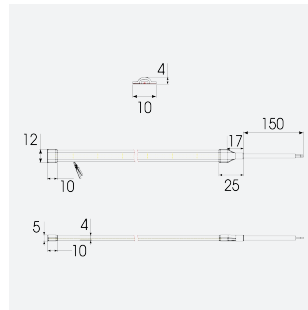

C-Cell COB LED Strip

C-Cell 24V 14W IP67 RGB 10m

Code: C/24/04/67/03/00/S02/01

Category	LED Strip
Application	Hospitality, Residential, Retail
Specification	Architectural

- C-CELL dot-free LED strip suitable for residential, hospitality and retail applications
- Single colour, RGB and tunable white flexible LED strip with self-adhesive back
- Large strip pack sizes and multiple connector packs offers great time saving and ease when working on a large scale project. Joint and connection accessories sold separately
- Continuous phosphor, uniform dot-free output provides seamless light output for enhanced aesthetic appearance and allows product to be showcased as main lighting source, offering great installation versatility
- Fast fit plug and play connections remove the need for time consuming soldering of joints
- High CRI 90 ensures the highest quality white light output
- 840

GENERAL INFORMATION	
Wattage	14W/m
Beam Angle	140
CCT	RGB
Input	24V
Operating Temp	-20°C - 45°C
Product Weight without Packaging	0.54 kg

TECHNICAL INFORMATION	
Light Source	LED
IP Rating	IP67
Class Protection	3
Internal / External	Internal / External
Surface / Recessed / Suspended	Ceiling, Recessed, Wall
Lumen Depreciation	L70 36,000h
Warranty (Years)	5
CE Mark	Yes
Height	4.5 mm
LED Strip LEDs Per Metre	840