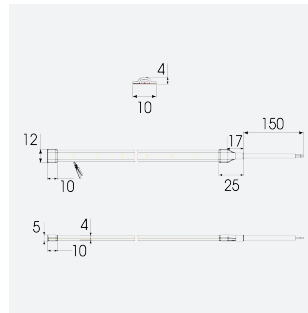

# C-Cell COB LED Strip

C-Cell 24V 14W IP67 RGB 5m

Code: C/24/04/67/03/00/S01/01

Category	LED Strip
Application	Hospitality, Residential, Retail
Specification	Architectural

## PRODUCT FEATURES

- C-CELL dot-free LED strip suitable for residential, hospitality and retail applications
- Single colour, RGB and tunable white flexible LED strip with self-adhesive back
- Large strip pack sizes and multiple connector packs offers great time saving and ease when working on a large scale project. Joint and connection accessories sold separately
- Continuous phosphor, uniform dot-free output provides seamless light output for enhanced aesthetic appearance and allows product to be showcased as main lighting source, offering great installation versatility
- Fast fit plug and play connections remove the need for time consuming soldering of joints
- High CRI 90 ensures the highest quality white light output
- 840

GENERAL INFORMATION	
Wattage	14W/m
Beam Angle	140
CCT	RGB
Input	24V
Operating Temp	-20°C - 45°C
Product Weight without Packaging	0.27 kg

TECHNICAL INFORMATION	
Light Source	LED
IP Rating	IP67
Class Protection	3
Internal / External	Internal / External
Surface / Recessed / Suspended	Ceiling, Recessed, Wall
Lumen Depreciation	L70 36,000h
Warranty (Years)	5
CE Mark	Yes
Height	4.5 mm
LED Strip LEDs Per Metre	840