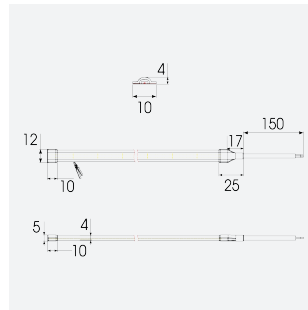

C-Cell COB LED Strip

C-Cell 24V 14W IP67 RGB 5m
Code: C/24/04/67/03/00/S01/01

Category	LED Strip
Application	Hospitality, Residential, Retail
Specification	Architectural

PRODUCT FEATURES

- C-CELL dot-free LED strip suitable for residential, hospitality and retail applications
- Single colour, RGB and tunable white flexible LED strip with self-adhesive back
- Large strip pack sizes and multiple connector packs offers great time saving and ease when working on a large scale project. Joint and connection accessories sold separately
- Continuous phosphor, uniform dot-free output provides seamless light output for enhanced aesthetic appearance and allows product to be showcased as main lighting source, offering great installation versatility
- Fast fit plug and play connections remove the need for time consuming soldering of joints
- High CRI 90 ensures the highest quality white light output
- 840

GENERAL INFORMATION	
Wattage	14W/m
Beam Angle	140
CCT	RGB
Input	24V
Operating Temp	-20°C - 45°C
Product Weight without Packaging	0.27 kg

TECHNICAL INFORMATION	
Light Source	LED
IP Rating	IP67
Class Protection	3
Internal / External	Internal / External
Surface / Recessed / Suspended	Ceiling, Recessed, Wall
Lumen Depreciation	L70 36,000h
Warranty (Years)	5
CE Mark	Yes
Height	4 mm
LED Strip LEDs Per Metre	840