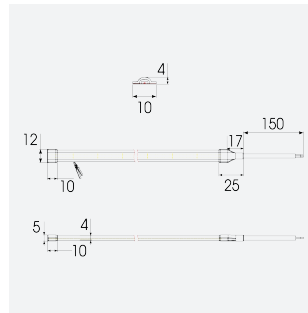

C-Cell COB LED Strip

C-Cell 24V 14W IP67 RGB 5m
Code: C/24/04/67/03/00/S01/01

Category	LED Strip
Application	Hospitality, Residential, Retail
Specification	Architectural

PRODUCT FEATURES

- C-CELL dot-free LED strip suitable for residential, hospitality and retail applications
- Single colour, RGB and tunable white flexible LED strip with self-adhesive back
- Large strip pack sizes and multiple connector packs offers great time saving and ease when working on a large scale project. Joint and connection accessories sold separately
- Continuous phosphor, uniform dot-free output provides seamless light output for enhanced aesthetic appearance and allows product to be showcased as main lighting source, offering great installation versatility
- Fast fit plug and play connections remove the need for time consuming soldering of joints
- High CRI 90 ensures the highest quality white light output
- 840

GENERAL INFORMATION	
Wattage	14W/m
Beam Angle	140
CCT	RGB
Input	24V
Operating Temp	-20°C - 45°C
Product Weight without Packaging	0.27 kg

TECHNICAL INFORMATION	
Light Source	LED
IP Rating	IP67
Class Protection	3
Internal / External	Internal / External
Surface / Recessed / Suspended	Ceiling, Recessed, Wall
Lumen Depreciation	L70 36,000h
Warranty (Years)	5
CE Mark	Yes
Height	4.5 mm
LED Strip LEDs Per Metre	840