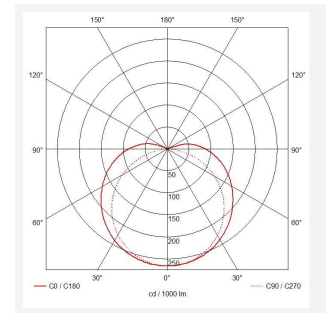

# C-Cell COB LED Strip

C-Cell 24V 14W IP67 RGB 5m

Code: C/24/04/67/03/00/S01/01

Category	LED Strip
Application	Hospitality, Residential, Retail
Specification	Architectural

## PRODUCT FEATURES

- C-CELL dot-free LED strip suitable for residential, hospitality and retail applications
- Single colour, RGB and tunable white flexible LED strip with self-adhesive back
- Large strip pack sizes and multiple connector packs offers great time saving and ease when working on a large scale project. Joint and connection accessories sold separately
- Continuous phosphor, uniform dot-free output provides seamless light output for enhanced aesthetic appearance and allows product to be showcased as main lighting source, offering great installation versatility
- Fast fit plug and play connections remove the need for time consuming soldering of joints
- High CRI 90 ensures the highest quality white light output
- 840

GENERAL INFORMATION	
Wattage	14W/m
Beam Angle	140
CCT	RGB
Input	24V
Operating Temp	-20°C - 45°C
Product Weight without Packaging	0.27 kg

TECHNICAL INFORMATION	
Light Source	LED
IP Rating	IP67
Class Protection	3
Internal / External	Internal / External
Surface / Recessed / Suspended	Ceiling, Recessed, Wall
Lumen Depreciation	L70 36,000h
Warranty (Years)	5
CE Mark	Yes
Height	4.5 mm
LED Strip LEDs Per Metre	840