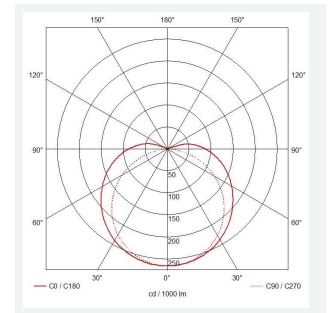

C-Cell COB LED Strip

C-Cell 24V 14W IP67 RGB 5m
Code: C/24/04/67/03/00/S01/01

Category	LED Strip
Application	Hospitality, Residential, Retail
Specification	Architectural

PRODUCT FEATURES

- C-CELL dot-free LED strip suitable for residential, hospitality and retail applications
- Single colour, RGB and tunable white flexible LED strip with self-adhesive back
- Large strip pack sizes and multiple connector packs offers great time saving and ease when working on a large scale project. Joint and connection accessories sold separately
- Continuous phosphor, uniform dot-free output provides seamless light output for enhanced aesthetic appearance and allows product to be showcased as main lighting source, offering great installation versatility
- Fast fit plug and play connections remove the need for time consuming soldering of joints
- High CRI 90 ensures the highest quality white light output
- 840

GENERAL INFORMATION	
Wattage	14W/m
Beam Angle	140
CCT	RGB
Input	24V
Operating Temp	-20°C - 45°C
Product Weight without Packaging	0.27 kg

TECHNICAL INFORMATION	
Light Source	LED
IP Rating	IP67
Class Protection	3
Internal / External	Internal / External
Surface / Recessed / Suspended	Ceiling, Recessed, Wall
Lumen Depreciation	L70 36,000h
Warranty (Years)	5
CE Mark	Yes
Height	4.5 mm
LED Strip LEDs Per Metre	840