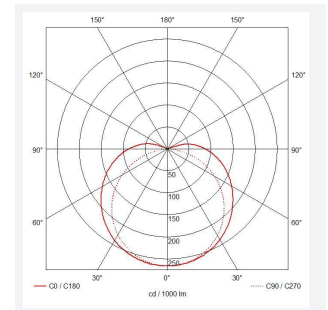

C-Cell COB LED Strip

C-Cell 24V 14W IP67 RGB 5m
Code: C/24/04/67/03/00/S01/01

Category	LED Strip
Application	Hospitality, Residential, Retail
Specification	Architectural

PRODUCT FEATURES

- C-CELL dot-free LED strip suitable for residential, hospitality and retail applications
- Single colour, RGB and tunable white flexible LED strip with self-adhesive back
- Large strip pack sizes and multiple connector packs offers great time saving and ease when working on a large scale project. Joint and connection accessories sold separately
- Continuous phosphor, uniform dot-free output provides seamless light output for enhanced aesthetic appearance and allows product to be showcased as main lighting source, offering great installation versatility
- Fast fit plug and play connections remove the need for time consuming soldering of joints
- High CRI 90 ensures the highest quality white light output
- 840

GENERAL INFORMATION	
Wattage	14W/m
Beam Angle	140
CCT	RGB
Input	24V
Operating Temp	-20°C - 45°C
Product Weight without Packaging	0.27 kg

TECHNICAL INFORMATION	
Light Source	LED
IP Rating	IP67
Class Protection	3
Internal / External	Internal / External
Surface / Recessed / Suspended	Ceiling, Recessed, Wall
Lumen Depreciation	L70 36,000h
Warranty (Years)	5
CE Mark	Yes
Height	4 mm
LED Strip LEDs Per Metre	840