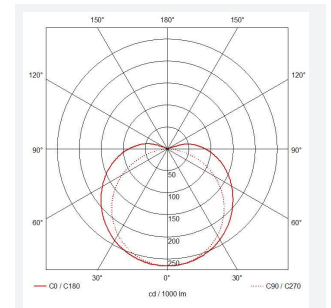

C-Cell COB LED Strip

C-Cell 24V 14W IP67 White PRO 6500K 30m
Code: C/24/04/67/01/65/S03/01

Category	LED Strip
Application	Hospitality, Residential, Retail
Specification	Architectural

- C-CELL dot-free LED strip suitable for residential, hospitality and retail applications
- Single colour, RGB and tunable white flexible LED strip with self-adhesive back
- Large strip pack sizes and multiple connector packs offers great time saving and ease when working on a large scale project. Joint and connection accessories sold separately
- Continuous phosphor, uniform dot-free output provides seamless light output for enhanced aesthetic appearance and allows product to be showcased as main lighting source, offering great installation versatility
- Fast fit plug and play connections remove the need for time consuming soldering of joints
- High CRI 90 ensures the highest quality white light output
- 308

GENERAL INFORMATION	
Wattage	14W/m
Lumens Delivered	1200lm/m
Lm/W	90lm/W
Beam Angle	130
CRI	90
CCT	6500K
Input	24V
Operating Temp	-20°C - 45°C
SDCM	3
Product Weight without Packaging	1.52 kg

TECHNICAL INFORMATION	
Light Source	LED
IP Rating	IP67
Class Protection	3
Internal / External	Internal / External
Surface / Recessed / Suspended	Ceiling, Recessed, Wall
Lumen Depreciation	L70 50,000h
Warranty (Years)	5
CE Mark	Yes
Height	4.5 mm
LED Strip LEDs Per Metre	308