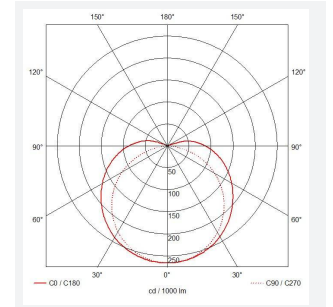

# C-Cell COB LED Strip

C-Cell 24V 14W IP67 White PRO 6500K 30m  
**Code: C/24/04/67/01/65/S03/01**

<b>Category</b>	LED Strip
<b>Application</b>	Hospitality, Residential, Retail
<b>Specification</b>	Architectural

### GENERAL INFORMATION

Wattage	14W/m
Lumens Delivered	1200lm/m
Lm/W	90lm/W
Beam Angle	130
CRI	90
CCT	6500K
Input	24V
Operating Temp	-20°C - 45°C
SDCM	3
Product Weight without Packaging	1.52 kg

### TECHNICAL INFORMATION

Light Source	LED
IP Rating	IP67
Class Protection	3
Internal / External	Internal / External
Surface / Recessed / Suspended	Ceiling, Recessed, Wall
Lumen Depreciation	L70 50,000h
Warranty (Years)	5
CE Mark	Yes
Height	4 mm
LED Strip LEDs Per Metre	308