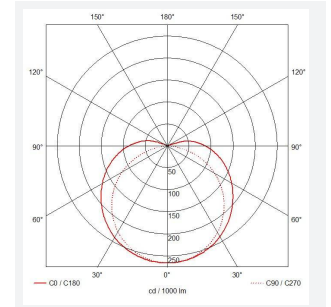

C-Cell COB LED Strip

C-Cell 24V 14W IP67 White PRO 6500K 10m
Code: C/24/04/67/01/65/S02/01

Category	LED Strip
Application	Hospitality, Residential, Retail
Specification	Architectural

PRODUCT FEATURES

- C-CELL dot-free LED strip suitable for residential, hospitality and retail applications
- Single colour, RGB and tunable white flexible LED strip with self-adhesive back
- Large strip pack sizes and multiple connector packs offers great time saving and ease when working on a large scale project. Joint and connection accessories sold separately
- Continuous phosphor, uniform dot-free output provides seamless light output for enhanced aesthetic appearance and allows product to be showcased as main lighting source, offering great installation versatility
- Fast fit plug and play connections remove the need for time consuming soldering of joints
- High CRI 90 ensures the highest quality white light output
- 308

GENERAL INFORMATION

Wattage	14W/m
Lumens Delivered	1200lm/m
Lm/W	90lm/W
Beam Angle	130
CRI	90
CCT	6500K
Input	24V
Operating Temp	-20°C - 45°C
SDCM	3
Product Weight without Packaging	0.54 kg

TECHNICAL INFORMATION

Light Source	LED
IP Rating	IP67
Class Protection	3
Internal / External	Internal / External
Surface / Recessed / Suspended	Ceiling, Recessed, Wall
Lumen Depreciation	L70 50,000h
Warranty (Years)	5
CE Mark	Yes
Height	4.5 mm
LED Strip LEDs Per Metre	308