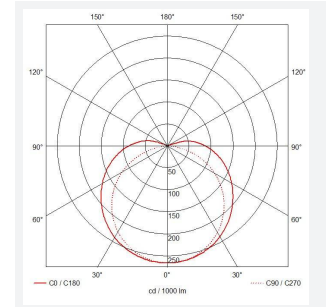

C-Cell COB LED Strip

C-Cell 24V 14W IP67 White PRO 6500K 10m
Code: C/24/04/67/01/65/S02/01

Category	LED Strip
Application	Hospitality, Residential, Retail
Specification	Architectural

- C-CELL dot-free LED strip suitable for residential, hospitality and retail applications
- Single colour, RGB and tunable white flexible LED strip with self-adhesive back
- Large strip pack sizes and multiple connector packs offers great time saving and ease when working on a large scale project. Joint and connection accessories sold separately
- Continuous phosphor, uniform dot-free output provides seamless light output for enhanced aesthetic appearance and allows product to be showcased as main lighting source, offering great installation versatility
- Fast fit plug and play connections remove the need for time consuming soldering of joints
- High CRI 90 ensures the highest quality white light output
- 308

GENERAL INFORMATION	
Wattage	14W/m
Lumens Delivered	1200lm/m
Lm/W	90lm/W
Beam Angle	130
CRI	90
CCT	6500K
Input	24V
Operating Temp	-20°C - 45°C
SDCM	3
Product Weight without Packaging	0.54 kg

TECHNICAL INFORMATION	
Light Source	LED
IP Rating	IP67
Class Protection	3
Internal / External	Internal / External
Surface / Recessed / Suspended	Ceiling, Recessed, Wall
Lumen Depreciation	L70 50,000h
Warranty (Years)	5
CE Mark	Yes
Height	4.5 mm
LED Strip LEDs Per Metre	308