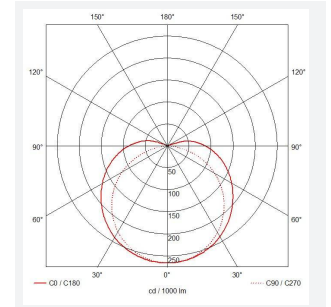

C-Cell COB LED Strip

C-Cell 24V 14W IP67 White PRO 6500K 10m
Code: C/24/04/67/01/65/S02/01

Category	LED Strip
Application	Hospitality, Residential, Retail
Specification	Architectural

PRODUCT FEATURES

- C-CELL dot-free LED strip suitable for residential, hospitality and retail applications
- Single colour, RGB and tunable white flexible LED strip with self-adhesive back
- Large strip pack sizes and multiple connector packs offers great time saving and ease when working on a large scale project. Joint and connection accessories sold separately
- Continuous phosphor, uniform dot-free output provides seamless light output for enhanced aesthetic appearance and allows product to be showcased as main lighting source, offering great installation versatility
- Fast fit plug and play connections remove the need for time consuming soldering of joints
- High CRI 90 ensures the highest quality white light output
- 308

GENERAL INFORMATION	
Wattage	14W/m
Lumens Delivered	1200lm/m
Lm/W	90lm/W
Beam Angle	130
CRI	90
CCT	6500K
Input	24V
Operating Temp	-20°C - 45°C
SDCM	3
Product Weight without Packaging	0.54 kg

TECHNICAL INFORMATION	
Light Source	LED
IP Rating	IP67
Class Protection	3
Internal / External	Internal / External
Surface / Recessed / Suspended	Ceiling, Recessed, Wall
Lumen Depreciation	L70 50,000h
Warranty (Years)	5
CE Mark	Yes
Height	4 mm
LED Strip LEDs Per Metre	308