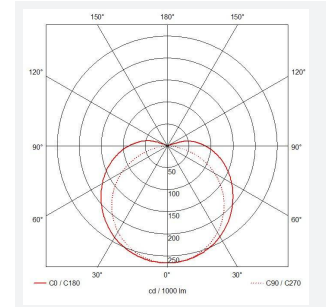

# C-Cell COB LED Strip

C-Cell 24V 14W IP67 White PRO 6500K 5m  
**Code: C/24/04/67/01/65/S01/01**

Category	LED Strip
Application	Hospitality, Residential, Retail
Specification	Architectural

### GENERAL INFORMATION

Wattage	14W/m
Lumens Delivered	1200lm/m
Lm/W	90lm/W
Beam Angle	130
CRI	90
CCT	6500K
Input	24V
Operating Temp	-20°C - 45°C
SDCM	3
Product Weight without Packaging	0.27 kg

### TECHNICAL INFORMATION

Light Source	LED
IP Rating	IP67
Class Protection	3
Internal / External	Internal / External
Surface / Recessed / Suspended	Ceiling, Recessed, Wall
Lumen Depreciation	L70 50,000h
Warranty (Years)	5
CE Mark	Yes
Height	4.5 mm
LED Strip LEDs Per Metre	308