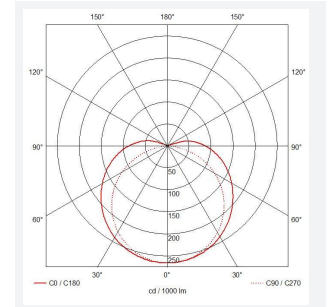

C-Cell COB LED Strip

C-Cell 24V 14W IP67 White PRO 6500K 5m
Code: C/24/04/67/01/65/S01/01

Category	LED Strip
Application	Hospitality, Residential, Retail
Specification	Architectural

PRODUCT FEATURES

- C-CELL dot-free LED strip suitable for residential, hospitality and retail applications
- Single colour, RGB and tunable white flexible LED strip with self-adhesive back
- Large strip pack sizes and multiple connector packs offers great time saving and ease when working on a large scale project. Joint and connection accessories sold separately
- Continuous phosphor, uniform dot-free output provides seamless light output for enhanced aesthetic appearance and allows product to be showcased as main lighting source, offering great installation versatility
- Fast fit plug and play connections remove the need for time consuming soldering of joints
- High CRI 90 ensures the highest quality white light output
- 308

GENERAL INFORMATION

Wattage	14W/m
Lumens Delivered	1200lm/m
Lm/W	90lm/W
Beam Angle	130
CRI	90
CCT	6500K
Input	24V
Operating Temp	-20°C - 45°C
SDCM	3
Product Weight without Packaging	0.27 kg

TECHNICAL INFORMATION

Light Source	LED
IP Rating	IP67
Class Protection	3
Internal / External	Internal / External
Surface / Recessed / Suspended	Ceiling, Recessed, Wall
Lumen Depreciation	L70 50,000h
Warranty (Years)	5
CE Mark	Yes
Height	4.5 mm
LED Strip LEDs Per Metre	308