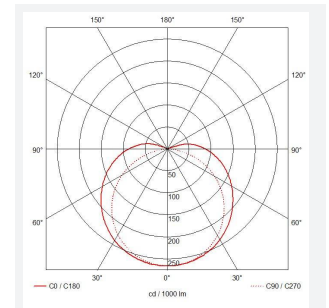

C-Cell COB LED Strip

C-Cell 24V 14W IP67 White PRO 4000K 30m
Code: C/24/04/67/01/40/S03/01

Category	LED Strip
Application	Hospitality, Residential, Retail
Specification	Architectural

- C-CELL dot-free LED strip suitable for residential, hospitality and retail applications
- Single colour, RGB and tunable white flexible LED strip with self-adhesive back
- Large strip pack sizes and multiple connector packs offers great time saving and ease when working on a large scale project. Joint and connection accessories sold separately
- Continuous phosphor, uniform dot-free output provides seamless light output for enhanced aesthetic appearance and allows product to be showcased as main lighting source, offering great installation versatility
- Fast fit plug and play connections remove the need for time consuming soldering of joints
- High CRI 90 ensures the highest quality white light output
- 308

GENERAL INFORMATION	
Wattage	14W/m
Lumens Delivered	1400lm/m
Lm/W	100lm/W
Beam Angle	130
CRI	90
CCT	4000K
Input	24V
Operating Temp	-20°C - 45°C
SDCM	3
Product Weight without Packaging	1.52 kg

TECHNICAL INFORMATION	
Light Source	LED
IP Rating	IP67
Class Protection	3
Internal / External	Internal / External
Surface / Recessed / Suspended	Ceiling, Recessed, Wall
Lumen Depreciation	L70 50,000h
Warranty (Years)	5
CE Mark	Yes
Height	4.5 mm
LED Strip LEDs Per Metre	308