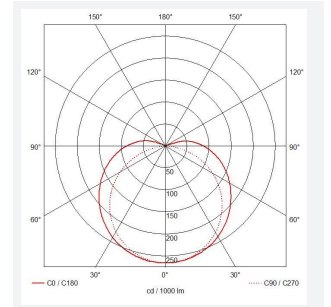

C-Cell COB LED Strip

C-Cell 24V 14W IP67 White PRO 4000K 30m
Code: C/24/04/67/01/40/S03/01

Category	LED Strip
Application	Hospitality, Residential, Retail
Specification	Architectural

PRODUCT FEATURES

- C-CELL dot-free LED strip suitable for residential, hospitality and retail applications
- Single colour, RGB and tunable white flexible LED strip with self-adhesive back
- Large strip pack sizes and multiple connector packs offers great time saving and ease when working on a large scale project. Joint and connection accessories sold separately
- Continuous phosphor, uniform dot-free output provides seamless light output for enhanced aesthetic appearance and allows product to be showcased as main lighting source, offering great installation versatility
- Fast fit plug and play connections remove the need for time consuming soldering of joints
- High CRI 90 ensures the highest quality white light output
- 308

GENERAL INFORMATION	
Wattage	14W/m
Lumens Delivered	1400lm/m
Lm/W	100lm/W
Beam Angle	130
CRI	90
CCT	4000K
Input	24V
Operating Temp	-20°C - 45°C
SDCM	3
Product Weight without Packaging	1.52 kg

TECHNICAL INFORMATION	
Light Source	LED
IP Rating	IP67
Class Protection	3
Internal / External	Internal / External
Surface / Recessed / Suspended	Ceiling, Recessed, Wall
Lumen Depreciation	L70 50,000h
Warranty (Years)	5
CE Mark	Yes
Height	4 mm
LED Strip LEDs Per Metre	308