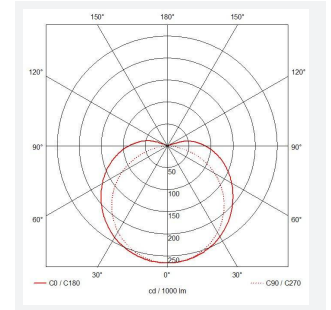

C-Cell COB LED Strip

C-Cell 24V 14W IP67 White PRO 4000K 10m
Code: C/24/04/67/01/40/S02/01

Category	LED Strip
Application	Hospitality, Residential, Retail
Specification	Architectural

PRODUCT FEATURES

- C-CELL dot-free LED strip suitable for residential, hospitality and retail applications
- Single colour, RGB and tunable white flexible LED strip with self-adhesive back
- Large strip pack sizes and multiple connector packs offers great time saving and ease when working on a large scale project. Joint and connection accessories sold separately
- Continuous phosphor, uniform dot-free output provides seamless light output for enhanced aesthetic appearance and allows product to be showcased as main lighting source, offering great installation versatility
- Fast fit plug and play connections remove the need for time consuming soldering of joints
- High CRI 90 ensures the highest quality white light output
- 308

GENERAL INFORMATION	
Wattage	14W/m
Lumens Delivered	1400lm/m
Lm/W	100lm/W
Beam Angle	130
CRI	90
CCT	4000K
Input	24V
Operating Temp	-20°C - 45°C
SDCM	3
Product Weight without Packaging	0.761 kg

TECHNICAL INFORMATION	
Light Source	LED
IP Rating	IP67
Class Protection	3
Internal / External	Internal / External
Surface / Recessed / Suspended	Ceiling, Recessed, Wall
Lumen Depreciation	L70 50,000h
Warranty (Years)	5
CE Mark	Yes
Height	4.5 mm
LED Strip LEDs Per Metre	308