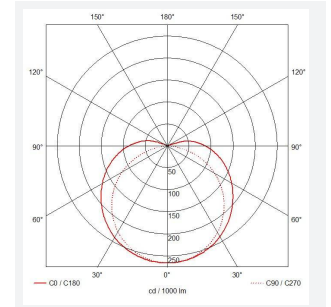

# C-Cell COB LED Strip

C-Cell 24V 14W IP67 White PRO 4000K 10m  
**Code: C/24/04/67/01/40/S02/01**

<b>Category</b>	LED Strip
<b>Application</b>	Hospitality, Residential, Retail
<b>Specification</b>	Architectural

GENERAL INFORMATION	
Wattage	14W/m
Lumens Delivered	1400lm/m
Lm/W	100lm/W
Beam Angle	130
CRI	90
CCT	4000K
Input	24V
Operating Temp	-20°C - 45°C
SDCM	3
Product Weight without Packaging	0.761 kg

TECHNICAL INFORMATION	
Light Source	LED
IP Rating	IP67
Class Protection	3
Internal / External	Internal / External
Surface / Recessed / Suspended	Ceiling, Recessed, Wall
Lumen Depreciation	L70 50,000h
Warranty (Years)	5
CE Mark	Yes
Height	4 mm
LED Strip LEDs Per Metre	308