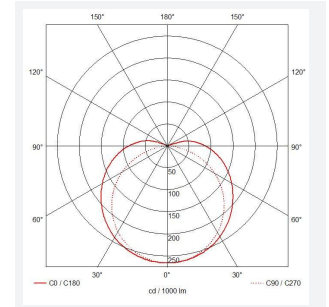

# C-Cell COB LED Strip

C-Cell 24V 14W IP67 White PRO 4000K 10m  
**Code: C/24/04/67/01/40/S02/01**

Category	LED Strip
Application	Hospitality, Residential, Retail
Specification	Architectural

GENERAL INFORMATION	
Wattage	14W/m
Lumens Delivered	1400lm/m
Lm/W	100lm/W
Beam Angle	130
CRI	90
CCT	4000K
Input	24V
Operating Temp	-20°C - 45°C
SDCM	3
Product Weight without Packaging	0.761 kg

TECHNICAL INFORMATION	
Light Source	LED
IP Rating	IP67
Class Protection	3
Internal / External	Internal / External
Surface / Recessed / Suspended	Ceiling, Recessed, Wall
Lumen Depreciation	L70 50,000h
Warranty (Years)	5
CE Mark	Yes
Height	4.5 mm
LED Strip LEDs Per Metre	308