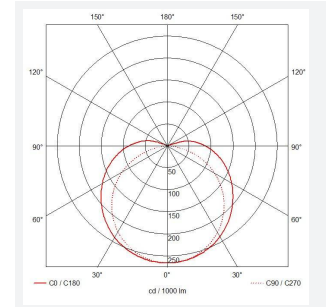

# C-Cell COB LED Strip

C-Cell 24V 14W IP67 White PRO 4000K 5m  
Code: C/24/04/67/01/40/S01/01

Category	LED Strip
Application	Hospitality, Residential, Retail
Specification	Architectural

- C-CELL dot-free LED strip suitable for residential, hospitality and retail applications
- Single colour, RGB and tunable white flexible LED strip with self-adhesive back
- Large strip pack sizes and multiple connector packs offers great time saving and ease when working on a large scale project. Joint and connection accessories sold separately
- Continuous phosphor, uniform dot-free output provides seamless light output for enhanced aesthetic appearance and allows product to be showcased as main lighting source, offering great installation versatility
- Fast fit plug and play connections remove the need for time consuming soldering of joints
- High CRI 90 ensures the highest quality white light output
- 308

GENERAL INFORMATION	
Wattage	14W/m
Lumens Delivered	1400lm/m
Lm/W	100lm/W
Beam Angle	130
CRI	90
CCT	4000K
Input	24V
Operating Temp	-20°C - 45°C
SDCM	3
Product Weight without Packaging	0.27 kg

TECHNICAL INFORMATION	
Light Source	LED
IP Rating	IP67
Class Protection	3
Internal / External	Internal / External
Surface / Recessed / Suspended	Ceiling, Recessed, Wall
Lumen Depreciation	L70 50,000h
Warranty (Years)	5
CE Mark	Yes
Height	4.5 mm
LED Strip LEDs Per Metre	308