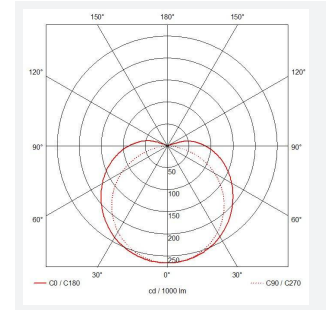

C-Cell COB LED Strip

C-Cell 24V 14W IP67 White PRO 4000K 5m
Code: C/24/04/67/01/40/S01/01

Category	LED Strip
Application	Hospitality, Residential, Retail
Specification	Architectural

PRODUCT FEATURES

- C-CELL dot-free LED strip suitable for residential, hospitality and retail applications
- Single colour, RGB and tunable white flexible LED strip with self-adhesive back
- Large strip pack sizes and multiple connector packs offers great time saving and ease when working on a large scale project. Joint and connection accessories sold separately
- Continuous phosphor, uniform dot-free output provides seamless light output for enhanced aesthetic appearance and allows product to be showcased as main lighting source, offering great installation versatility
- Fast fit plug and play connections remove the need for time consuming soldering of joints
- High CRI 90 ensures the highest quality white light output
- 308

GENERAL INFORMATION	
Wattage	14W/m
Lumens Delivered	1400lm/m
Lm/W	100lm/W
Beam Angle	130
CRI	90
CCT	4000K
Input	24V
Operating Temp	-20°C - 45°C
SDCM	3
Product Weight without Packaging	0.27 kg

TECHNICAL INFORMATION	
Light Source	LED
IP Rating	IP67
Class Protection	3
Internal / External	Internal / External
Surface / Recessed / Suspended	Ceiling, Recessed, Wall
Lumen Depreciation	L70 50,000h
Warranty (Years)	5
CE Mark	Yes
Height	4 mm
LED Strip LEDs Per Metre	308