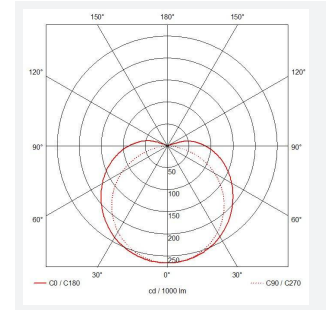

# C-Cell COB LED Strip

C-Cell 24V 14W IP67 White PRO 4000K 5m  
**Code: C/24/04/67/01/40/S01/01**

Category	LED Strip
Application	Hospitality, Residential, Retail
Specification	Architectural

GENERAL INFORMATION	
Wattage	14W/m
Lumens Delivered	1400lm/m
Lm/W	100lm/W
Beam Angle	130
CRI	90
CCT	4000K
Input	24V
Operating Temp	-20°C - 45°C
SDCM	3
Product Weight without Packaging	0.27 kg

TECHNICAL INFORMATION	
Light Source	LED
IP Rating	IP67
Class Protection	3
Internal / External	Internal / External
Surface / Recessed / Suspended	Ceiling, Recessed, Wall
Lumen Depreciation	L70 50,000h
Warranty (Years)	5
CE Mark	Yes
Height	4.5 mm
LED Strip LEDs Per Metre	308