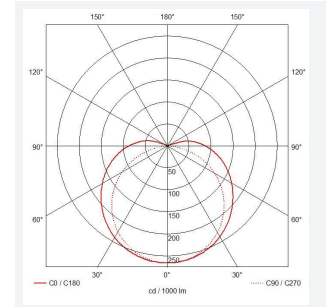

C-Cell COB LED Strip

C-Cell 24V 14W IP67 White PRO 3000K 30m
Code: C/24/04/67/01/30/S03/01

Category	LED Strip
Application	Hospitality, Residential, Retail
Specification	Architectural

PRODUCT FEATURES

- C-CELL dot-free LED strip suitable for residential, hospitality and retail applications
- Single colour, RGB and tunable white flexible LED strip with self-adhesive back
- Large strip pack sizes and multiple connector packs offers great time saving and ease when working on a large scale project. Joint and connection accessories sold separately
- Continuous phosphor, uniform dot-free output provides seamless light output for enhanced aesthetic appearance and allows product to be showcased as main lighting source, offering great installation versatility
- Fast fit plug and play connections remove the need for time consuming soldering of joints
- High CRI 90 ensures the highest quality white light output
- 308

GENERAL INFORMATION	
Wattage	14W/m
Lumens Delivered	1200lm/m
Lm/W	90lm/W
Beam Angle	130
CRI	90
CCT	3000K
Input	24V
Operating Temp	-20°C - 45°C
SDCM	3
Product Weight without Packaging	1.52 kg

TECHNICAL INFORMATION	
Light Source	LED
IP Rating	IP67
Class Protection	3
Internal / External	Internal / External
Surface / Recessed / Suspended	Ceiling, Recessed, Wall
Lumen Depreciation	L70 50,000h
Warranty (Years)	5
CE Mark	Yes
Height	4 mm
LED Strip LEDs Per Metre	308