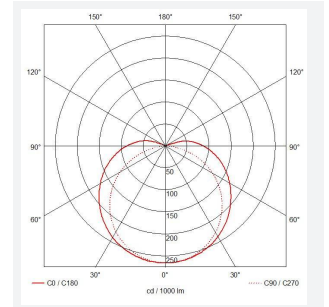

# C-Cell COB LED Strip

C-Cell 24V 14W IP67 White PRO 3000K 30m  
**Code: C/24/04/67/01/30/S03/01**

Category	LED Strip
Application	Hospitality, Residential, Retail
Specification	Architectural

- C-CELL dot-free LED strip suitable for residential, hospitality and retail applications
- Single colour, RGB and tunable white flexible LED strip with self-adhesive back
- Large strip pack sizes and multiple connector packs offers great time saving and ease when working on a large scale project. Joint and connection accessories sold separately
- Continuous phosphor, uniform dot-free output provides seamless light output for enhanced aesthetic appearance and allows product to be showcased as main lighting source, offering great installation versatility
- Fast fit plug and play connections remove the need for time consuming soldering of joints
- High CRI 90 ensures the highest quality white light output
- 308

GENERAL INFORMATION	
Wattage	14W/m
Lumens Delivered	1200lm/m
Lm/W	90lm/W
Beam Angle	130
CRI	90
CCT	3000K
Input	24V
Operating Temp	-20°C - 45°C
SDCM	3
Product Weight without Packaging	1.52 kg

TECHNICAL INFORMATION	
Light Source	LED
IP Rating	IP67
Class Protection	3
Internal / External	Internal / External
Surface / Recessed / Suspended	Ceiling, Recessed, Wall
Lumen Depreciation	L70 50,000h
Warranty (Years)	5
CE Mark	Yes
Height	4.5 mm
LED Strip LEDs Per Metre	308