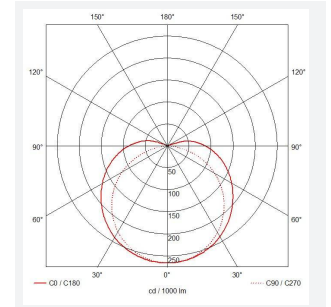

C-Cell COB LED Strip

C-Cell 24V 14W IP67 White PRO 3000K 10m
Code: C/24/04/67/01/30/S02/01

Category	LED Strip
Application	Hospitality, Residential, Retail
Specification	Architectural

PRODUCT FEATURES

- C-CELL dot-free LED strip suitable for residential, hospitality and retail applications
- Single colour, RGB and tunable white flexible LED strip with self-adhesive back
- Large strip pack sizes and multiple connector packs offers great time saving and ease when working on a large scale project. Joint and connection accessories sold separately
- Continuous phosphor, uniform dot-free output provides seamless light output for enhanced aesthetic appearance and allows product to be showcased as main lighting source, offering great installation versatility
- Fast fit plug and play connections remove the need for time consuming soldering of joints
- High CRI 90 ensures the highest quality white light output
- 308

GENERAL INFORMATION

Wattage	14W/m
Lumens Delivered	1200lm/m
Lm/W	90lm/W
Beam Angle	130
CRI	90
CCT	3000K
Input	24V
Operating Temp	-20°C - 45°C
SDCM	3
Product Weight without Packaging	0.54 kg

TECHNICAL INFORMATION

Light Source	LED
IP Rating	IP67
Class Protection	3
Internal / External	Internal / External
Surface / Recessed / Suspended	Ceiling, Recessed, Wall
Lumen Depreciation	L70 50,000h
Warranty (Years)	5
CE Mark	Yes
Height	4 mm
LED Strip LEDs Per Metre	308