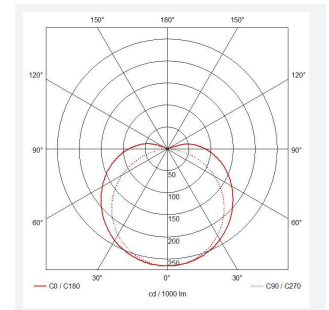

# C-Cell COB LED Strip

C-Cell 24V 14W IP67 White PRO 3000K 10m  
**Code: C/24/04/67/01/30/S02/01**

Category	LED Strip
Application	Hospitality, Residential, Retail
Specification	Architectural

- C-CELL dot-free LED strip suitable for residential, hospitality and retail applications
- Single colour, RGB and tunable white flexible LED strip with self-adhesive back
- Large strip pack sizes and multiple connector packs offers great time saving and ease when working on a large scale project. Joint and connection accessories sold separately
- Continuous phosphor, uniform dot-free output provides seamless light output for enhanced aesthetic appearance and allows product to be showcased as main lighting source, offering great installation versatility
- Fast fit plug and play connections remove the need for time consuming soldering of joints
- High CRI 90 ensures the highest quality white light output
- 308

GENERAL INFORMATION	
Wattage	14W/m
Lumens Delivered	1200lm/m
Lm/W	90lm/W
Beam Angle	130
CRI	90
CCT	3000K
Input	24V
Operating Temp	-20°C - 45°C
SDCM	3
Product Weight without Packaging	0.54 kg

TECHNICAL INFORMATION	
Light Source	LED
IP Rating	IP67
Class Protection	3
Internal / External	Internal / External
Surface / Recessed / Suspended	Ceiling, Recessed, Wall
Lumen Depreciation	L70 50,000h
Warranty (Years)	5
CE Mark	Yes
Height	4.5 mm
LED Strip LEDs Per Metre	308