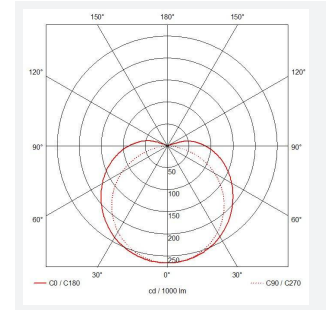

C-Cell COB LED Strip

C-Cell 24V 14W IP67 White PRO 3000K 10m
Code: C/24/04/67/01/30/S02/01

Category	LED Strip
Application	Hospitality, Residential, Retail
Specification	Architectural

PRODUCT FEATURES

- C-CELL dot-free LED strip suitable for residential, hospitality and retail applications
- Single colour, RGB and tunable white flexible LED strip with self-adhesive back
- Large strip pack sizes and multiple connector packs offers great time saving and ease when working on a large scale project. Joint and connection accessories sold separately
- Continuous phosphor, uniform dot-free output provides seamless light output for enhanced aesthetic appearance and allows product to be showcased as main lighting source, offering great installation versatility
- Fast fit plug and play connections remove the need for time consuming soldering of joints
- High CRI 90 ensures the highest quality white light output
- 308

GENERAL INFORMATION	
Wattage	14W/m
Lumens Delivered	1200lm/m
Lm/W	90lm/W
Beam Angle	130
CRI	90
CCT	3000K
Input	24V
Operating Temp	-20°C - 45°C
SDCM	3
Product Weight without Packaging	0.54 kg

TECHNICAL INFORMATION	
Light Source	LED
IP Rating	IP67
Class Protection	3
Internal / External	Internal / External
Surface / Recessed / Suspended	Ceiling, Recessed, Wall
Lumen Depreciation	L70 50,000h
Warranty (Years)	5
CE Mark	Yes
Height	4.5 mm
LED Strip LEDs Per Metre	308