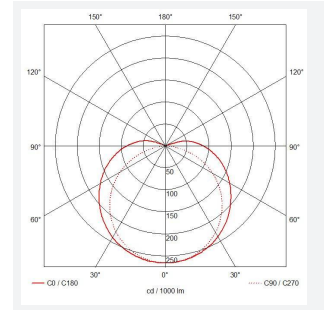

# C-Cell COB LED Strip

C-Cell 24V 14W IP67 White PRO 3000K 5m  
**Code: C/24/04/67/01/30/S01/01**

<b>Category</b>	LED Strip
<b>Application</b>	Hospitality, Residential, Retail
<b>Specification</b>	Architectural

### GENERAL INFORMATION

Wattage	14W/m
Lumens Delivered	1200lm/m
Lm/W	90lm/W
Beam Angle	130
CRI	90
CCT	3000K
Input	24V
Operating Temp	-20°C - 45°C
SDCM	3
Product Weight without Packaging	0.27 kg

### TECHNICAL INFORMATION

Light Source	LED
IP Rating	IP67
Class Protection	3
Internal / External	Internal / External
Surface / Recessed / Suspended	Ceiling, Recessed, Wall
Lumen Depreciation	L70 50,000h
Warranty (Years)	5
CE Mark	Yes
Height	4 mm
LED Strip LEDs Per Metre	308