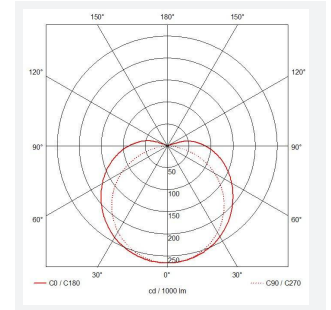

C-Cell COB LED Strip

C-Cell 24V 14W IP67 White PRO 3000K 5m
Code: C/24/04/67/01/30/S01/01

Category	LED Strip
Application	Hospitality, Residential, Retail
Specification	Architectural

PRODUCT FEATURES

- C-CELL dot-free LED strip suitable for residential, hospitality and retail applications
- Single colour, RGB and tunable white flexible LED strip with self-adhesive back
- Large strip pack sizes and multiple connector packs offers great time saving and ease when working on a large scale project. Joint and connection accessories sold separately
- Continuous phosphor, uniform dot-free output provides seamless light output for enhanced aesthetic appearance and allows product to be showcased as main lighting source, offering great installation versatility
- Fast fit plug and play connections remove the need for time consuming soldering of joints
- High CRI 90 ensures the highest quality white light output
- 308

GENERAL INFORMATION	
Wattage	14W/m
Lumens Delivered	1200lm/m
Lm/W	90lm/W
Beam Angle	130
CRI	90
CCT	3000K
Input	24V
Operating Temp	-20°C - 45°C
SDCM	3
Product Weight without Packaging	0.27 kg

TECHNICAL INFORMATION	
Light Source	LED
IP Rating	IP67
Class Protection	3
Internal / External	Internal / External
Surface / Recessed / Suspended	Ceiling, Recessed, Wall
Lumen Depreciation	L70 50,000h
Warranty (Years)	5
CE Mark	Yes
Height	4.5 mm
LED Strip LEDs Per Metre	308