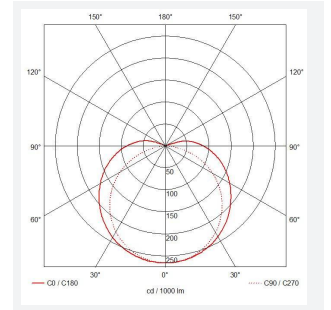

C-Cell COB LED Strip

C-Cell 24V 14W IP67 White PRO 3000K 5m
Code: C/24/04/67/01/30/S01/01

Category	LED Strip
Application	Hospitality, Residential, Retail
Specification	Architectural

PRODUCT FEATURES

- C-CELL dot-free LED strip suitable for residential, hospitality and retail applications
- Single colour, RGB and tunable white flexible LED strip with self-adhesive back
- Large strip pack sizes and multiple connector packs offers great time saving and ease when working on a large scale project. Joint and connection accessories sold separately
- Continuous phosphor, uniform dot-free output provides seamless light output for enhanced aesthetic appearance and allows product to be showcased as main lighting source, offering great installation versatility
- Fast fit plug and play connections remove the need for time consuming soldering of joints
- High CRI 90 ensures the highest quality white light output
- 308

GENERAL INFORMATION

Wattage	14W/m
Lumens Delivered	1200lm/m
Lm/W	90lm/W
Beam Angle	130
CRI	90
CCT	3000K
Input	24V
Operating Temp	-20°C - 45°C
SDCM	3
Product Weight without Packaging	0.27 kg

TECHNICAL INFORMATION

Light Source	LED
IP Rating	IP67
Class Protection	3
Internal / External	Internal / External
Surface / Recessed / Suspended	Ceiling, Recessed, Wall
Lumen Depreciation	L70 50,000h
Warranty (Years)	5
CE Mark	Yes
Height	4.5 mm
LED Strip LEDs Per Metre	308