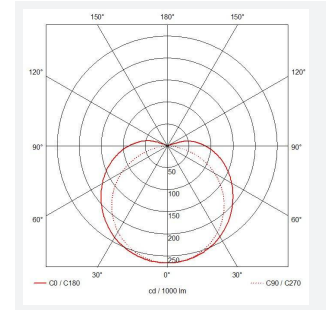

C-Cell COB LED Strip

C-Cell 24V 14W IP67 White PRO 2700K 30m
Code: C/24/04/67/01/27/S03/01

Category	LED Strip
Application	Hospitality, Residential, Retail
Specification	Architectural

PRODUCT FEATURES

- C-CELL dot-free LED strip suitable for residential, hospitality and retail applications
- Single colour, RGB and tunable white flexible LED strip with self-adhesive back
- Large strip pack sizes and multiple connector packs offers great time saving and ease when working on a large scale project. Joint and connection accessories sold separately
- Continuous phosphor, uniform dot-free output provides seamless light output for enhanced aesthetic appearance and allows product to be showcased as main lighting source, offering great installation versatility
- Fast fit plug and play connections remove the need for time consuming soldering of joints
- High CRI 90 ensures the highest quality white light output
- 308

GENERAL INFORMATION	
Wattage	14W/m
Lumens Delivered	1200lm/m
Lm/W	90lm/W
Beam Angle	130
CRI	90
CCT	2700K
Input	24V
Operating Temp	-20°C - 45°C
SDCM	3
Product Weight without Packaging	1.52 kg

TECHNICAL INFORMATION	
Light Source	LED
IP Rating	IP67
Class Protection	3
Internal / External	Internal / External
Surface / Recessed / Suspended	Ceiling, Recessed, Wall
Lumen Depreciation	L70 50,000h
Warranty (Years)	5
CE Mark	Yes
Height	4.5 mm
LED Strip LEDs Per Metre	308