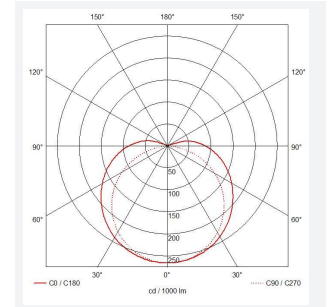

# C-Cell COB LED Strip

C-Cell 24V 14W IP67 White PRO 2700K 30m  
**Code: C/24/04/67/01/27/S03/01**

<b>Category</b>	LED Strip
<b>Application</b>	Hospitality, Residential, Retail
<b>Specification</b>	Architectural

GENERAL INFORMATION	
Wattage	14W/m
Lumens Delivered	1200lm/m
Lm/W	90lm/W
Beam Angle	130
CRI	90
CCT	2700K
Input	24V
Operating Temp	-20°C - 45°C
SDCM	3
Product Weight without Packaging	1.52 kg

TECHNICAL INFORMATION	
Light Source	LED
IP Rating	IP67
Class Protection	3
Internal / External	Internal / External
Surface / Recessed / Suspended	Ceiling, Recessed, Wall
Lumen Depreciation	L70 50,000h
Warranty (Years)	5
CE Mark	Yes
Height	4 mm
LED Strip LEDs Per Metre	308