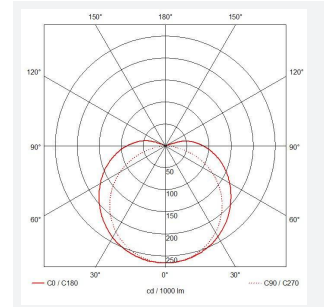

C-Cell COB LED Strip

C-Cell 24V 14W IP67 White PRO 2700K 10m
Code: C/24/04/67/01/27/S02/01

Category	LED Strip
Application	Hospitality, Residential, Retail
Specification	Architectural

PRODUCT FEATURES

- C-CELL dot-free LED strip suitable for residential, hospitality and retail applications
- Single colour, RGB and tunable white flexible LED strip with self-adhesive back
- Large strip pack sizes and multiple connector packs offers great time saving and ease when working on a large scale project. Joint and connection accessories sold separately
- Continuous phosphor, uniform dot-free output provides seamless light output for enhanced aesthetic appearance and allows product to be showcased as main lighting source, offering great installation versatility
- Fast fit plug and play connections remove the need for time consuming soldering of joints
- High CRI 90 ensures the highest quality white light output
- 308

GENERAL INFORMATION	
Wattage	14W/m
Lumens Delivered	1200lm/m
Lm/W	90lm/W
Beam Angle	130
CRI	90
CCT	2700K
Input	24V
Operating Temp	-20°C - 45°C
SDCM	3
Product Weight without Packaging	0.54 kg

TECHNICAL INFORMATION	
Light Source	LED
IP Rating	IP67
Class Protection	3
Internal / External	Internal / External
Surface / Recessed / Suspended	Ceiling, Recessed, Wall
Lumen Depreciation	L70 50,000h
Warranty (Years)	5
CE Mark	Yes
Height	4 mm
LED Strip LEDs Per Metre	308