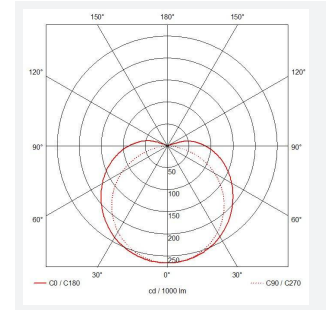

# C-Cell COB LED Strip

C-Cell 24V 14W IP67 White PRO 2700K 10m  
**Code: C/24/04/67/01/27/S02/01**

Category	LED Strip
Application	Hospitality, Residential, Retail
Specification	Architectural

### GENERAL INFORMATION

Wattage	14W/m
Lumens Delivered	1200lm/m
Lm/W	90lm/W
Beam Angle	130
CRI	90
CCT	2700K
Input	24V
Operating Temp	-20°C - 45°C
SDCM	3
Product Weight without Packaging	0.54 kg

### TECHNICAL INFORMATION

Light Source	LED
IP Rating	IP67
Class Protection	3
Internal / External	Internal / External
Surface / Recessed / Suspended	Ceiling, Recessed, Wall
Lumen Depreciation	L70 50,000h
Warranty (Years)	5
CE Mark	Yes
Height	4.5 mm
LED Strip LEDs Per Metre	308