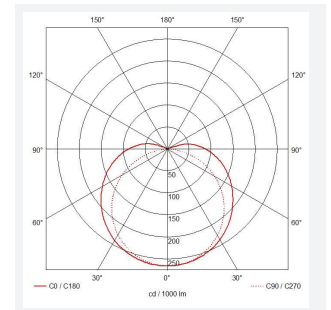

# C-Cell COB LED Strip

C-Cell 24V 14W IP67 White PRO 2700K 10m  
**Code: C/24/04/67/01/27/S02/01**

Category	LED Strip
Application	Hospitality, Residential, Retail
Specification	Architectural

- C-CELL dot-free LED strip suitable for residential, hospitality and retail applications
- Single colour, RGB and tunable white flexible LED strip with self-adhesive back
- Large strip pack sizes and multiple connector packs offers great time saving and ease when working on a large scale project. Joint and connection accessories sold separately
- Continuous phosphor, uniform dot-free output provides seamless light output for enhanced aesthetic appearance and allows product to be showcased as main lighting source, offering great installation versatility
- Fast fit plug and play connections remove the need for time consuming soldering of joints
- High CRI 90 ensures the highest quality white light output
- 308

GENERAL INFORMATION	
Wattage	14W/m
Lumens Delivered	1200lm/m
Lm/W	90lm/W
Beam Angle	130
CRI	90
CCT	2700K
Input	24V
Operating Temp	-20°C - 45°C
SDCM	3
Product Weight without Packaging	0.54 kg

TECHNICAL INFORMATION	
Light Source	LED
IP Rating	IP67
Class Protection	3
Internal / External	Internal / External
Surface / Recessed / Suspended	Ceiling, Recessed, Wall
Lumen Depreciation	L70 50,000h
Warranty (Years)	5
CE Mark	Yes
Height	4.5 mm
LED Strip LEDs Per Metre	308