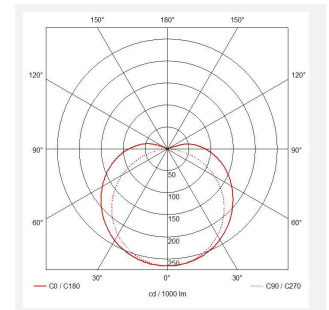

C-Cell COB LED Strip

C-Cell 24V 14W IP67 White PRO 2700K 5m
Code: C/24/04/67/01/27/S01/01

Category	LED Strip
Application	Hospitality, Residential, Retail
Specification	Architectural

PRODUCT FEATURES

- C-CELL dot-free LED strip suitable for residential, hospitality and retail applications
- Single colour, RGB and tunable white flexible LED strip with self-adhesive back
- Large strip pack sizes and multiple connector packs offers great time saving and ease when working on a large scale project. Joint and connection accessories sold separately
- Continuous phosphor, uniform dot-free output provides seamless light output for enhanced aesthetic appearance and allows product to be showcased as main lighting source, offering great installation versatility
- Fast fit plug and play connections remove the need for time consuming soldering of joints
- High CRI 90 ensures the highest quality white light output
- 308

GENERAL INFORMATION	
Wattage	14W/m
Lumens Delivered	1200lm/m
Lm/W	90lm/W
Beam Angle	130
CRI	90
CCT	2700K
Input	24V
Operating Temp	-20°C - 45°C
SDCM	3
Product Weight without Packaging	0.27 kg

TECHNICAL INFORMATION	
Light Source	LED
IP Rating	IP67
Class Protection	3
Internal / External	Internal / External
Surface / Recessed / Suspended	Ceiling, Recessed, Wall
Lumen Depreciation	L70 50,000h
Warranty (Years)	5
CE Mark	Yes
Height	4.5 mm
LED Strip LEDs Per Metre	308