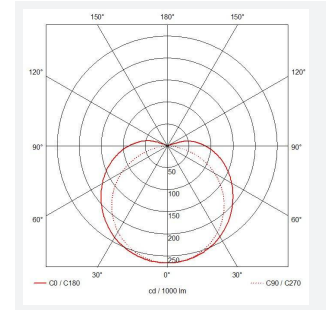

# C-Cell COB LED Strip

C-Cell 24V 14W IP67 White PRO 2700K 5m  
**Code: C/24/04/67/01/27/S01/01**

Category	LED Strip
Application	Hospitality, Residential, Retail
Specification	Architectural

GENERAL INFORMATION	
Wattage	14W/m
Lumens Delivered	1200lm/m
Lm/W	90lm/W
Beam Angle	130
CRI	90
CCT	2700K
Input	24V
Operating Temp	-20°C - 45°C
SDCM	3
Product Weight without Packaging	0.27 kg

TECHNICAL INFORMATION	
Light Source	LED
IP Rating	IP67
Class Protection	3
Internal / External	Internal / External
Surface / Recessed / Suspended	Ceiling, Recessed, Wall
Lumen Depreciation	L70 50,000h
Warranty (Years)	5
CE Mark	Yes
Height	4.5 mm
LED Strip LEDs Per Metre	308