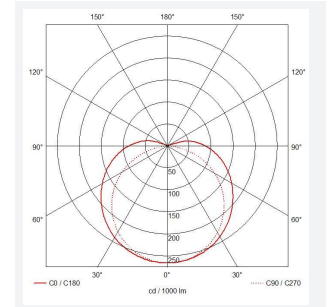

C-Cell COB LED Strip

C-Cell 24V 14W IP67 White PRO 2200K 30m
Code: C/24/04/67/01/22/S03/01

Category	LED Strip
Application	Hospitality, Residential, Retail
Specification	Architectural

PRODUCT FEATURES

- C-CELL dot-free LED strip suitable for residential, hospitality and retail applications
- Single colour, RGB and tunable white flexible LED strip with self-adhesive back
- Large strip pack sizes and multiple connector packs offers great time saving and ease when working on a large scale project. Joint and connection accessories sold separately
- Continuous phosphor, uniform dot-free output provides seamless light output for enhanced aesthetic appearance and allows product to be showcased as main lighting source, offering great installation versatility
- Fast fit plug and play connections remove the need for time consuming soldering of joints
- High CRI 90 ensures the highest quality white light output
- 308

GENERAL INFORMATION

Wattage	14W/m
Lumens Delivered	1150lm/m
Lm/W	86lm/W
Beam Angle	130
CRI	90
CCT	2200K
Input	24V
Operating Temp	-20°C - 45°C
SDCM	3
Product Weight without Packaging	1.52 kg

TECHNICAL INFORMATION

Light Source	LED
IP Rating	IP67
Class Protection	3
Internal / External	Internal / External
Surface / Recessed / Suspended	Ceiling, Recessed, Wall
Lumen Depreciation	L70 50,000h
Warranty (Years)	5
CE Mark	Yes
Height	4 mm
LED Strip LEDs Per Metre	308