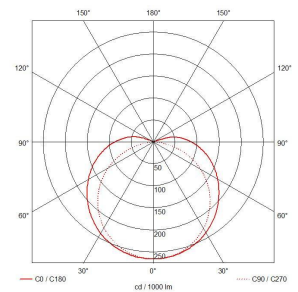

C-Cell COB LED Strip

C-Cell 24V 14W IP67 White PRO 2200K 30m
Code: C/24/04/67/01/22/S03/01

Category	LED Strip
Application	Hospitality, Residential, Retail
Specification	Architectural

- C-CELL dot-free LED strip suitable for residential, hospitality and retail applications
- Single colour flexible LED strip with self-adhesive back
- Large strip pack sizes and multiple connector packs offers great time saving and ease when working on a large scale project. Joint and connection accessories sold separately

- Continuous phosphor, uniform dot-free output provides seamless light output for enhanced aesthetic appearance and allows product to be showcased as main lighting source, offering great installation versatility
- Fast fit plug and play connections remove the need for time consuming soldering of joints
- High CRI 90 ensures the highest quality white light output
- 308

GENERAL INFORMATION	
Wattage	14W/m
Lumens Delivered	1150lm/m
Lm/W	86lm/W
Beam Angle	130
CRI	90
CCT	2200K
Input	24V
Operating Temp	-20°C - 45°C
SDCM	3
Product Weight without Packaging	1.52 kg

TECHNICAL INFORMATION	
Light Source	LED
IP Rating	IP67
Class Protection	3
Internal / External	Internal / External
Surface / Recessed / Suspended	Ceiling, Recessed, Wall
Lumen Depreciation	L70 50,000h
Warranty (Years)	5
CE Mark	Yes
Height	4 mm
LED Strip LEDs Per Metre	308