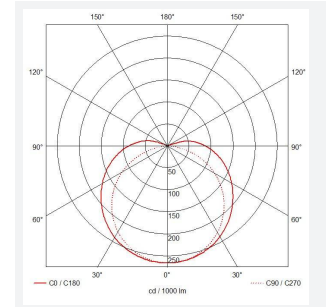

C-Cell COB LED Strip

C-Cell 24V 14W IP67 White PRO 2200K 30m
Code: C/24/04/67/01/22/S03/01

Category	LED Strip
Application	Hospitality, Residential, Retail
Specification	Architectural

- C-CELL dot-free LED strip suitable for residential, hospitality and retail applications
- Single colour, RGB and tunable white flexible LED strip with self-adhesive back
- Large strip pack sizes and multiple connector packs offers great time saving and ease when working on a large scale project. Joint and connection accessories sold separately
- Continuous phosphor, uniform dot-free output provides seamless light output for enhanced aesthetic appearance and allows product to be showcased as main lighting source, offering great installation versatility
- Fast fit plug and play connections remove the need for time consuming soldering of joints
- High CRI 90 ensures the highest quality white light output
- 308

GENERAL INFORMATION	
Wattage	14W/m
Lumens Delivered	1150lm/m
Lm/W	86lm/W
Beam Angle	130
CRI	90
CCT	2200K
Input	24V
Operating Temp	-20°C - 45°C
SDCM	3
Product Weight without Packaging	1.52 kg

TECHNICAL INFORMATION	
Light Source	LED
IP Rating	IP67
Class Protection	3
Internal / External	Internal / External
Surface / Recessed / Suspended	Ceiling, Recessed, Wall
Lumen Depreciation	L70 50,000h
Warranty (Years)	5
CE Mark	Yes
Height	4.5 mm
LED Strip LEDs Per Metre	308