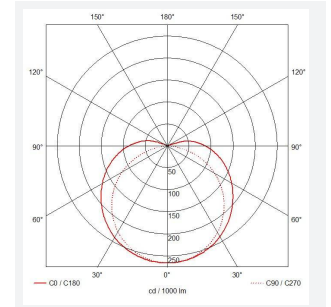

# C-Cell COB LED Strip

C-Cell 24V 14W IP67 White PRO 2200K 30m  
**Code: C/24/04/67/01/22/S03/01**

Category	LED Strip
Application	Hospitality, Residential, Retail
Specification	Architectural

### GENERAL INFORMATION

Wattage	14W/m
Lumens Delivered	1150lm/m
Lm/W	86lm/W
Beam Angle	130
CRI	90
CCT	2200K
Input	24V
Operating Temp	-20°C - 45°C
SDCM	3
Product Weight without Packaging	1.52 kg

### TECHNICAL INFORMATION

Light Source	LED
IP Rating	IP67
Class Protection	3
Internal / External	Internal / External
Surface / Recessed / Suspended	Ceiling, Recessed, Wall
Lumen Depreciation	L70 50,000h
Warranty (Years)	5
CE Mark	Yes
Height	4.5 mm
LED Strip LEDs Per Metre	308