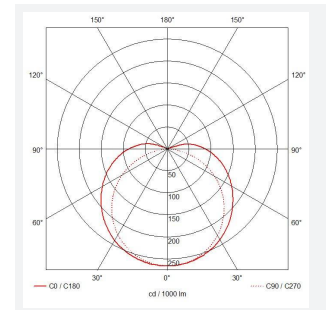

C-Cell COB LED Strip

C-Cell 24V 14W IP67 WhitePRO 2200K 10m
Code: C/24/04/67/01/22/S02/01

Category	LED Strip
Application	Hospitality, Residential, Retail
Specification	Architectural

PRODUCT FEATURES

- C-CELL dot-free LED strip suitable for residential, hospitality and retail applications
- Single colour, RGB and tunable white flexible LED strip with self-adhesive back
- Large strip pack sizes and multiple connector packs offers great time saving and ease when working on a large scale project. Joint and connection accessories sold separately
- Continuous phosphor, uniform dot-free output provides seamless light output for enhanced aesthetic appearance and allows product to be showcased as main lighting source, offering great installation versatility
- Fast fit plug and play connections remove the need for time consuming soldering of joints
- High CRI 90 ensures the highest quality white light output
- 308

GENERAL INFORMATION

Wattage	14W/m
Lumens Delivered	1150lm/m
Lm/W	86lm/W
Beam Angle	130
CRI	90
CCT	2200K
Input	24V
Operating Temp	-20°C - 45°C
SDCM	3
Product Weight without Packaging	0.54 kg

TECHNICAL INFORMATION

Light Source	LED
IP Rating	IP67
Class Protection	3
Internal / External	Internal / External
Surface / Recessed / Suspended	Ceiling, Recessed, Wall
Lumen Depreciation	L70 50,000h
Warranty (Years)	5
CE Mark	Yes
Height	4.5 mm
LED Strip LEDs Per Metre	308