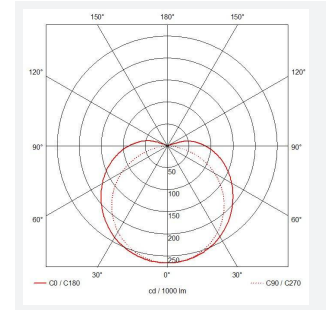

C-Cell COB LED Strip

C-Cell 24V 14W IP67 WhitePRO 2200K 10m
Code: C/24/04/67/01/22/S02/01

Category	LED Strip
Application	Hospitality, Residential, Retail
Specification	Architectural

PRODUCT FEATURES

- C-CELL dot-free LED strip suitable for residential, hospitality and retail applications
- Single colour, RGB and tunable white flexible LED strip with self-adhesive back
- Large strip pack sizes and multiple connector packs offers great time saving and ease when working on a large scale project. Joint and connection accessories sold separately
- Continuous phosphor, uniform dot-free output provides seamless light output for enhanced aesthetic appearance and allows product to be showcased as main lighting source, offering great installation versatility
- Fast fit plug and play connections remove the need for time consuming soldering of joints
- High CRI 90 ensures the highest quality white light output
- 308

GENERAL INFORMATION

Wattage	14W/m
Lumens Delivered	1150lm/m
Lm/W	86lm/W
Beam Angle	130
CRI	90
CCT	2200K
Input	24V
Operating Temp	-20°C - 45°C
SDCM	3
Product Weight without Packaging	0.54 kg

TECHNICAL INFORMATION

Light Source	LED
IP Rating	IP67
Class Protection	3
Internal / External	Internal / External
Surface / Recessed / Suspended	Ceiling, Recessed, Wall
Lumen Depreciation	L70 50,000h
Warranty (Years)	5
CE Mark	Yes
Height	4.5 mm
LED Strip LEDs Per Metre	308