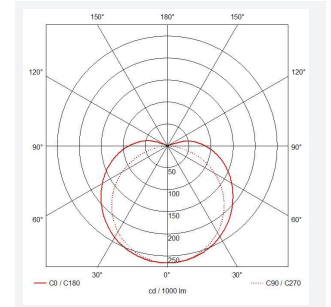

C-Cell COB LED Strip

C-Cell 24V 14W IP67 WhitePRO 2200K 10m
Code: C/24/04/67/01/22/S02/01

Category	LED Strip
Application	Hospitality, Residential, Retail
Specification	Architectural

PRODUCT FEATURES

- C-CELL dot-free LED strip suitable for residential, hospitality and retail applications
- Single colour, RGB and tunable white flexible LED strip with self-adhesive back
- Large strip pack sizes and multiple connector packs offers great time saving and ease when working on a large scale project. Joint and connection accessories sold separately
- Continuous phosphor, uniform dot-free output provides seamless light output for enhanced aesthetic appearance and allows product to be showcased as main lighting source, offering great installation versatility
- Fast fit plug and play connections remove the need for time consuming soldering of joints
- High CRI 90 ensures the highest quality white light output
- 308

GENERAL INFORMATION	
Wattage	14W/m
Lumens Delivered	1150lm/m
Lm/W	86lm/W
Beam Angle	130
CRI	90
CCT	2200K
Input	24V
Operating Temp	-20°C - 45°C
SDCM	3
Product Weight without Packaging	0.54 kg

TECHNICAL INFORMATION	
Light Source	LED
IP Rating	IP67
Class Protection	3
Internal / External	Internal / External
Surface / Recessed / Suspended	Ceiling, Recessed, Wall
Lumen Depreciation	L70 50,000h
Warranty (Years)	5
CE Mark	Yes
Height	4 mm
LED Strip LEDs Per Metre	308