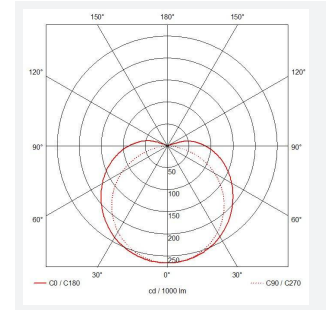

C-Cell COB LED Strip

C-Cell 24V 14W IP67 White PRO 2200K 5m
Code: C/24/04/67/01/22/S01/01

Category	LED Strip
Application	Hospitality, Residential, Retail
Specification	Architectural

PRODUCT FEATURES

- C-CELL dot-free LED strip suitable for residential, hospitality and retail applications
- Single colour, RGB and tunable white flexible LED strip with self-adhesive back
- Large strip pack sizes and multiple connector packs offers great time saving and ease when working on a large scale project. Joint and connection accessories sold separately
- Continuous phosphor, uniform dot-free output provides seamless light output for enhanced aesthetic appearance and allows product to be showcased as main lighting source, offering great installation versatility
- Fast fit plug and play connections remove the need for time consuming soldering of joints
- High CRI 90 ensures the highest quality white light output
- 308

GENERAL INFORMATION

Wattage	14W/m
Lumens Delivered	1150lm/m
Lm/W	86lm/W
Beam Angle	130
CRI	90
CCT	2200K
Input	24V
Operating Temp	-20°C - 45°C
SDCM	3
Product Weight without Packaging	0.27 kg

TECHNICAL INFORMATION

Light Source	LED
IP Rating	IP67
Class Protection	3
Internal / External	Internal / External
Surface / Recessed / Suspended	Ceiling, Recessed, Wall
Lumen Depreciation	L70 50,000h
Warranty (Years)	5
CE Mark	Yes
Height	4.5 mm
LED Strip LEDs Per Metre	308