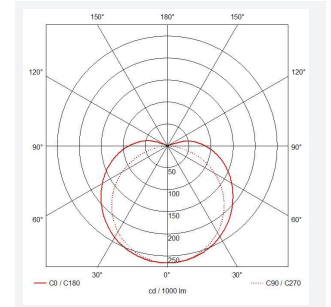

C-Cell COB LED Strip

C-Cell 24V 14W IP67 White PRO 2200K 5m
Code: C/24/04/67/01/22/S01/01

Category	LED Strip
Application	Hospitality, Residential, Retail
Specification	Architectural

PRODUCT FEATURES

- C-CELL dot-free LED strip suitable for residential, hospitality and retail applications
- Single colour, RGB and tunable white flexible LED strip with self-adhesive back
- Large strip pack sizes and multiple connector packs offers great time saving and ease when working on a large scale project. Joint and connection accessories sold separately
- Continuous phosphor, uniform dot-free output provides seamless light output for enhanced aesthetic appearance and allows product to be showcased as main lighting source, offering great installation versatility
- Fast fit plug and play connections remove the need for time consuming soldering of joints
- High CRI 90 ensures the highest quality white light output
- 308

GENERAL INFORMATION

Wattage	14W/m
Lumens Delivered	1150lm/m
Lm/W	86lm/W
Beam Angle	130
CRI	90
CCT	2200K
Input	24V
Operating Temp	-20°C - 45°C
SDCM	3
Product Weight without Packaging	0.27 kg

TECHNICAL INFORMATION

Light Source	LED
IP Rating	IP67
Class Protection	3
Internal / External	Internal / External
Surface / Recessed / Suspended	Ceiling, Recessed, Wall
Lumen Depreciation	L70 50,000h
Warranty (Years)	5
CE Mark	Yes
Height	4.5 mm
LED Strip LEDs Per Metre	308