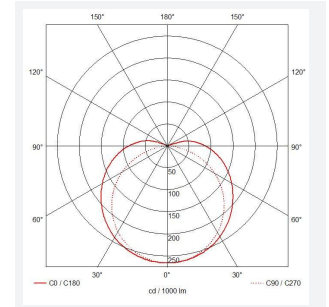

C-Cell COB LED Strip

C-Cell 24V 14W IP67 White PRO 2200K 5m
Code: C/24/04/67/01/22/S01/01

Category	LED Strip
Application	Hospitality, Residential, Retail
Specification	Architectural

PRODUCT FEATURES

- C-CELL dot-free LED strip suitable for residential, hospitality and retail applications
- Single colour, RGB and tunable white flexible LED strip with self-adhesive back
- Large strip pack sizes and multiple connector packs offers great time saving and ease when working on a large scale project. Joint and connection accessories sold separately
- Continuous phosphor, uniform dot-free output provides seamless light output for enhanced aesthetic appearance and allows product to be showcased as main lighting source, offering great installation versatility
- Fast fit plug and play connections remove the need for time consuming soldering of joints
- High CRI 90 ensures the highest quality white light output
- 308

GENERAL INFORMATION	
Wattage	14W/m
Lumens Delivered	1150lm/m
Lm/W	86lm/W
Beam Angle	130
CRI	90
CCT	2200K
Input	24V
Operating Temp	-20°C - 45°C
SDCM	3
Product Weight without Packaging	0.27 kg

TECHNICAL INFORMATION	
Light Source	LED
IP Rating	IP67
Class Protection	3
Internal / External	Internal / External
Surface / Recessed / Suspended	Ceiling, Recessed, Wall
Lumen Depreciation	L70 50,000h
Warranty (Years)	5
CE Mark	Yes
Height	4 mm
LED Strip LEDs Per Metre	308