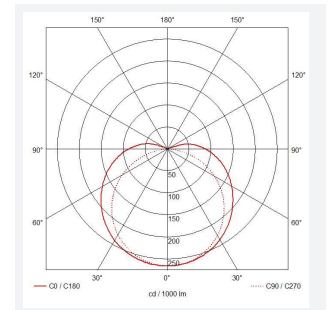

# C-Cell COB LED Strip

C-Cell 24V 14W IP20 RGB 50m  
**Code: C/24/04/20/03/00/S05/01**

Category	LED Strip
Application	Hospitality, Residential, Retail
Specification	Architectural

GENERAL INFORMATION	
Wattage	14W/m
Beam Angle	140
CCT	RGB
Input	24V
Operating Temp	-20°C - 45°C
Product Weight without Packaging	0.7 kg

TECHNICAL INFORMATION	
Light Source	LED
IP Rating	IP20
Class Protection	3
Internal / External	Internal
Surface / Recessed / Suspended	Ceiling, Recessed, Wall
Lumen Depreciation	L70 36,000h
Warranty (Years)	5
CE Mark	Yes
Height	2 mm
LED Strip LEDs Per Metre	840