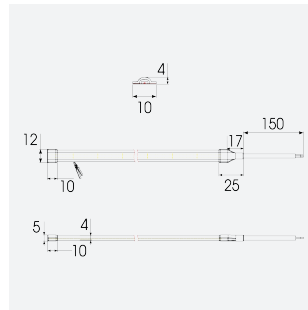

# C-Cell COB LED Strip

C-Cell 24V 14W IP20 RGB 50m  
**Code: C/24/04/20/03/00/S05/01**

Category	LED Strip
Application	Hospitality, Residential, Retail
Specification	Architectural

## PRODUCT FEATURES

- C-CELL dot-free LED strip suitable for residential, hospitality and retail applications
- Single colour, RGB and tunable white flexible LED strip with self-adhesive back
- Large strip pack sizes and multiple connector packs offers great time saving and ease when working on a large scale project. Joint and connection accessories sold separately
- Continuous phosphor, uniform dot-free output provides seamless light output for enhanced aesthetic appearance and allows product to be showcased as main lighting source, offering great installation versatility
- Fast fit plug and play connections remove the need for time consuming soldering of joints
- High CRI 90 ensures the highest quality white light output
- 840

GENERAL INFORMATION	
Wattage	14W/m
Beam Angle	140
CCT	RGB
Input	24V
Operating Temp	-20°C - 45°C
Product Weight without Packaging	0.7 kg

TECHNICAL INFORMATION	
Light Source	LED
IP Rating	IP20
Class Protection	3
Internal / External	Internal
Surface / Recessed / Suspended	Ceiling, Recessed, Wall
Lumen Depreciation	L70 36,000h
Warranty (Years)	5
CE Mark	Yes
Height	2 mm
LED Strip LEDs Per Metre	840