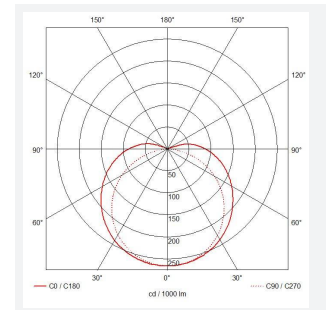

C-Cell COB LED Strip

C-Cell 24V 14W IP20 RGB 10m

Code: C/24/04/20/03/00/S02/01

Category	LED Strip
Application	Hospitality, Residential, Retail
Specification	Architectural

- C-CELL dot-free LED strip suitable for residential, hospitality and retail applications
- Single colour, RGB and tunable white flexible LED strip with self-adhesive back
- Large strip pack sizes and multiple connector packs offers great time saving and ease when working on a large scale project. Joint and connection accessories sold separately
- Continuous phosphor, uniform dot-free output provides seamless light output for enhanced aesthetic appearance and allows product to be showcased as main lighting source, offering great installation versatility
- Fast fit plug and play connections remove the need for time consuming soldering of joints
- High CRI 90 ensures the highest quality white light output
- 840

GENERAL INFORMATION	
Wattage	14W/m
Beam Angle	140
CCT	RGB
Input	24V
Operating Temp	-20°C - 45°C
Product Weight without Packaging	0.14 kg

TECHNICAL INFORMATION	
Light Source	LED
IP Rating	IP20
Class Protection	3
Internal / External	Internal
Surface / Recessed / Suspended	Ceiling, Recessed, Wall
Lumen Depreciation	L70 36,000h
Warranty (Years)	5
CE Mark	Yes
Height	2 mm
LED Strip LEDs Per Metre	840