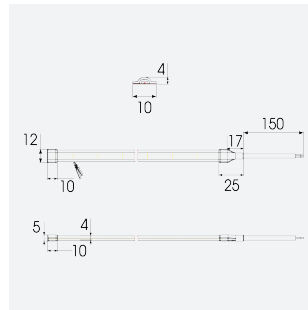

C-Cell COB LED Strip

C-Cell 24V 14W IP20 RGB 10m

Code: C/24/04/20/03/00/S02/01

Category	LED Strip
Application	Hospitality, Residential, Retail
Specification	Architectural

- C-CELL dot-free LED strip suitable for residential, hospitality and retail applications
- Single colour, RGB and tunable white flexible LED strip with self-adhesive back
- Large strip pack sizes and multiple connector packs offers great time saving and ease when working on a large scale project. Joint and connection accessories sold separately
- Continuous phosphor, uniform dot-free output provides seamless light output for enhanced aesthetic appearance and allows product to be showcased as main lighting source, offering great installation versatility
- Fast fit plug and play connections remove the need for time consuming soldering of joints
- High CRI 90 ensures the highest quality white light output
- 840

GENERAL INFORMATION	
Wattage	14W/m
Beam Angle	140
CCT	RGB
Input	24V
Operating Temp	-20°C - 45°C
Product Weight without Packaging	0.14 kg

TECHNICAL INFORMATION	
Light Source	LED
IP Rating	IP20
Class Protection	3
Internal / External	Internal
Surface / Recessed / Suspended	Ceiling, Recessed, Wall
Lumen Depreciation	L70 36,000h
Warranty (Years)	5
CE Mark	Yes
Height	2 mm
LED Strip LEDs Per Metre	840