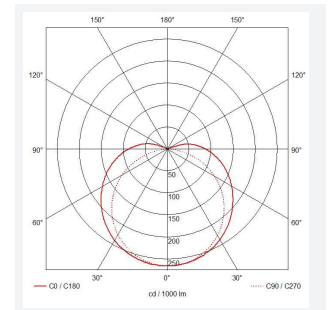

C-Cell COB LED Strip

C-Cell 24V 14W IP20 RGB 5m

Code: C/24/04/20/03/00/S01/01

Category	LED Strip
Application	Hospitality, Residential, Retail
Specification	Architectural

- C-CELL dot-free LED strip suitable for residential, hospitality and retail applications
- Single colour, RGB and tunable white flexible LED strip with self-adhesive back
- Large strip pack sizes and multiple connector packs offers great time saving and ease when working on a large scale project. Joint and connection accessories sold separately
- Continuous phosphor, uniform dot-free output provides seamless light output for enhanced aesthetic appearance and allows product to be showcased as main lighting source, offering great installation versatility
- Fast fit plug and play connections remove the need for time consuming soldering of joints
- High CRI 90 ensures the highest quality white light output
- 840

GENERAL INFORMATION	
Wattage	14W/m
Beam Angle	140
CCT	RGB
Input	24V
Operating Temp	-20°C - 45°C
Product Weight without Packaging	0.07 kg

TECHNICAL INFORMATION	
Light Source	LED
IP Rating	IP20
Class Protection	3
Internal / External	Internal
Surface / Recessed / Suspended	Ceiling, Recessed, Wall
Lumen Depreciation	L70 36,000h
Warranty (Years)	5
CE Mark	Yes
Height	2 mm
LED Strip LEDs Per Metre	840