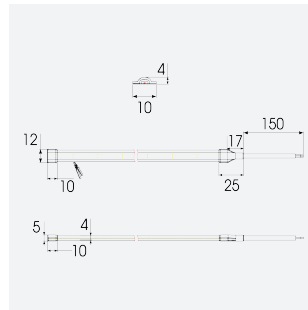

C-Cell COB LED Strip

C-Cell 24V 14W IP20 RGB 5m

Code: C/24/04/20/03/00/S01/01

Category	LED Strip
Application	Hospitality, Residential, Retail
Specification	Architectural

- C-CELL dot-free LED strip suitable for residential, hospitality and retail applications
- Single colour, RGB and tunable white flexible LED strip with self-adhesive back
- Large strip pack sizes and multiple connector packs offers great time saving and ease when working on a large scale project. Joint and connection accessories sold separately
- Continuous phosphor, uniform dot-free output provides seamless light output for enhanced aesthetic appearance and allows product to be showcased as main lighting source, offering great installation versatility
- Fast fit plug and play connections remove the need for time consuming soldering of joints
- High CRI 90 ensures the highest quality white light output
- 840

GENERAL INFORMATION	
Wattage	14W/m
Beam Angle	140
CCT	RGB
Input	24V
Operating Temp	-20°C - 45°C
Product Weight without Packaging	0.07 kg

TECHNICAL INFORMATION	
Light Source	LED
IP Rating	IP20
Class Protection	3
Internal / External	Internal
Surface / Recessed / Suspended	Ceiling, Recessed, Wall
Lumen Depreciation	L70 36,000h
Warranty (Years)	5
CE Mark	Yes
Height	2 mm
LED Strip LEDs Per Metre	840