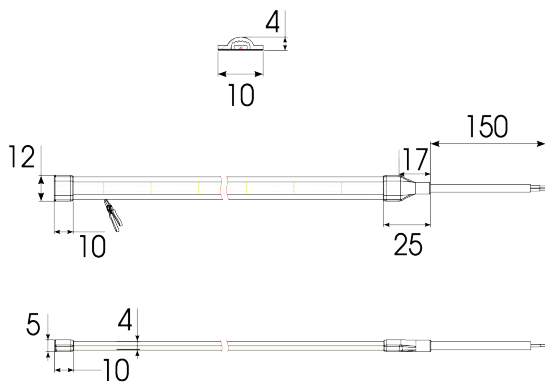

C-Cell COB LED Strip

C-Cell 24V 14W IP20 RGB 5m

Code: C/24/04/20/03/00/S01/01

ACCESSORIES	
A/CNC/20/04/10/01	COB Connector w/o cable RGB IP20 10mm
A/CCS/20/04/10/01	COB Pre-Wired Connector RGB IP20 10mm
A/CFC/20/04/10/01	COB Flexible Connector RGB IP20 10mm
A/CSC/20/04/10/01	COB Straight Connector RGB IP20 10mm
A/KT/03/01/01	Remote Controller and Receiver Kit for LED Strip RGB 1 Zone
A/RC/04/04/01	Remote Controller for LED Strip RGB/RGB+White 4 Zones
A/CO/06/01	Receiver for LED Strip White, Tunable White, RGB and RGB+White
A/DC/20/04/01	DC Cable 2m IP20 4 Core
AOCTOW/12-24V/RGBTW	OCTO WiZ Connected 12-24V RGBTW Controller
AOCTO/RGBW/BTC	OCTO Indoor CCT/RGBW Controller 12-24V