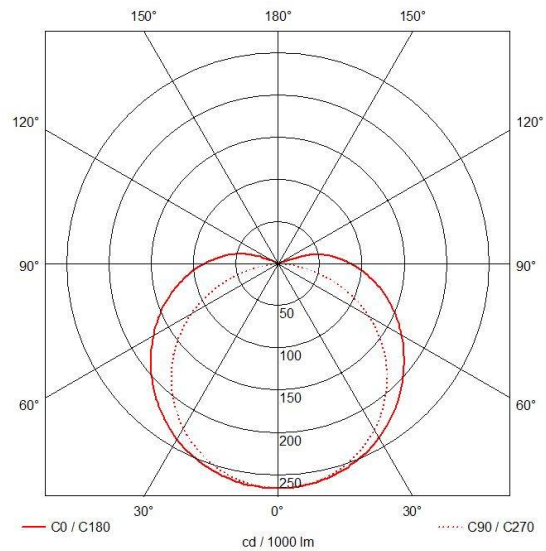

C-Cell COB LED Strip

C-Cell 24V 14W IP20 RGB 5m

Code: C/24/04/20/03/00/S01/01

ACCESSORIES	
A/CNC/20/04/10/01	COB Connector w/o cable RGB IP20 10mm
A/CCS/20/04/10/01	COB Pre-Wired Connector RGB IP20 10mm
A/CFC/20/04/10/01	COB Flexible Connector RGB IP20 10mm
A/CSC/20/04/10/01	COB Straight Connector RGB IP20 10mm
A/KT/03/01/01	Remote Controller and Receiver Kit for LED Strip RGB 1 Zone
A/RC/04/04/01	Remote Controller for LED Strip RGB/RGB+White 4 Zones
A/CO/06/01	Receiver for LED Strip White, Tunable White, RGB and RGB+White
A/DC/20/04/01	DC Cable 2m IP20 4 Core
AOCTOW/12-24V/RGBTW	OCTO WiZ Connected 12-24V RGBTW Controller
AOCTO/RGBW/BTC	OCTO Indoor CCT/RGBW Controller 12-24V