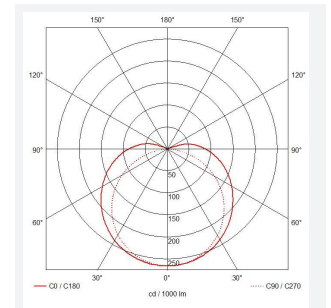

C-Cell COB LED Strip

C-Cell 24V 8W IP67 White 6500K 50m
Code: C/24/03/67/01/65/S05/01

| | |
|----------------------|----------------------------------|
| Category | LED Strip |
| Application | Hospitality, Residential, Retail |
| Specification | Architectural |

| GENERAL INFORMATION | |
|----------------------------------|--------------|
| Wattage | 8W/m |
| Lumens Delivered | 776lm/m |
| Lm/W | 97lm/W |
| Beam Angle | 140 |
| CRI | 90 |
| CCT | 6500K |
| Input | 24V |
| Operating Temp | -20°C - 45°C |
| SDCM | 3 |
| Product Weight without Packaging | 2.5 kg |

| TECHNICAL INFORMATION | |
|--------------------------------|-------------------------|
| Light Source | LED |
| IP Rating | IP67 |
| Class Protection | 3 |
| Internal / External | Internal / External |
| Surface / Recessed / Suspended | Ceiling, Recessed, Wall |
| Lumen Depreciation | L70 36,000h |
| Warranty (Years) | 5 |
| CE Mark | Yes |
| Height | 4 mm |
| LED Strip LEDs Per Metre | 384 |