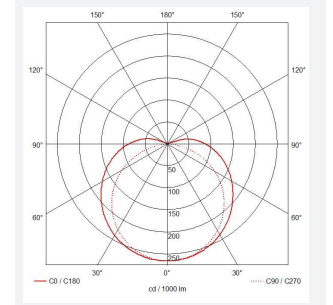

C-Cell COB LED Strip

C-Cell 24V 8W IP67 White 6500K 50m
Code: C/24/03/67/01/65/S05/01

Category	LED Strip
Application	Hospitality, Residential, Retail
Specification	Architectural

PRODUCT FEATURES

- C-CELL dot-free LED strip suitable for residential, hospitality and retail applications
- Single colour, RGB and tunable white flexible LED strip with self-adhesive back
- Large strip pack sizes and multiple connector packs offers great time saving and ease when working on a large scale project. Joint and connection accessories sold separately
- Continuous phosphor, uniform dot-free output provides seamless light output for enhanced aesthetic appearance and allows product to be showcased as main lighting source, offering great installation versatility
- Fast fit plug and play connections remove the need for time consuming soldering of joints
- High CRI 90 ensures the highest quality white light output
- 384

GENERAL INFORMATION	
Wattage	8W/m
Lumens Delivered	776lm/m
Lm/W	97lm/W
Beam Angle	140
CRI	90
CCT	6500K
Input	24V
Operating Temp	-20°C - 45°C
SDCM	3
Product Weight without Packaging	2.5 kg

TECHNICAL INFORMATION	
Light Source	LED
IP Rating	IP67
Class Protection	3
Internal / External	Internal / External
Surface / Recessed / Suspended	Ceiling, Recessed, Wall
Lumen Depreciation	L70 36,000h
Warranty (Years)	5
CE Mark	Yes
Height	4.5 mm
LED Strip LEDs Per Metre	384