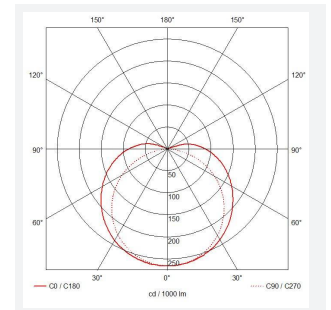

# C-Cell COB LED Strip

C-Cell 24V 8W IP67 White 6500K 50m  
**Code: C/24/03/67/01/65/S05/01**

Category	LED Strip
Application	Hospitality, Residential, Retail
Specification	Architectural

## PRODUCT FEATURES

- C-CELL dot-free LED strip suitable for residential, hospitality and retail applications
- Single colour, RGB and tunable white flexible LED strip with self-adhesive back
- Large strip pack sizes and multiple connector packs offers great time saving and ease when working on a large scale project. Joint and connection accessories sold separately
- Continuous phosphor, uniform dot-free output provides seamless light output for enhanced aesthetic appearance and allows product to be showcased as main lighting source, offering great installation versatility
- Fast fit plug and play connections remove the need for time consuming soldering of joints
- High CRI 90 ensures the highest quality white light output
- 384

GENERAL INFORMATION	
Wattage	8W/m
Lumens Delivered	776lm/m
Lm/W	97lm/W
Beam Angle	140
CRI	90
CCT	6500K
Input	24V
Operating Temp	-20°C - 45°C
SDCM	3
Product Weight without Packaging	2.5 kg

TECHNICAL INFORMATION	
Light Source	LED
IP Rating	IP67
Class Protection	3
Internal / External	Internal / External
Surface / Recessed / Suspended	Ceiling, Recessed, Wall
Lumen Depreciation	L70 36,000h
Warranty (Years)	5
CE Mark	Yes
Height	4.5 mm
LED Strip LEDs Per Metre	384