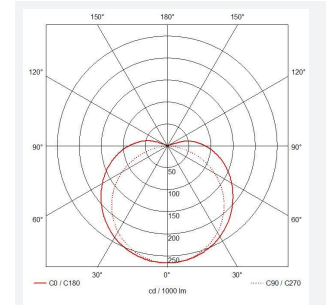

C-Cell COB LED Strip

C-Cell 24V 8W IP67 White 6500K 10m
Code: C/24/03/67/01/65/S02/01

Category	LED Strip
Application	Hospitality, Residential, Retail
Specification	Architectural

PRODUCT FEATURES

- C-CELL dot-free LED strip suitable for residential, hospitality and retail applications
- Single colour, RGB and tunable white flexible LED strip with self-adhesive back
- Large strip pack sizes and multiple connector packs offers great time saving and ease when working on a large scale project. Joint and connection accessories sold separately
- Continuous phosphor, uniform dot-free output provides seamless light output for enhanced aesthetic appearance and allows product to be showcased as main lighting source, offering great installation versatility
- Fast fit plug and play connections remove the need for time consuming soldering of joints
- High CRI 90 ensures the highest quality white light output
- 384

GENERAL INFORMATION

Wattage	8W/m
Lumens Delivered	776lm/m
Lm/W	97lm/W
Beam Angle	140
CRI	90
CCT	6500K
Input	24V
Operating Temp	-20°C - 45°C
SDCM	3
Product Weight without Packaging	0.5 kg

TECHNICAL INFORMATION

Light Source	LED
IP Rating	IP67
Class Protection	3
Internal / External	Internal / External
Surface / Recessed / Suspended	Ceiling, Recessed, Wall
Lumen Depreciation	L70 36,000h
Warranty (Years)	5
CE Mark	Yes
Height	4.5 mm
LED Strip LEDs Per Metre	384