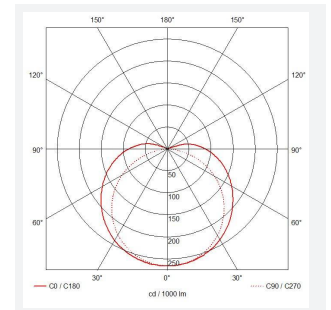

C-Cell COB LED Strip

C-Cell 24V 8W IP67 White 6500K 10m
Code: C/24/03/67/01/65/S02/01

Category	LED Strip
Application	Hospitality, Residential, Retail
Specification	Architectural

PRODUCT FEATURES

- C-CELL dot-free LED strip suitable for residential, hospitality and retail applications
- Single colour, RGB and tunable white flexible LED strip with self-adhesive back
- Large strip pack sizes and multiple connector packs offers great time saving and ease when working on a large scale project. Joint and connection accessories sold separately
- Continuous phosphor, uniform dot-free output provides seamless light output for enhanced aesthetic appearance and allows product to be showcased as main lighting source, offering great installation versatility
- Fast fit plug and play connections remove the need for time consuming soldering of joints
- High CRI 90 ensures the highest quality white light output
- 384

GENERAL INFORMATION	
Wattage	8W/m
Lumens Delivered	776lm/m
Lm/W	97lm/W
Beam Angle	140
CRI	90
CCT	6500K
Input	24V
Operating Temp	-20°C - 45°C
SDCM	3
Product Weight without Packaging	0.5 kg

TECHNICAL INFORMATION	
Light Source	LED
IP Rating	IP67
Class Protection	3
Internal / External	Internal / External
Surface / Recessed / Suspended	Ceiling, Recessed, Wall
Lumen Depreciation	L70 36,000h
Warranty (Years)	5
CE Mark	Yes
Height	4.5 mm
LED Strip LEDs Per Metre	384