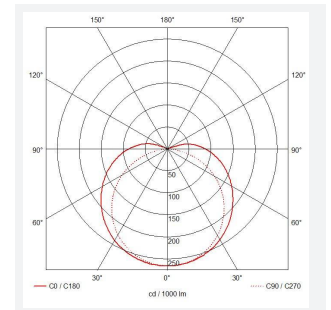

C-Cell COB LED Strip

C-Cell 24V 8W IP67 White 6500K 5m
Code: C/24/03/67/01/65/S01/01

Category	LED Strip
Application	Hospitality, Residential, Retail
Specification	Architectural

PRODUCT FEATURES

- C-CELL dot-free LED strip suitable for residential, hospitality and retail applications
- Single colour, RGB and tunable white flexible LED strip with self-adhesive back
- Large strip pack sizes and multiple connector packs offers great time saving and ease when working on a large scale project. Joint and connection accessories sold separately
- Continuous phosphor, uniform dot-free output provides seamless light output for enhanced aesthetic appearance and allows product to be showcased as main lighting source, offering great installation versatility
- Fast fit plug and play connections remove the need for time consuming soldering of joints
- High CRI 90 ensures the highest quality white light output
- 384

GENERAL INFORMATION	
Wattage	8W/m
Lumens Delivered	776lm/m
Lm/W	97lm/W
Beam Angle	140
CRI	90
CCT	6500K
Input	24V
Operating Temp	-20°C - 45°C
SDCM	3
Product Weight without Packaging	0.25 kg

TECHNICAL INFORMATION	
Light Source	LED
IP Rating	IP67
Class Protection	3
Internal / External	Internal / External
Surface / Recessed / Suspended	Ceiling, Recessed, Wall
Lumen Depreciation	L70 36,000h
Warranty (Years)	5
CE Mark	Yes
Height	4.5 mm
LED Strip LEDs Per Metre	384