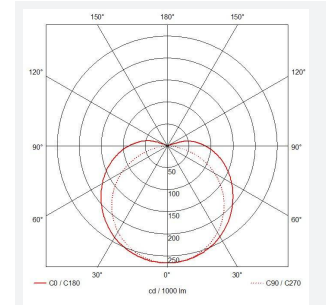

C-Cell COB LED Strip

C-Cell 24V 8W IP67 White 6500K 5m
Code: C/24/03/67/01/65/S01/01

| | |
|----------------------|----------------------------------|
| Category | LED Strip |
| Application | Hospitality, Residential, Retail |
| Specification | Architectural |

| GENERAL INFORMATION | |
|----------------------------------|--------------|
| Wattage | 8W/m |
| Lumens Delivered | 776lm/m |
| Lm/W | 97lm/W |
| Beam Angle | 140 |
| CRI | 90 |
| CCT | 6500K |
| Input | 24V |
| Operating Temp | -20°C - 45°C |
| SDCM | 3 |
| Product Weight without Packaging | 0.25 kg |

| TECHNICAL INFORMATION | |
|--------------------------------|-------------------------|
| Light Source | LED |
| IP Rating | IP67 |
| Class Protection | 3 |
| Internal / External | Internal / External |
| Surface / Recessed / Suspended | Ceiling, Recessed, Wall |
| Lumen Depreciation | L70 36,000h |
| Warranty (Years) | 5 |
| CE Mark | Yes |
| Height | 4 mm |
| LED Strip LEDs Per Metre | 384 |