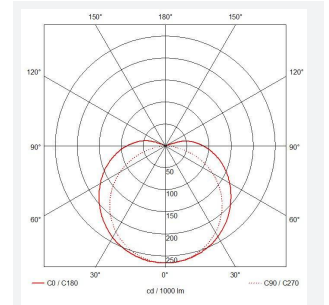

C-Cell COB LED Strip

C-Cell 24V 8W IP67 White 6500K 5m
Code: C/24/03/67/01/65/S01/01

Category	LED Strip
Application	Hospitality, Residential, Retail
Specification	Architectural

PRODUCT FEATURES

- C-CELL dot-free LED strip suitable for residential, hospitality and retail applications
- Single colour, RGB and tunable white flexible LED strip with self-adhesive back
- Large strip pack sizes and multiple connector packs offers great time saving and ease when working on a large scale project. Joint and connection accessories sold separately
- Continuous phosphor, uniform dot-free output provides seamless light output for enhanced aesthetic appearance and allows product to be showcased as main lighting source, offering great installation versatility
- Fast fit plug and play connections remove the need for time consuming soldering of joints
- High CRI 90 ensures the highest quality white light output
- 384

GENERAL INFORMATION

Wattage	8W/m
Lumens Delivered	776lm/m
Lm/W	97lm/W
Beam Angle	140
CRI	90
CCT	6500K
Input	24V
Operating Temp	-20°C - 45°C
SDCM	3
Product Weight without Packaging	0.25 kg

TECHNICAL INFORMATION

Light Source	LED
IP Rating	IP67
Class Protection	3
Internal / External	Internal / External
Surface / Recessed / Suspended	Ceiling, Recessed, Wall
Lumen Depreciation	L70 36,000h
Warranty (Years)	5
CE Mark	Yes
Height	4.5 mm
LED Strip LEDs Per Metre	384