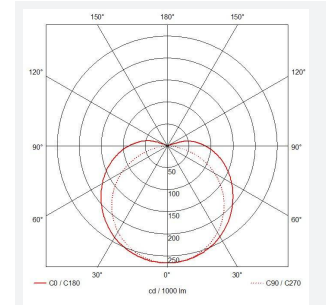

C-Cell COB LED Strip

C-Cell 24V 8W IP67 White 4000K 50m
Code: C/24/03/67/01/40/S05/01

Category	LED Strip
Application	Hospitality, Residential, Retail
Specification	Architectural

PRODUCT FEATURES

- C-CELL dot-free LED strip suitable for residential, hospitality and retail applications
- Single colour, RGB and tunable white flexible LED strip with self-adhesive back
- Large strip pack sizes and multiple connector packs offers great time saving and ease when working on a large scale project. Joint and connection accessories sold separately
- Continuous phosphor, uniform dot-free output provides seamless light output for enhanced aesthetic appearance and allows product to be showcased as main lighting source, offering great installation versatility
- Fast fit plug and play connections remove the need for time consuming soldering of joints
- High CRI 90 ensures the highest quality white light output
- 384

GENERAL INFORMATION	
Wattage	8W/m
Lumens Delivered	776lm/m
Lm/W	97lm/W
Beam Angle	140
CRI	90
CCT	4000K
Input	24V
Operating Temp	-20°C - 45°C
SDCM	3
Product Weight without Packaging	2.5 kg

TECHNICAL INFORMATION	
Light Source	LED
IP Rating	IP67
Class Protection	3
Internal / External	Internal / External
Surface / Recessed / Suspended	Ceiling, Recessed, Wall
Lumen Depreciation	L70 36,000h
Warranty (Years)	5
CE Mark	Yes
Height	4.5 mm
LED Strip LEDs Per Metre	384