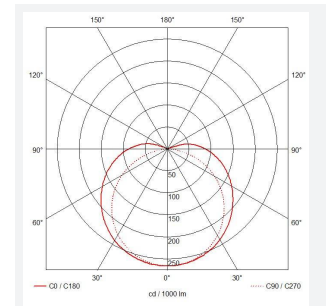

C-Cell COB LED Strip

C-Cell 24V 8W IP67 White 4000K 50m

Code: C/24/03/67/01/40/S05/01

Category	LED Strip
Application	Hospitality, Residential, Retail
Specification	Architectural

- C-CELL dot-free LED strip suitable for residential, hospitality and retail applications
- Single colour, RGB and tunable white flexible LED strip with self-adhesive back
- Large strip pack sizes and multiple connector packs offers great time saving and ease when working on a large scale project. Joint and connection accessories sold separately
- Continuous phosphor, uniform dot-free output provides seamless light output for enhanced aesthetic appearance and allows product to be showcased as main lighting source, offering great installation versatility
- Fast fit plug and play connections remove the need for time consuming soldering of joints
- High CRI 90 ensures the highest quality white light output
- 384

GENERAL INFORMATION	
Wattage	8W/m
Lumens Delivered	776lm/m
Lm/W	97lm/W
Beam Angle	140
CRI	90
CCT	4000K
Input	24V
Operating Temp	-20°C - 45°C
SDCM	3
Product Weight without Packaging	2.5 kg

TECHNICAL INFORMATION	
Light Source	LED
IP Rating	IP67
Class Protection	3
Internal / External	Internal / External
Surface / Recessed / Suspended	Ceiling, Recessed, Wall
Lumen Depreciation	L70 36,000h
Warranty (Years)	5
CE Mark	Yes
Height	4.5 mm
LED Strip LEDs Per Metre	384