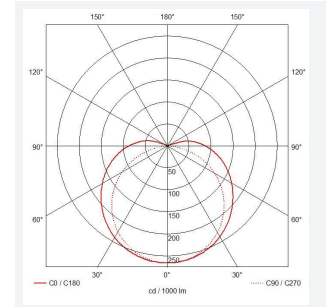

C-Cell COB LED Strip

C-Cell 24V 8W IP67 White 4000K 50m
Code: C/24/03/67/01/40/S05/01

Category	LED Strip
Application	Hospitality, Residential, Retail
Specification	Architectural

PRODUCT FEATURES

- C-CELL dot-free LED strip suitable for residential, hospitality and retail applications
- Single colour, RGB and tunable white flexible LED strip with self-adhesive back
- Large strip pack sizes and multiple connector packs offers great time saving and ease when working on a large scale project. Joint and connection accessories sold separately
- Continuous phosphor, uniform dot-free output provides seamless light output for enhanced aesthetic appearance and allows product to be showcased as main lighting source, offering great installation versatility
- Fast fit plug and play connections remove the need for time consuming soldering of joints
- High CRI 90 ensures the highest quality white light output
- 384

GENERAL INFORMATION

Wattage	8W/m
Lumens Delivered	776lm/m
Lm/W	97lm/W
Beam Angle	140
CRI	90
CCT	4000K
Input	24V
Operating Temp	-20°C - 45°C
SDCM	3
Product Weight without Packaging	2.5 kg

TECHNICAL INFORMATION

Light Source	LED
IP Rating	IP67
Class Protection	3
Internal / External	Internal / External
Surface / Recessed / Suspended	Ceiling, Recessed, Wall
Lumen Depreciation	L70 36,000h
Warranty (Years)	5
CE Mark	Yes
Height	4 mm
LED Strip LEDs Per Metre	384