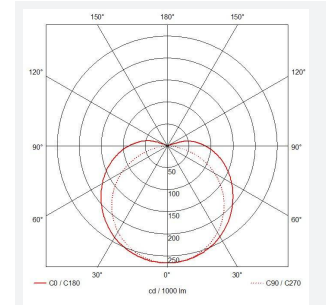

C-Cell COB LED Strip

C-Cell 24V 8W IP67 White 4000K 10m
Code: C/24/03/67/01/40/S02/01

Category	LED Strip
Application	Hospitality, Residential, Retail
Specification	Architectural

PRODUCT FEATURES

- C-CELL dot-free LED strip suitable for residential, hospitality and retail applications
- Single colour, RGB and tunable white flexible LED strip with self-adhesive back
- Large strip pack sizes and multiple connector packs offers great time saving and ease when working on a large scale project. Joint and connection accessories sold separately
- Continuous phosphor, uniform dot-free output provides seamless light output for enhanced aesthetic appearance and allows product to be showcased as main lighting source, offering great installation versatility
- Fast fit plug and play connections remove the need for time consuming soldering of joints
- High CRI 90 ensures the highest quality white light output
- 384

GENERAL INFORMATION	
Wattage	8W/m
Lumens Delivered	776lm/m
Lm/W	97lm/W
Beam Angle	140
CRI	90
CCT	4000K
Input	24V
Operating Temp	-20°C - 45°C
SDCM	3
Product Weight without Packaging	0.5 kg

TECHNICAL INFORMATION	
Light Source	LED
IP Rating	IP67
Class Protection	3
Internal / External	Internal / External
Surface / Recessed / Suspended	Ceiling, Recessed, Wall
Lumen Depreciation	L70 36,000h
Warranty (Years)	5
CE Mark	Yes
Height	4.5 mm
LED Strip LEDs Per Metre	384