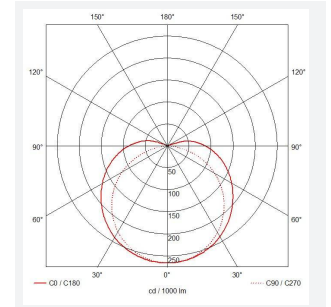

C-Cell COB LED Strip

C-Cell 24V 8W IP67 White 4000K 10m
Code: C/24/03/67/01/40/S02/01

Category	LED Strip
Application	Hospitality, Residential, Retail
Specification	Architectural

PRODUCT FEATURES

- C-CELL dot-free LED strip suitable for residential, hospitality and retail applications
- Single colour, RGB and tunable white flexible LED strip with self-adhesive back
- Large strip pack sizes and multiple connector packs offers great time saving and ease when working on a large scale project. Joint and connection accessories sold separately
- Continuous phosphor, uniform dot-free output provides seamless light output for enhanced aesthetic appearance and allows product to be showcased as main lighting source, offering great installation versatility
- Fast fit plug and play connections remove the need for time consuming soldering of joints
- High CRI 90 ensures the highest quality white light output
- 384

GENERAL INFORMATION	
Wattage	8W/m
Lumens Delivered	776lm/m
Lm/W	97lm/W
Beam Angle	140
CRI	90
CCT	4000K
Input	24V
Operating Temp	-20°C - 45°C
SDCM	3
Product Weight without Packaging	0.5 kg

TECHNICAL INFORMATION	
Light Source	LED
IP Rating	IP67
Class Protection	3
Internal / External	Internal / External
Surface / Recessed / Suspended	Ceiling, Recessed, Wall
Lumen Depreciation	L70 36,000h
Warranty (Years)	5
CE Mark	Yes
Height	4.5 mm
LED Strip LEDs Per Metre	384