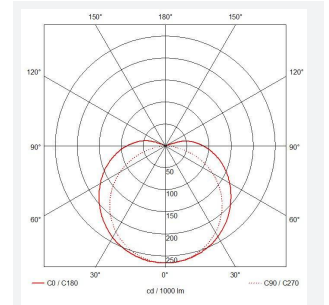

C-Cell COB LED Strip

C-Cell 24V 8W IP67 White 4000K 5m
Code: C/24/03/67/01/40/S01/01

Category	LED Strip
Application	Hospitality, Residential, Retail
Specification	Architectural

PRODUCT FEATURES

- C-CELL dot-free LED strip suitable for residential, hospitality and retail applications
- Single colour, RGB and tunable white flexible LED strip with self-adhesive back
- Large strip pack sizes and multiple connector packs offers great time saving and ease when working on a large scale project. Joint and connection accessories sold separately
- Continuous phosphor, uniform dot-free output provides seamless light output for enhanced aesthetic appearance and allows product to be showcased as main lighting source, offering great installation versatility
- Fast fit plug and play connections remove the need for time consuming soldering of joints
- High CRI 90 ensures the highest quality white light output
- 384

GENERAL INFORMATION	
Wattage	8W/m
Lumens Delivered	776lm/m
Lm/W	97lm/W
Beam Angle	140
CRI	90
CCT	4000K
Input	24V
Operating Temp	-20°C - 45°C
SDCM	3
Product Weight without Packaging	0.25 kg

TECHNICAL INFORMATION	
Light Source	LED
IP Rating	IP67
Class Protection	3
Internal / External	Internal / External
Surface / Recessed / Suspended	Ceiling, Recessed, Wall
Lumen Depreciation	L70 36,000h
Warranty (Years)	5
CE Mark	Yes
Height	4 mm
LED Strip LEDs Per Metre	384