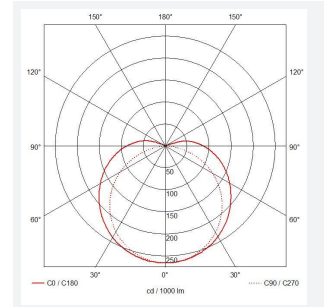

C-Cell COB LED Strip

C-Cell 24V 8W IP67 White 4000K 5m
Code: C/24/03/67/01/40/S01/01

Category	LED Strip
Application	Hospitality, Residential, Retail
Specification	Architectural

PRODUCT FEATURES

- C-CELL dot-free LED strip suitable for residential, hospitality and retail applications
- Single colour, RGB and tunable white flexible LED strip with self-adhesive back
- Large strip pack sizes and multiple connector packs offers great time saving and ease when working on a large scale project. Joint and connection accessories sold separately
- Continuous phosphor, uniform dot-free output provides seamless light output for enhanced aesthetic appearance and allows product to be showcased as main lighting source, offering great installation versatility
- Fast fit plug and play connections remove the need for time consuming soldering of joints
- High CRI 90 ensures the highest quality white light output
- 384

GENERAL INFORMATION	
Wattage	8W/m
Lumens Delivered	776lm/m
Lm/W	97lm/W
Beam Angle	140
CRI	90
CCT	4000K
Input	24V
Operating Temp	-20°C - 45°C
SDCM	3
Product Weight without Packaging	0.25 kg

TECHNICAL INFORMATION	
Light Source	LED
IP Rating	IP67
Class Protection	3
Internal / External	Internal / External
Surface / Recessed / Suspended	Ceiling, Recessed, Wall
Lumen Depreciation	L70 36,000h
Warranty (Years)	5
CE Mark	Yes
Height	4.5 mm
LED Strip LEDs Per Metre	384