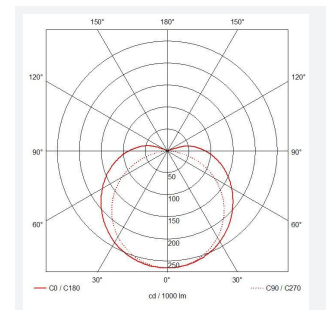

Category	LED Strip
Application	Hospitality, Residential, Retail
Specification	Architectural

C-Cell COB LED Strip

C-Cell 24V 8W IP67 White 4000K 5m
Code: C/24/03/67/01/40/S01/01

- C-CELL dot-free LED strip suitable for residential, hospitality and retail applications
- Single colour, RGB and tunable white flexible LED strip with self-adhesive back
- Large strip pack sizes and multiple connector packs offers great time saving and ease when working on a large scale project. Joint and connection accessories sold separately
- Continuous phosphor, uniform dot-free output provides seamless light output for enhanced aesthetic appearance and allows product to be showcased as main lighting source, offering great installation versatility
- Fast fit plug and play connections remove the need for time consuming soldering of joints
- High CRI 90 ensures the highest quality white light output
- 384

GENERAL INFORMATION	
Wattage	8W/m
Lumens Delivered	776lm/m
Lm/W	97lm/W
Beam Angle	140
CRI	90
CCT	4000K
Input	24V
Operating Temp	-20°C - 45°C
SDCM	3
Product Weight without Packaging	0.25 kg

TECHNICAL INFORMATION	
Light Source	LED
IP Rating	IP67
Class Protection	3
Internal / External	Internal / External
Surface / Recessed / Suspended	Ceiling, Recessed, Wall
Lumen Depreciation	L70 36,000h
Warranty (Years)	5
CE Mark	Yes
Height	4.5 mm
LED Strip LEDs Per Metre	384