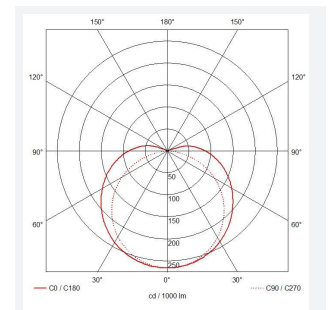

C-Cell COB LED Strip

C-Cell 24V 8W IP67 White 3000K 50m
Code: C/24/03/67/01/30/S05/01

Category	LED Strip
Application	Hospitality, Residential, Retail
Specification	Architectural

- C-CELL dot-free LED strip suitable for residential, hospitality and retail applications
- Single colour, RGB and tunable white flexible LED strip with self-adhesive back
- Large strip pack sizes and multiple connector packs offers great time saving and ease when working on a large scale project. Joint and connection accessories sold separately
- Continuous phosphor, uniform dot-free output provides seamless light output for enhanced aesthetic appearance and allows product to be showcased as main lighting source, offering great installation versatility
- Fast fit plug and play connections remove the need for time consuming soldering of joints
- High CRI 90 ensures the highest quality white light output
- 384

GENERAL INFORMATION	
Wattage	8W/m
Lumens Delivered	736lm/m
Lm/W	92lm/W
Beam Angle	140
CRI	90
CCT	3000K
Input	24V
Operating Temp	-20°C - 45°C
SDCM	3
Product Weight without Packaging	2.5 kg

TECHNICAL INFORMATION	
Light Source	LED
IP Rating	IP67
Class Protection	3
Internal / External	Internal / External
Surface / Recessed / Suspended	Ceiling, Recessed, Wall
Lumen Depreciation	L70 36,000h
Warranty (Years)	5
CE Mark	Yes
Height	4.5 mm
LED Strip LEDs Per Metre	384