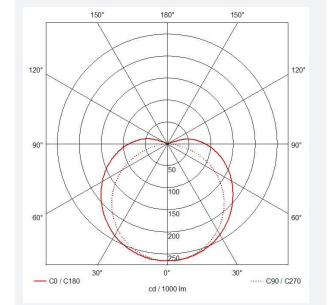

# C-Cell COB LED Strip

C-Cell 24V 8W IP67 White 3000K 50m  
**Code: C/24/03/67/01/30/S05/01**

Category	LED Strip
Application	Hospitality, Residential, Retail
Specification	Architectural

GENERAL INFORMATION	
Wattage	8W/m
Lumens Delivered	736lm/m
Lm/W	92lm/W
Beam Angle	140
CRI	90
CCT	3000K
Input	24V
Operating Temp	-20°C - 45°C
SDCM	3
Product Weight without Packaging	2.5 kg

TECHNICAL INFORMATION	
Light Source	LED
IP Rating	IP67
Class Protection	3
Internal / External	Internal / External
Surface / Recessed / Suspended	Ceiling, Recessed, Wall
Lumen Depreciation	L70 36,000h
Warranty (Years)	5
CE Mark	Yes
Height	4.5 mm
LED Strip LEDs Per Metre	384