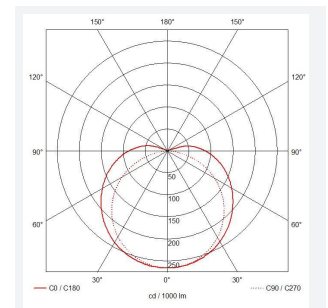

# C-Cell COB LED Strip

C-Cell 24V 8W IP67 White 3000K 50m

Code: C/24/03/67/01/30/S05/01

<b>Category</b>	LED Strip
<b>Application</b>	Hospitality, Residential, Retail
<b>Specification</b>	Architectural

GENERAL INFORMATION	
Wattage	8W/m
Lumens Delivered	736lm/m
Lm/W	92lm/W
Beam Angle	140
CRI	90
CCT	3000K
Input	24V
Operating Temp	-20°C - 45°C
SDCM	3
Product Weight without Packaging	2.5 kg

TECHNICAL INFORMATION	
Light Source	LED
IP Rating	IP67
Class Protection	3
Internal / External	Internal / External
Surface / Recessed / Suspended	Ceiling, Recessed, Wall
Lumen Depreciation	L70 36,000h
Warranty (Years)	5
CE Mark	Yes
Height	4 mm
LED Strip LEDs Per Metre	384