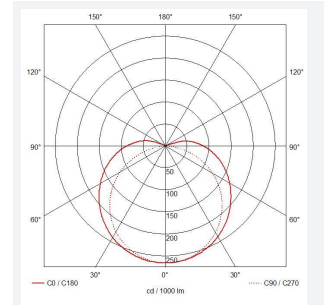

C-Cell COB LED Strip

C-Cell 24V 8W IP67 White 3000K 10m
Code: C/24/03/67/01/30/S02/01

Category	LED Strip
Application	Hospitality, Residential, Retail
Specification	Architectural

- C-CELL dot-free LED strip suitable for residential, hospitality and retail applications
- Single colour, RGB and tunable white flexible LED strip with self-adhesive back
- Large strip pack sizes and multiple connector packs offers great time saving and ease when working on a large scale project. Joint and connection accessories sold separately
- Continuous phosphor, uniform dot-free output provides seamless light output for enhanced aesthetic appearance and allows product to be showcased as main lighting source, offering great installation versatility
- Fast fit plug and play connections remove the need for time consuming soldering of joints
- High CRI 90 ensures the highest quality white light output
- 384

GENERAL INFORMATION	
Wattage	8W/m
Lumens Delivered	736lm/m
Lm/W	92lm/W
Beam Angle	140
CRI	90
CCT	3000K
Input	24V
Operating Temp	-20°C - 45°C
SDCM	3
Product Weight without Packaging	0.5 kg

TECHNICAL INFORMATION	
Light Source	LED
IP Rating	IP67
Class Protection	3
Internal / External	Internal / External
Surface / Recessed / Suspended	Ceiling, Recessed, Wall
Lumen Depreciation	L70 36,000h
Warranty (Years)	5
CE Mark	Yes
Height	4.5 mm
LED Strip LEDs Per Metre	384