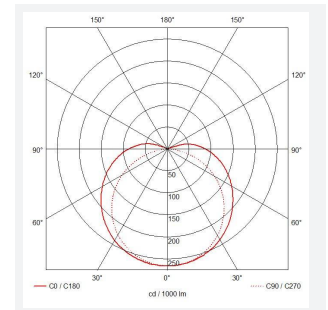

C-Cell COB LED Strip

C-Cell 24V 8W IP67 White 3000K 10m
Code: C/24/03/67/01/30/S02/01

Category	LED Strip
Application	Hospitality, Residential, Retail
Specification	Architectural

PRODUCT FEATURES

- C-CELL dot-free LED strip suitable for residential, hospitality and retail applications
- Single colour, RGB and tunable white flexible LED strip with self-adhesive back
- Large strip pack sizes and multiple connector packs offers great time saving and ease when working on a large scale project. Joint and connection accessories sold separately
- Continuous phosphor, uniform dot-free output provides seamless light output for enhanced aesthetic appearance and allows product to be showcased as main lighting source, offering great installation versatility
- Fast fit plug and play connections remove the need for time consuming soldering of joints
- High CRI 90 ensures the highest quality white light output
- 384

GENERAL INFORMATION	
Wattage	8W/m
Lumens Delivered	736lm/m
Lm/W	92lm/W
Beam Angle	140
CRI	90
CCT	3000K
Input	24V
Operating Temp	-20°C - 45°C
SDCM	3
Product Weight without Packaging	0.5 kg

TECHNICAL INFORMATION	
Light Source	LED
IP Rating	IP67
Class Protection	3
Internal / External	Internal / External
Surface / Recessed / Suspended	Ceiling, Recessed, Wall
Lumen Depreciation	L70 36,000h
Warranty (Years)	5
CE Mark	Yes
Height	4 mm
LED Strip LEDs Per Metre	384