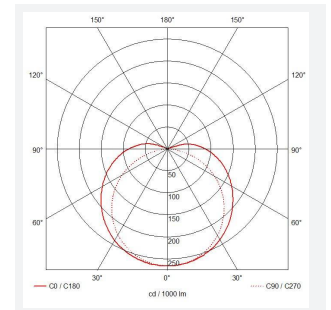

C-Cell COB LED Strip

C-Cell 24V 8W IP67 White 3000K 10m
Code: C/24/03/67/01/30/S02/01

Category	LED Strip
Application	Hospitality, Residential, Retail
Specification	Architectural

PRODUCT FEATURES

- C-CELL dot-free LED strip suitable for residential, hospitality and retail applications
- Single colour, RGB and tunable white flexible LED strip with self-adhesive back
- Large strip pack sizes and multiple connector packs offers great time saving and ease when working on a large scale project. Joint and connection accessories sold separately
- Continuous phosphor, uniform dot-free output provides seamless light output for enhanced aesthetic appearance and allows product to be showcased as main lighting source, offering great installation versatility
- Fast fit plug and play connections remove the need for time consuming soldering of joints
- High CRI 90 ensures the highest quality white light output
- 384

GENERAL INFORMATION	
Wattage	8W/m
Lumens Delivered	736lm/m
Lm/W	92lm/W
Beam Angle	140
CRI	90
CCT	3000K
Input	24V
Operating Temp	-20°C - 45°C
SDCM	3
Product Weight without Packaging	0.5 kg

TECHNICAL INFORMATION	
Light Source	LED
IP Rating	IP67
Class Protection	3
Internal / External	Internal / External
Surface / Recessed / Suspended	Ceiling, Recessed, Wall
Lumen Depreciation	L70 36,000h
Warranty (Years)	5
CE Mark	Yes
Height	4.5 mm
LED Strip LEDs Per Metre	384