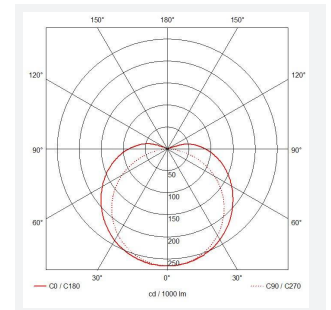

C-Cell COB LED Strip

C-Cell 24V 8W IP67 White 3000K 5m
Code: C/24/03/67/01/30/S01/01

Category	LED Strip
Application	Hospitality, Residential, Retail
Specification	Architectural

PRODUCT FEATURES

- C-CELL dot-free LED strip suitable for residential, hospitality and retail applications
- Single colour, RGB and tunable white flexible LED strip with self-adhesive back
- Large strip pack sizes and multiple connector packs offers great time saving and ease when working on a large scale project. Joint and connection accessories sold separately
- Continuous phosphor, uniform dot-free output provides seamless light output for enhanced aesthetic appearance and allows product to be showcased as main lighting source, offering great installation versatility
- Fast fit plug and play connections remove the need for time consuming soldering of joints
- High CRI 90 ensures the highest quality white light output
- 384

GENERAL INFORMATION	
Wattage	8W/m
Lumens Delivered	736lm/m
Lm/W	92lm/W
Beam Angle	140
CRI	90
CCT	3000K
Input	24V
Operating Temp	-20°C - 45°C
SDCM	3
Product Weight without Packaging	0.25 kg

TECHNICAL INFORMATION	
Light Source	LED
IP Rating	IP67
Class Protection	3
Internal / External	Internal / External
Surface / Recessed / Suspended	Ceiling, Recessed, Wall
Lumen Depreciation	L70 36,000h
Warranty (Years)	5
CE Mark	Yes
Height	4.5 mm
LED Strip LEDs Per Metre	384