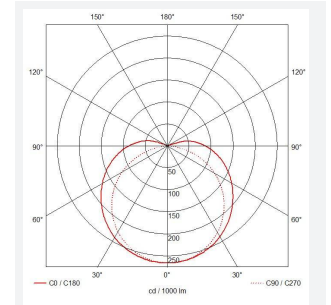

# C-Cell COB LED Strip

C-Cell 24V 8W IP67 White 3000K 5m  
**Code: C/24/03/67/01/30/S01/01**

<b>Category</b>	LED Strip
<b>Application</b>	Hospitality, Residential, Retail
<b>Specification</b>	Architectural

GENERAL INFORMATION	
Wattage	8W/m
Lumens Delivered	736lm/m
Lm/W	92lm/W
Beam Angle	140
CRI	90
CCT	3000K
Input	24V
Operating Temp	-20°C - 45°C
SDCM	3
Product Weight without Packaging	0.25 kg

TECHNICAL INFORMATION	
Light Source	LED
IP Rating	IP67
Class Protection	3
Internal / External	Internal / External
Surface / Recessed / Suspended	Ceiling, Recessed, Wall
Lumen Depreciation	L70 36,000h
Warranty (Years)	5
CE Mark	Yes
Height	4 mm
LED Strip LEDs Per Metre	384