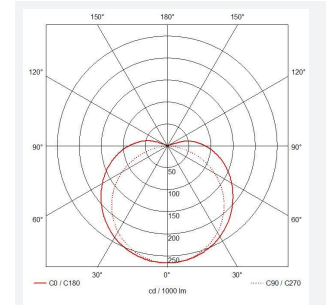

C-Cell COB LED Strip

C-Cell 24V 8W IP67 White 3000K 5m
Code: C/24/03/67/01/30/S01/01

Category	LED Strip
Application	Hospitality, Residential, Retail
Specification	Architectural

PRODUCT FEATURES

- C-CELL dot-free LED strip suitable for residential, hospitality and retail applications
- Single colour, RGB and tunable white flexible LED strip with self-adhesive back
- Large strip pack sizes and multiple connector packs offers great time saving and ease when working on a large scale project. Joint and connection accessories sold separately
- Continuous phosphor, uniform dot-free output provides seamless light output for enhanced aesthetic appearance and allows product to be showcased as main lighting source, offering great installation versatility
- Fast fit plug and play connections remove the need for time consuming soldering of joints
- High CRI 90 ensures the highest quality white light output
- 384

GENERAL INFORMATION	
Wattage	8W/m
Lumens Delivered	736lm/m
Lm/W	92lm/W
Beam Angle	140
CRI	90
CCT	3000K
Input	24V
Operating Temp	-20°C - 45°C
SDCM	3
Product Weight without Packaging	0.25 kg

TECHNICAL INFORMATION	
Light Source	LED
IP Rating	IP67
Class Protection	3
Internal / External	Internal / External
Surface / Recessed / Suspended	Ceiling, Recessed, Wall
Lumen Depreciation	L70 36,000h
Warranty (Years)	5
CE Mark	Yes
Height	4.5 mm
LED Strip LEDs Per Metre	384