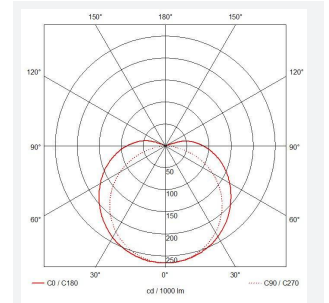

C-Cell COB LED Strip

C-Cell 24V 8W IP67 White 2700K 50m
Code: C/24/03/67/01/27/S05/01

Category	LED Strip
Application	Hospitality, Residential, Retail
Specification	Architectural

- C-CELL dot-free LED strip suitable for residential, hospitality and retail applications
- Single colour, RGB and tunable white flexible LED strip with self-adhesive back
- Large strip pack sizes and multiple connector packs offers great time saving and ease when working on a large scale project. Joint and connection accessories sold separately
- Continuous phosphor, uniform dot-free output provides seamless light output for enhanced aesthetic appearance and allows product to be showcased as main lighting source, offering great installation versatility
- Fast fit plug and play connections remove the need for time consuming soldering of joints
- High CRI 90 ensures the highest quality white light output
- 384

GENERAL INFORMATION	
Wattage	8W/m
Lumens Delivered	704lm/m
Lm/W	88lm/W
Beam Angle	140
CRI	90
CCT	2700K
Input	24V
Operating Temp	-20°C - 45°C
SDCM	3
Product Weight without Packaging	2.5 kg

TECHNICAL INFORMATION	
Light Source	LED
IP Rating	IP67
Class Protection	3
Internal / External	Internal / External
Surface / Recessed / Suspended	Ceiling, Recessed, Wall
Lumen Depreciation	L70 36,000h
Warranty (Years)	5
CE Mark	Yes
Height	4.5 mm
LED Strip LEDs Per Metre	384