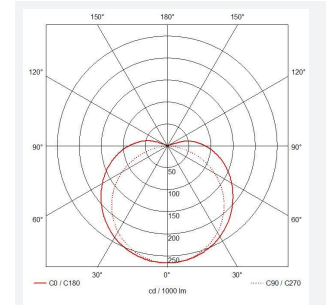

C-Cell COB LED Strip

C-Cell 24V 8W IP67 White 2700K 50m
Code: C/24/03/67/01/27/S05/01

Category	LED Strip
Application	Hospitality, Residential, Retail
Specification	Architectural

PRODUCT FEATURES

- C-CELL dot-free LED strip suitable for residential, hospitality and retail applications
- Single colour, RGB and tunable white flexible LED strip with self-adhesive back
- Large strip pack sizes and multiple connector packs offers great time saving and ease when working on a large scale project. Joint and connection accessories sold separately
- Continuous phosphor, uniform dot-free output provides seamless light output for enhanced aesthetic appearance and allows product to be showcased as main lighting source, offering great installation versatility
- Fast fit plug and play connections remove the need for time consuming soldering of joints
- High CRI 90 ensures the highest quality white light output
- 384

GENERAL INFORMATION

Wattage	8W/m
Lumens Delivered	704lm/m
Lm/W	88lm/W
Beam Angle	140
CRI	90
CCT	2700K
Input	24V
Operating Temp	-20°C - 45°C
SDCM	3
Product Weight without Packaging	2.5 kg

TECHNICAL INFORMATION

Light Source	LED
IP Rating	IP67
Class Protection	3
Internal / External	Internal / External
Surface / Recessed / Suspended	Ceiling, Recessed, Wall
Lumen Depreciation	L70 36,000h
Warranty (Years)	5
CE Mark	Yes
Height	4 mm
LED Strip LEDs Per Metre	384