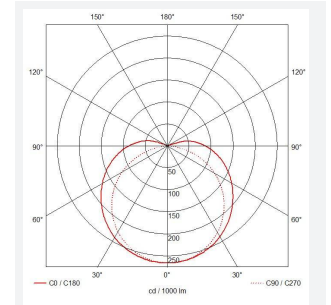

# C-Cell COB LED Strip

C-Cell 24V 8W IP67 White 2700K 50m  
**Code: C/24/03/67/01/27/S05/01**

Category	LED Strip
Application	Hospitality, Residential, Retail
Specification	Architectural

### GENERAL INFORMATION

Wattage	8W/m
Lumens Delivered	704lm/m
Lm/W	88lm/W
Beam Angle	140
CRI	90
CCT	2700K
Input	24V
Operating Temp	-20°C - 45°C
SDCM	3
Product Weight without Packaging	2.5 kg

### TECHNICAL INFORMATION

Light Source	LED
IP Rating	IP67
Class Protection	3
Internal / External	Internal / External
Surface / Recessed / Suspended	Ceiling, Recessed, Wall
Lumen Depreciation	L70 36,000h
Warranty (Years)	5
CE Mark	Yes
Height	4.5 mm
LED Strip LEDs Per Metre	384