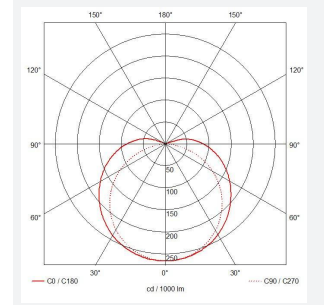

C-Cell COB LED Strip

C-Cell 24V 8W IP67 White 2700K 10m
Code: C/24/03/67/01/27/S02/01

Category	LED Strip
Application	Hospitality, Residential, Retail
Specification	Architectural

PRODUCT FEATURES

- C-CELL dot-free LED strip suitable for residential, hospitality and retail applications
- Single colour, RGB and tunable white flexible LED strip with self-adhesive back
- Large strip pack sizes and multiple connector packs offers great time saving and ease when working on a large scale project. Joint and connection accessories sold separately
- Continuous phosphor, uniform dot-free output provides seamless light output for enhanced aesthetic appearance and allows product to be showcased as main lighting source, offering great installation versatility
- Fast fit plug and play connections remove the need for time consuming soldering of joints
- High CRI 90 ensures the highest quality white light output
- 384

GENERAL INFORMATION	
Wattage	8W/m
Lumens Delivered	704lm/m
Lm/W	88lm/W
Beam Angle	140
CRI	90
CCT	2700K
Input	24V
Operating Temp	-20°C - 45°C
SDCM	3
Product Weight without Packaging	0.701 kg

TECHNICAL INFORMATION	
Light Source	LED
IP Rating	IP67
Class Protection	3
Internal / External	Internal / External
Surface / Recessed / Suspended	Ceiling, Recessed, Wall
Lumen Depreciation	L70 36,000h
Warranty (Years)	5
CE Mark	Yes
Height	4.5 mm
LED Strip LEDs Per Metre	384