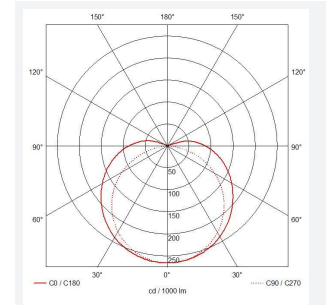

C-Cell COB LED Strip

C-Cell 24V 8W IP67 White 2700K 10m
Code: C/24/03/67/01/27/S02/01

Category	LED Strip
Application	Hospitality, Residential, Retail
Specification	Architectural

PRODUCT FEATURES

- C-CELL dot-free LED strip suitable for residential, hospitality and retail applications
- Single colour, RGB and tunable white flexible LED strip with self-adhesive back
- Large strip pack sizes and multiple connector packs offers great time saving and ease when working on a large scale project. Joint and connection accessories sold separately
- Continuous phosphor, uniform dot-free output provides seamless light output for enhanced aesthetic appearance and allows product to be showcased as main lighting source, offering great installation versatility
- Fast fit plug and play connections remove the need for time consuming soldering of joints
- High CRI 90 ensures the highest quality white light output
- 384

GENERAL INFORMATION

Wattage	8W/m
Lumens Delivered	704lm/m
Lm/W	88lm/W
Beam Angle	140
CRI	90
CCT	2700K
Input	24V
Operating Temp	-20°C - 45°C
SDCM	3
Product Weight without Packaging	0.701 kg

TECHNICAL INFORMATION

Light Source	LED
IP Rating	IP67
Class Protection	3
Internal / External	Internal / External
Surface / Recessed / Suspended	Ceiling, Recessed, Wall
Lumen Depreciation	L70 36,000h
Warranty (Years)	5
CE Mark	Yes
Height	4 mm
LED Strip LEDs Per Metre	384