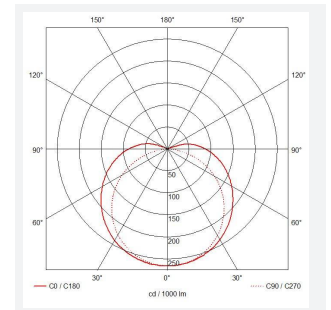

C-Cell COB LED Strip

C-Cell 24V 8W IP67 White 2700K 10m
Code: C/24/03/67/01/27/S02/01

Category	LED Strip
Application	Hospitality, Residential, Retail
Specification	Architectural

PRODUCT FEATURES

- C-CELL dot-free LED strip suitable for residential, hospitality and retail applications
- Single colour, RGB and tunable white flexible LED strip with self-adhesive back
- Large strip pack sizes and multiple connector packs offers great time saving and ease when working on a large scale project. Joint and connection accessories sold separately
- Continuous phosphor, uniform dot-free output provides seamless light output for enhanced aesthetic appearance and allows product to be showcased as main lighting source, offering great installation versatility
- Fast fit plug and play connections remove the need for time consuming soldering of joints
- High CRI 90 ensures the highest quality white light output
- 384

GENERAL INFORMATION	
Wattage	8W/m
Lumens Delivered	704lm/m
Lm/W	88lm/W
Beam Angle	140
CRI	90
CCT	2700K
Input	24V
Operating Temp	-20°C - 45°C
SDCM	3
Product Weight without Packaging	0.701 kg

TECHNICAL INFORMATION	
Light Source	LED
IP Rating	IP67
Class Protection	3
Internal / External	Internal / External
Surface / Recessed / Suspended	Ceiling, Recessed, Wall
Lumen Depreciation	L70 36,000h
Warranty (Years)	5
CE Mark	Yes
Height	4.5 mm
LED Strip LEDs Per Metre	384