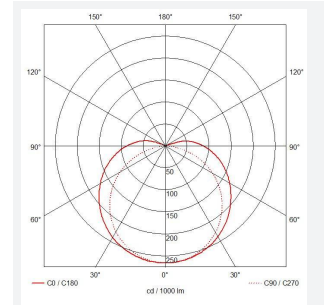

C-Cell COB LED Strip

C-Cell 24V 8W IP67 White 2700K 5m
Code: C/24/03/67/01/27/S01/01

Category	LED Strip
Application	Hospitality, Residential, Retail
Specification	Architectural

- C-CELL dot-free LED strip suitable for residential, hospitality and retail applications
- Single colour, RGB and tunable white flexible LED strip with self-adhesive back
- Large strip pack sizes and multiple connector packs offers great time saving and ease when working on a large scale project. Joint and connection accessories sold separately
- Continuous phosphor, uniform dot-free output provides seamless light output for enhanced aesthetic appearance and allows product to be showcased as main lighting source, offering great installation versatility
- Fast fit plug and play connections remove the need for time consuming soldering of joints
- High CRI 90 ensures the highest quality white light output
- 384

GENERAL INFORMATION	
Wattage	8W/m
Lumens Delivered	704lm/m
Lm/W	88lm/W
Beam Angle	140
CRI	90
CCT	2700K
Input	24V
Operating Temp	-20°C - 45°C
SDCM	3
Product Weight without Packaging	0.25 kg

TECHNICAL INFORMATION	
Light Source	LED
IP Rating	IP67
Class Protection	3
Internal / External	Internal / External
Surface / Recessed / Suspended	Ceiling, Recessed, Wall
Lumen Depreciation	L70 36,000h
Warranty (Years)	5
CE Mark	Yes
Height	4.5 mm
LED Strip LEDs Per Metre	384