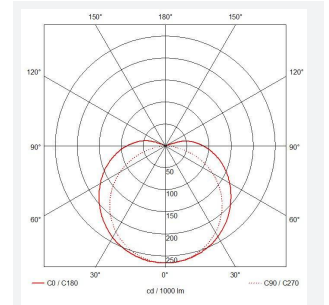

C-Cell COB LED Strip

C-Cell 24V 8W IP67 White 2700K 5m
Code: C/24/03/67/01/27/S01/01

Category	LED Strip
Application	Hospitality, Residential, Retail
Specification	Architectural

PRODUCT FEATURES

- C-CELL dot-free LED strip suitable for residential, hospitality and retail applications
- Single colour, RGB and tunable white flexible LED strip with self-adhesive back
- Large strip pack sizes and multiple connector packs offers great time saving and ease when working on a large scale project. Joint and connection accessories sold separately
- Continuous phosphor, uniform dot-free output provides seamless light output for enhanced aesthetic appearance and allows product to be showcased as main lighting source, offering great installation versatility
- Fast fit plug and play connections remove the need for time consuming soldering of joints
- High CRI 90 ensures the highest quality white light output
- 384

GENERAL INFORMATION	
Wattage	8W/m
Lumens Delivered	704lm/m
Lm/W	88lm/W
Beam Angle	140
CRI	90
CCT	2700K
Input	24V
Operating Temp	-20°C - 45°C
SDCM	3
Product Weight without Packaging	0.25 kg

TECHNICAL INFORMATION	
Light Source	LED
IP Rating	IP67
Class Protection	3
Internal / External	Internal / External
Surface / Recessed / Suspended	Ceiling, Recessed, Wall
Lumen Depreciation	L70 36,000h
Warranty (Years)	5
CE Mark	Yes
Height	4 mm
LED Strip LEDs Per Metre	384