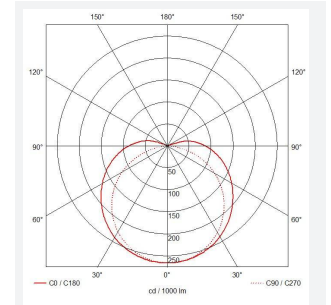

# C-Cell COB LED Strip

C-Cell 24V 8W IP67 White 2700K 5m  
**Code: C/24/03/67/01/27/S01/01**

Category	LED Strip
Application	Hospitality, Residential, Retail
Specification	Architectural

GENERAL INFORMATION	
Wattage	8W/m
Lumens Delivered	704lm/m
Lm/W	88lm/W
Beam Angle	140
CRI	90
CCT	2700K
Input	24V
Operating Temp	-20°C - 45°C
SDCM	3
Product Weight without Packaging	0.25 kg

TECHNICAL INFORMATION	
Light Source	LED
IP Rating	IP67
Class Protection	3
Internal / External	Internal / External
Surface / Recessed / Suspended	Ceiling, Recessed, Wall
Lumen Depreciation	L70 36,000h
Warranty (Years)	5
CE Mark	Yes
Height	4.5 mm
LED Strip LEDs Per Metre	384