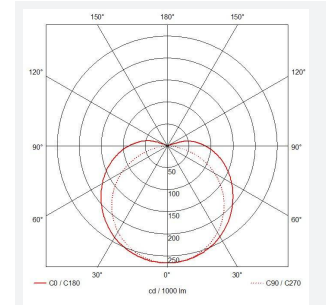

C-Cell COB LED Strip

C-Cell 24V 8W IP67 White 2200K 50m
Code: C/24/03/67/01/22/S05/01

Category	LED Strip
Application	Hospitality, Residential, Retail
Specification	Architectural

PRODUCT FEATURES

- C-CELL dot-free LED strip suitable for residential, hospitality and retail applications
- Single colour, RGB and tunable white flexible LED strip with self-adhesive back
- Large strip pack sizes and multiple connector packs offers great time saving and ease when working on a large scale project. Joint and connection accessories sold separately
- Continuous phosphor, uniform dot-free output provides seamless light output for enhanced aesthetic appearance and allows product to be showcased as main lighting source, offering great installation versatility
- Fast fit plug and play connections remove the need for time consuming soldering of joints
- High CRI 90 ensures the highest quality white light output
- 384

GENERAL INFORMATION

Wattage	8W/m
Lumens Delivered	560lm/m
Lm/W	70lm/W
Beam Angle	140
CRI	90
CCT	2200K
Input	24V
Operating Temp	-20°C - 45°C
SDCM	3
Product Weight without Packaging	2.5 kg

TECHNICAL INFORMATION

Light Source	LED
IP Rating	IP67
Class Protection	3
Internal / External	Internal / External
Surface / Recessed / Suspended	Ceiling, Recessed, Wall
Lumen Depreciation	L70 36,000h
Warranty (Years)	5
CE Mark	Yes
Height	4.5 mm
LED Strip LEDs Per Metre	384