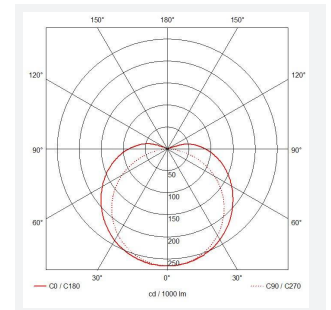

C-Cell COB LED Strip

C-Cell 24V 8W IP67 White 2200K 50m
Code: C/24/03/67/01/22/S05/01

Category	LED Strip
Application	Hospitality, Residential, Retail
Specification	Architectural

PRODUCT FEATURES

- C-CELL dot-free LED strip suitable for residential, hospitality and retail applications
- Single colour, RGB and tunable white flexible LED strip with self-adhesive back
- Large strip pack sizes and multiple connector packs offers great time saving and ease when working on a large scale project. Joint and connection accessories sold separately
- Continuous phosphor, uniform dot-free output provides seamless light output for enhanced aesthetic appearance and allows product to be showcased as main lighting source, offering great installation versatility
- Fast fit plug and play connections remove the need for time consuming soldering of joints
- High CRI 90 ensures the highest quality white light output
- 384

GENERAL INFORMATION	
Wattage	8W/m
Lumens Delivered	560lm/m
Lm/W	70lm/W
Beam Angle	140
CRI	90
CCT	2200K
Input	24V
Operating Temp	-20°C - 45°C
SDCM	3
Product Weight without Packaging	2.5 kg

TECHNICAL INFORMATION	
Light Source	LED
IP Rating	IP67
Class Protection	3
Internal / External	Internal / External
Surface / Recessed / Suspended	Ceiling, Recessed, Wall
Lumen Depreciation	L70 36,000h
Warranty (Years)	5
CE Mark	Yes
Height	4.5 mm
LED Strip LEDs Per Metre	384