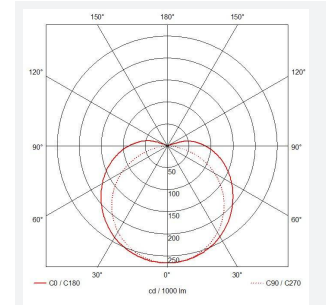

C-Cell COB LED Strip

C-Cell 24V 8W IP67 White 2200K 10m
Code: C/24/03/67/01/22/S02/01

Category	LED Strip
Application	Hospitality, Residential, Retail
Specification	Architectural

PRODUCT FEATURES

- C-CELL dot-free LED strip suitable for residential, hospitality and retail applications
- Single colour, RGB and tunable white flexible LED strip with self-adhesive back
- Large strip pack sizes and multiple connector packs offers great time saving and ease when working on a large scale project. Joint and connection accessories sold separately
- Continuous phosphor, uniform dot-free output provides seamless light output for enhanced aesthetic appearance and allows product to be showcased as main lighting source, offering great installation versatility
- Fast fit plug and play connections remove the need for time consuming soldering of joints
- High CRI 90 ensures the highest quality white light output
- 384

GENERAL INFORMATION

Wattage	8W/m
Lumens Delivered	560lm/m
Lm/W	70lm/W
Beam Angle	140
CRI	90
CCT	2200K
Input	24V
Operating Temp	-20°C - 45°C
SDCM	3
Product Weight without Packaging	0.5 kg

TECHNICAL INFORMATION

Light Source	LED
IP Rating	IP67
Class Protection	3
Internal / External	Internal / External
Surface / Recessed / Suspended	Ceiling, Recessed, Wall
Lumen Depreciation	L70 36,000h
Warranty (Years)	5
CE Mark	Yes
Height	4 mm
LED Strip LEDs Per Metre	384