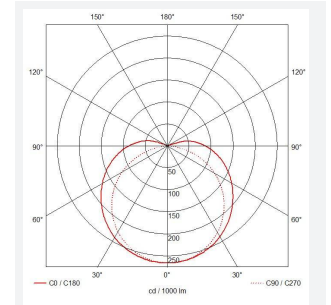

C-Cell COB LED Strip

C-Cell 24V 8W IP67 White 2200K 10m
Code: C/24/03/67/01/22/S02/01

Category	LED Strip
Application	Hospitality, Residential, Retail
Specification	Architectural

PRODUCT FEATURES

- C-CELL dot-free LED strip suitable for residential, hospitality and retail applications
- Single colour, RGB and tunable white flexible LED strip with self-adhesive back
- Large strip pack sizes and multiple connector packs offers great time saving and ease when working on a large scale project. Joint and connection accessories sold separately
- Continuous phosphor, uniform dot-free output provides seamless light output for enhanced aesthetic appearance and allows product to be showcased as main lighting source, offering great installation versatility
- Fast fit plug and play connections remove the need for time consuming soldering of joints
- High CRI 90 ensures the highest quality white light output
- 384

GENERAL INFORMATION

Wattage	8W/m
Lumens Delivered	560lm/m
Lm/W	70lm/W
Beam Angle	140
CRI	90
CCT	2200K
Input	24V
Operating Temp	-20°C - 45°C
SDCM	3
Product Weight without Packaging	0.5 kg

TECHNICAL INFORMATION

Light Source	LED
IP Rating	IP67
Class Protection	3
Internal / External	Internal / External
Surface / Recessed / Suspended	Ceiling, Recessed, Wall
Lumen Depreciation	L70 36,000h
Warranty (Years)	5
CE Mark	Yes
Height	4.5 mm
LED Strip LEDs Per Metre	384