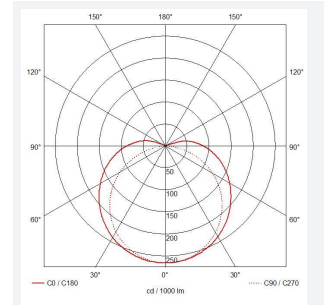

C-Cell COB LED Strip

C-Cell 24V 8W IP67 White 2200K 10m
Code: C/24/03/67/01/22/S02/01

Category	LED Strip
Application	Hospitality, Residential, Retail
Specification	Architectural

- C-CELL dot-free LED strip suitable for residential, hospitality and retail applications
- Single colour, RGB and tunable white flexible LED strip with self-adhesive back
- Large strip pack sizes and multiple connector packs offers great time saving and ease when working on a large scale project. Joint and connection accessories sold separately
- Continuous phosphor, uniform dot-free output provides seamless light output for enhanced aesthetic appearance and allows product to be showcased as main lighting source, offering great installation versatility
- Fast fit plug and play connections remove the need for time consuming soldering of joints
- High CRI 90 ensures the highest quality white light output
- 384

GENERAL INFORMATION	
Wattage	8W/m
Lumens Delivered	560lm/m
Lm/W	70lm/W
Beam Angle	140
CRI	90
CCT	2200K
Input	24V
Operating Temp	-20°C - 45°C
SDCM	3
Product Weight without Packaging	0.5 kg

TECHNICAL INFORMATION	
Light Source	LED
IP Rating	IP67
Class Protection	3
Internal / External	Internal / External
Surface / Recessed / Suspended	Ceiling, Recessed, Wall
Lumen Depreciation	L70 36,000h
Warranty (Years)	5
CE Mark	Yes
Height	4.5 mm
LED Strip LEDs Per Metre	384