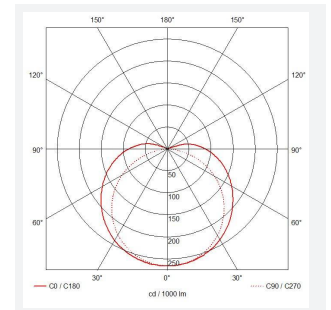

C-Cell COB LED Strip

C-Cell 24V 8W IP67 White 2200K 5m
Code: C/24/03/67/01/22/S01/01

Category	LED Strip
Application	Hospitality, Residential, Retail
Specification	Architectural

PRODUCT FEATURES

- C-CELL dot-free LED strip suitable for residential, hospitality and retail applications
- Single colour, RGB and tunable white flexible LED strip with self-adhesive back
- Large strip pack sizes and multiple connector packs offers great time saving and ease when working on a large scale project. Joint and connection accessories sold separately
- Continuous phosphor, uniform dot-free output provides seamless light output for enhanced aesthetic appearance and allows product to be showcased as main lighting source, offering great installation versatility
- Fast fit plug and play connections remove the need for time consuming soldering of joints
- High CRI 90 ensures the highest quality white light output
- 384

GENERAL INFORMATION	
Wattage	8W/m
Lumens Delivered	560lm/m
Lm/W	70lm/W
Beam Angle	140
CRI	90
CCT	2200K
Input	24V
Operating Temp	-20°C - 45°C
SDCM	3
Product Weight without Packaging	0.25 kg

TECHNICAL INFORMATION	
Light Source	LED
IP Rating	IP67
Class Protection	3
Internal / External	Internal / External
Surface / Recessed / Suspended	Ceiling, Recessed, Wall
Lumen Depreciation	L70 36,000h
Warranty (Years)	5
CE Mark	Yes
Height	4.5 mm
LED Strip LEDs Per Metre	384