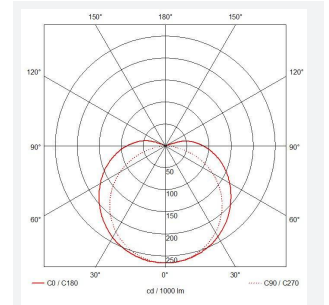

C-Cell COB LED Strip

C-Cell 24V 8W IP67 White 2200K 5m
Code: C/24/03/67/01/22/S01/01

Category	LED Strip
Application	Hospitality, Residential, Retail
Specification	Architectural

PRODUCT FEATURES

- C-CELL dot-free LED strip suitable for residential, hospitality and retail applications
- Single colour, RGB and tunable white flexible LED strip with self-adhesive back
- Large strip pack sizes and multiple connector packs offers great time saving and ease when working on a large scale project. Joint and connection accessories sold separately
- Continuous phosphor, uniform dot-free output provides seamless light output for enhanced aesthetic appearance and allows product to be showcased as main lighting source, offering great installation versatility
- Fast fit plug and play connections remove the need for time consuming soldering of joints
- High CRI 90 ensures the highest quality white light output
- 384

GENERAL INFORMATION	
Wattage	8W/m
Lumens Delivered	560lm/m
Lm/W	70lm/W
Beam Angle	140
CRI	90
CCT	2200K
Input	24V
Operating Temp	-20°C - 45°C
SDCM	3
Product Weight without Packaging	0.25 kg

TECHNICAL INFORMATION	
Light Source	LED
IP Rating	IP67
Class Protection	3
Internal / External	Internal / External
Surface / Recessed / Suspended	Ceiling, Recessed, Wall
Lumen Depreciation	L70 36,000h
Warranty (Years)	5
CE Mark	Yes
Height	4 mm
LED Strip LEDs Per Metre	384